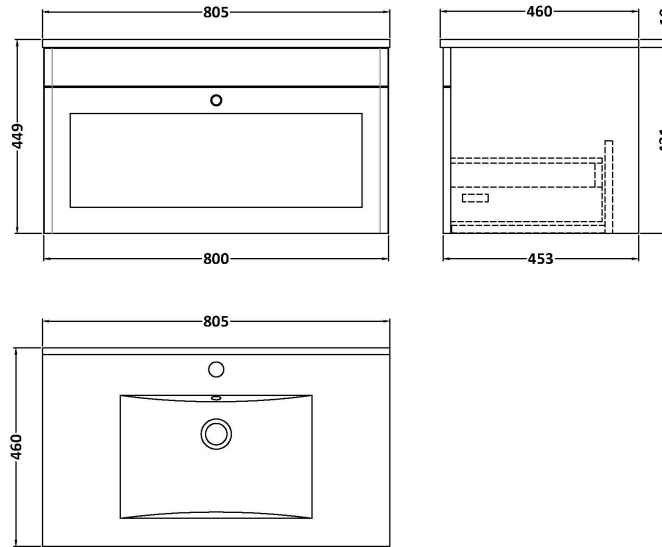

Sales Code: CLC896C

Description: 800 Wh 1-Drawer Unit With Basin 1 Th

Packaging Details

Barcode: 5056678489734

Sales Code: CLA896

Description: 800 W/H 1-Drawer Unit (431X800x453)

Product Dimensions

Height (mm):	431
Width (mm):	800
Depth (mm):	453
Nett Weight (kg):	23

Packaging Dimensions

Height (mm):	465
Width (mm):	825
Depth (mm):	480
Gross Weight (kg):	23.5

Packaging Data

Box Colour:	Brown Cardboard Box
Box Qty:	1
Label Size:	100 x 50
Label Colour:	White Label
Label Qty:	2

Outer Box Dimensions (If Applicable)

Height (mm):	
Width (mm):	
Depth (mm):	
Gross Weight (kg):	
Barcode:	5056462643328

Product Details

Country of Origin:	China
Fitting Instruction:	No
CE & UKCA:	N/A
FSC Certified Materials:	Yes
Colour:	Satin Green
Construction Method:	Cam & Wood Dowel
Construction Type:	Rigid
Cabinet Finish:	MFC Painted Matt
Fascia Finish:	Mdf Painted Matt
Cabinet Thickness (mm):	18
Fascia Thickness (mm):	18
Drawer Included:	Yes
Drawer Type:	80mm High Metal S/C Inc Galler
No of Shelves:	Not Applicable
Hinge Type:	Not Applicable
Hinge Included:	Not Applicable
Adjustable Legs:	No, Not Required
Fixings Included:	Yes
Handle Style:	Traditional
Waste Shroud:	Yes
Handle Included:	Yes, Supplied
Handle Type:	Knob

Sales Code: BAST9080E

Description: 800X460mm 1T/H Minimalist Basin Top

Product Dimensions

Height (mm):	18
Width (mm):	812
Depth (mm):	465
Nett Weight (kg):	17

Packaging Dimensions

Height (mm):	195
Width (mm):	825
Depth (mm):	480
Gross Weight (kg):	17.5