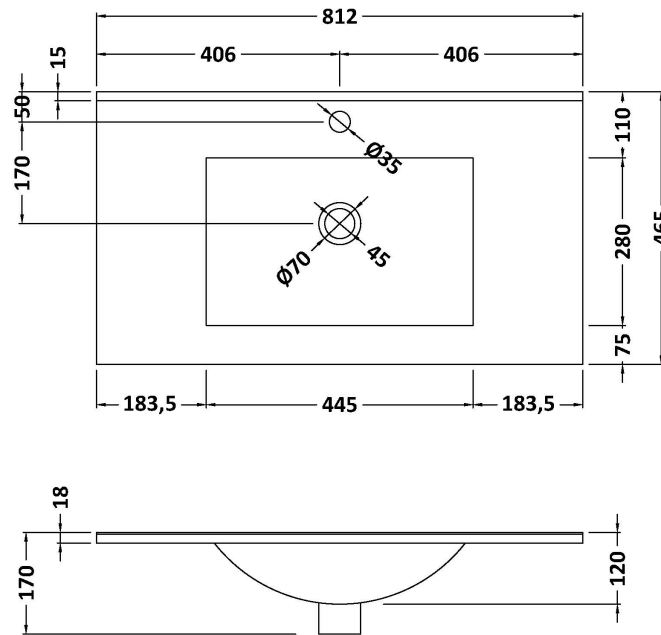

Packaging Dimensions

Height (mm):	465
Width (mm):	825
Depth (mm):	480
Gross Weight (kg):	23.5

Packaging Data

Box Colour:	Brown Cardboard Box
Box Qty:	1
Label Size:	100 x 50
Label Colour:	White Label
Label Qty:	2

Outer Box Dimensions (If Applicable)

Height (mm):	
Width (mm):	
Depth (mm):	
Gross Weight (kg):	
Barcode:	5056462643328

Product Details

Country of Origin:	China
Fitting Instruction:	No
CE & UKCA:	N/A
FSC Certified Materials:	Yes
Colour:	Satin Green
Construction Method:	Cam & Wood Dowel
Construction Type:	Rigid
Cabinet Finish:	MFC Painted Matt
Fascia Finish:	Mdf Painted Matt
Cabinet Thickness (mm):	18
Fascia Thickness (mm):	18
Drawer Included:	Yes
Drawer Type:	80mm High Metal S/C Inc Galler
No of Shelves:	Not Applicable
Hinge Type:	Not Applicable
Hinge Included:	Not Applicable
Adjustable Legs:	No, Not Required
Fixings Included:	Yes
Handle Style:	Traditional
Waste Shroud:	Yes
Handle Included:	Yes, Supplied
Handle Type:	Knob

Sales Code: BAST9080E

Description: 800X460mm 1T/H Minimalist Basin Top

Product Dimensions

Height (mm):	18
Width (mm):	812
Depth (mm):	465
Nett Weight (kg):	17

Packaging Dimensions

Height (mm):	195
Width (mm):	825
Depth (mm):	480
Gross Weight (kg):	17.5

Packaging Data

Box Colour:	Brown Cardboard Box - Printed
Box Qty:	1
Label Size:	100 x 50
Label Colour:	White Label
Label Qty:	2

Outer Box Dimensions (If Applicable)

Height (mm):	
Width (mm):	
Depth (mm):	
Gross Weight (kg):	
Barcode:	5056678482742