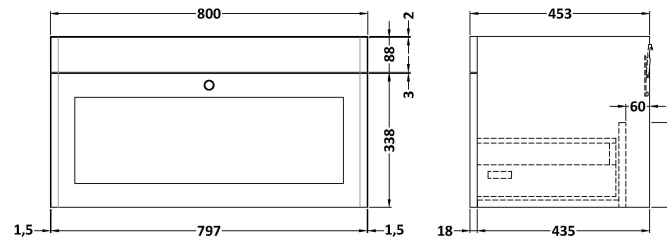

Sales Code: CLC896C

Description: 800 Wh 1-Drawer Unit With Basin 1 Th

Packaging Details

Barcode: 5056678489734

Sales Code: CLA896

Description: 800 W/H 1-Drawer Unit (431X800x453)

Product Dimensions

Height (mm):	431
Width (mm):	800
Depth (mm):	453
Nett Weight (kg):	23

Packaging Dimensions

Height (mm):	465
Width (mm):	825
Depth (mm):	480
Gross Weight (kg):	23.5

Packaging Data

Box Colour:	Brown Cardboard Box
Box Qty:	1
Label Size:	100 x 50
Label Colour:	White Label
Label Qty:	2

Sales Code: BAST9080E

Description: 800X460mm 1T/H Minimalist Basin Top

Product Dimensions

Height (mm):	18
Width (mm):	812
Depth (mm):	465
Nett Weight (kg):	17

Packaging Dimensions

Height (mm):	195
Width (mm):	825
Depth (mm):	480
Gross Weight (kg):	17.5

Packaging Data

Box Colour:	Brown Cardboard Box - Printed
Box Qty:	1
Label Size:	100 x 50
Label Colour:	White Label
Label Qty:	2

Outer Box Dimensions (If Applicable)

Height (mm):	
Width (mm):	
Depth (mm):	
Gross Weight (kg):	
Barcode:	5056678482742