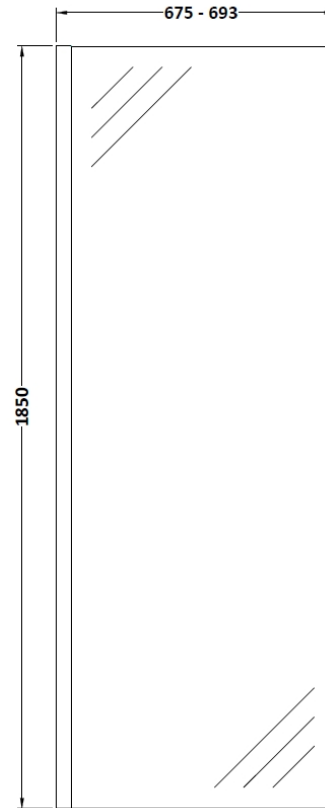

**Sales Code:** WRFBB1870

**Description:** Full Frame Wetroom Screen 1850X700x8mm

**Packaging Details**

Barcode: 5056462688602

Sales Code: WRSC070

Description: Wetroom Screen 700 X 1850 X 8mm

### Product Dimensions

Height (mm):	1850
Width (mm):	700
Depth (mm):	14
Nett Weight (kg):	29.5

### Packaging Dimensions

Height (mm):	65
Width (mm):	750
Length (mm):	1920
Gross Weight (kg):	29.5

### Outer Box Dimensions (If Applicable)

Height (mm):	
Width (mm):	
Depth (mm):	
Length (mm):	
Gross Weight (kg):	
Barcode:	5055275819005