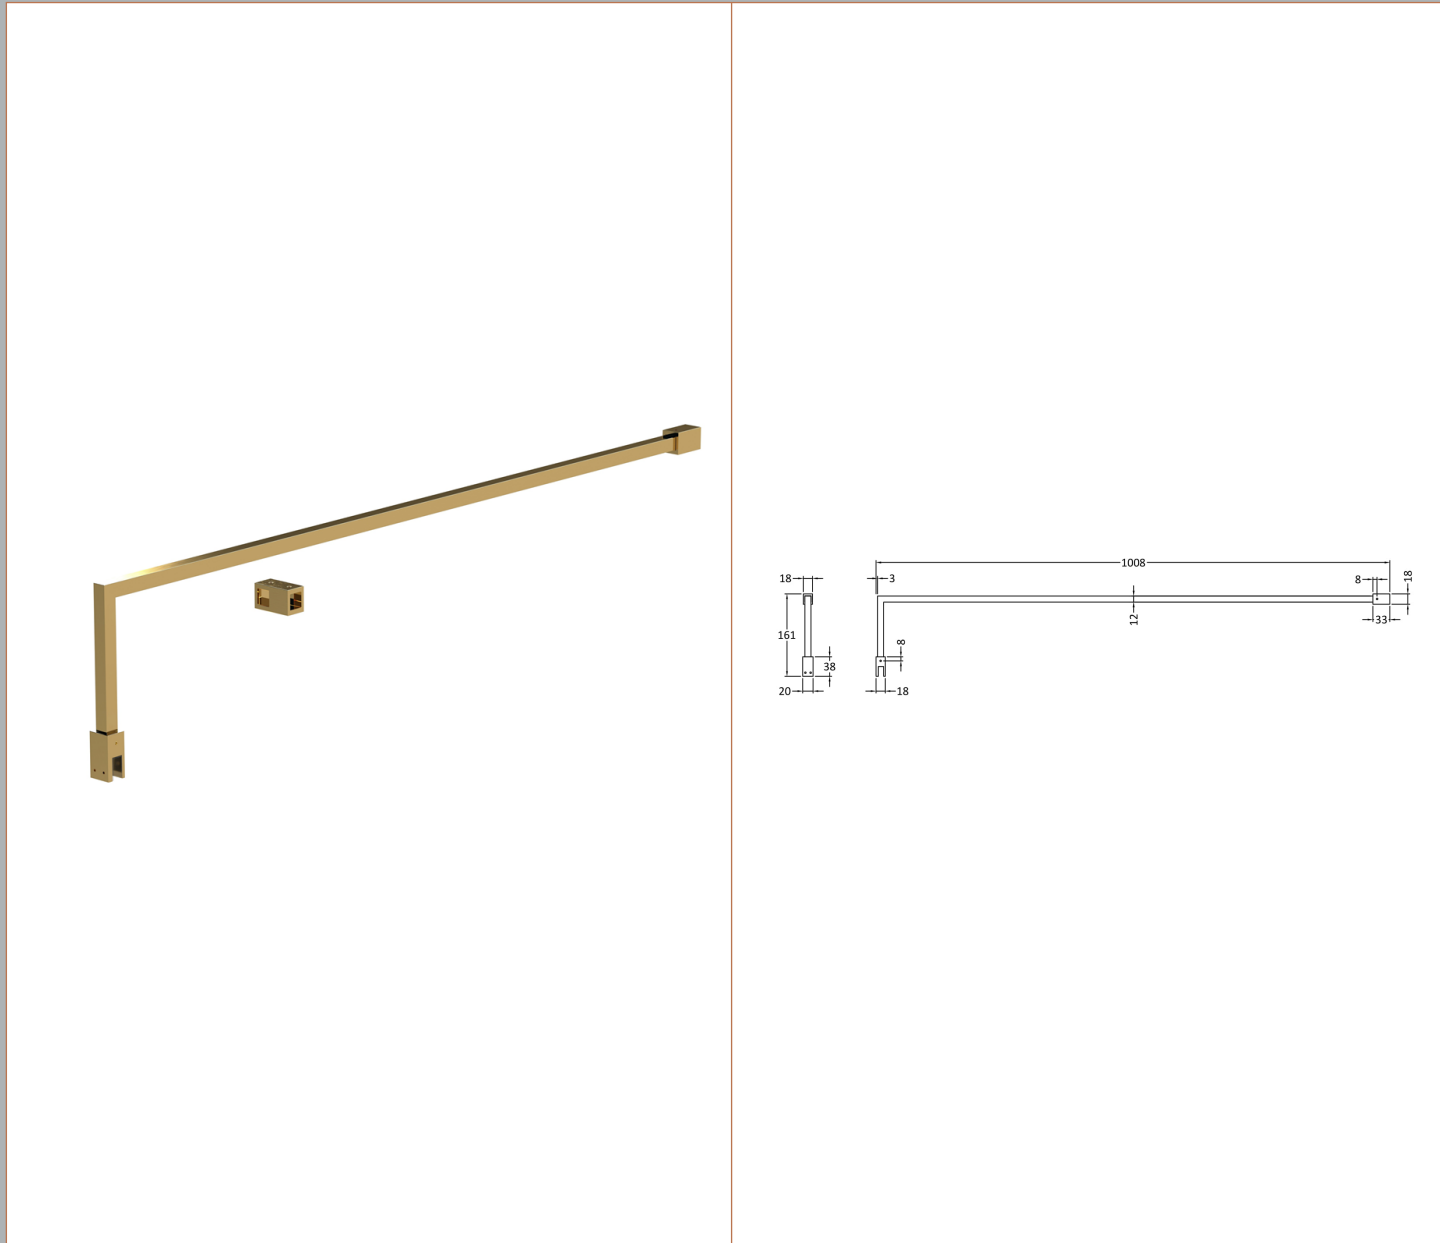

### Product Dimensions

Height (mm):	1850
Width (mm):	700
Depth (mm):	14
Nett Weight (kg):	29.5

### Outer Box Dimensions (If Applicable)

Height (mm):	
Width (mm):	
Depth (mm):	
Length (mm):	
Gross Weight (kg):	
Barcode:	5055275819005

### Product Details

Country of Origin:	China
Fitting Instruction:	No
CE & UKCA:	Yes
Profile Material:	Aluminium
Profile Finish:	Chrome
Adjustments (mm):	675mm - 693mm
Entry Width (mm):	N/A
Swing In Dim (mm):	N/A
Swing Out Dim (mm):	N/A
Radius (mm):	Not Applicable
Glass Thickness (mm):	8
Easy Fit:	No
Easy Clean:	No
Handle Style:	Not Applicable
Handle Material:	Not Applicable
Enclosure Design:	Frameless
Wheel Type:	Not Applicable
Support Bar Included:	Support Bar Included
Extras:	None

Sales Code: FIX025

Description: Wetroom Screen Support Arm Brass

**Product Dimensions**

Height (mm):	15
Width (mm):	150
Depth (mm):	1000
Nett Weight (kg):	0.67

**Packaging Dimensions**

Height (mm):	35
Width (mm):	160
Length (mm):	1020
Gross Weight (kg):	0.7