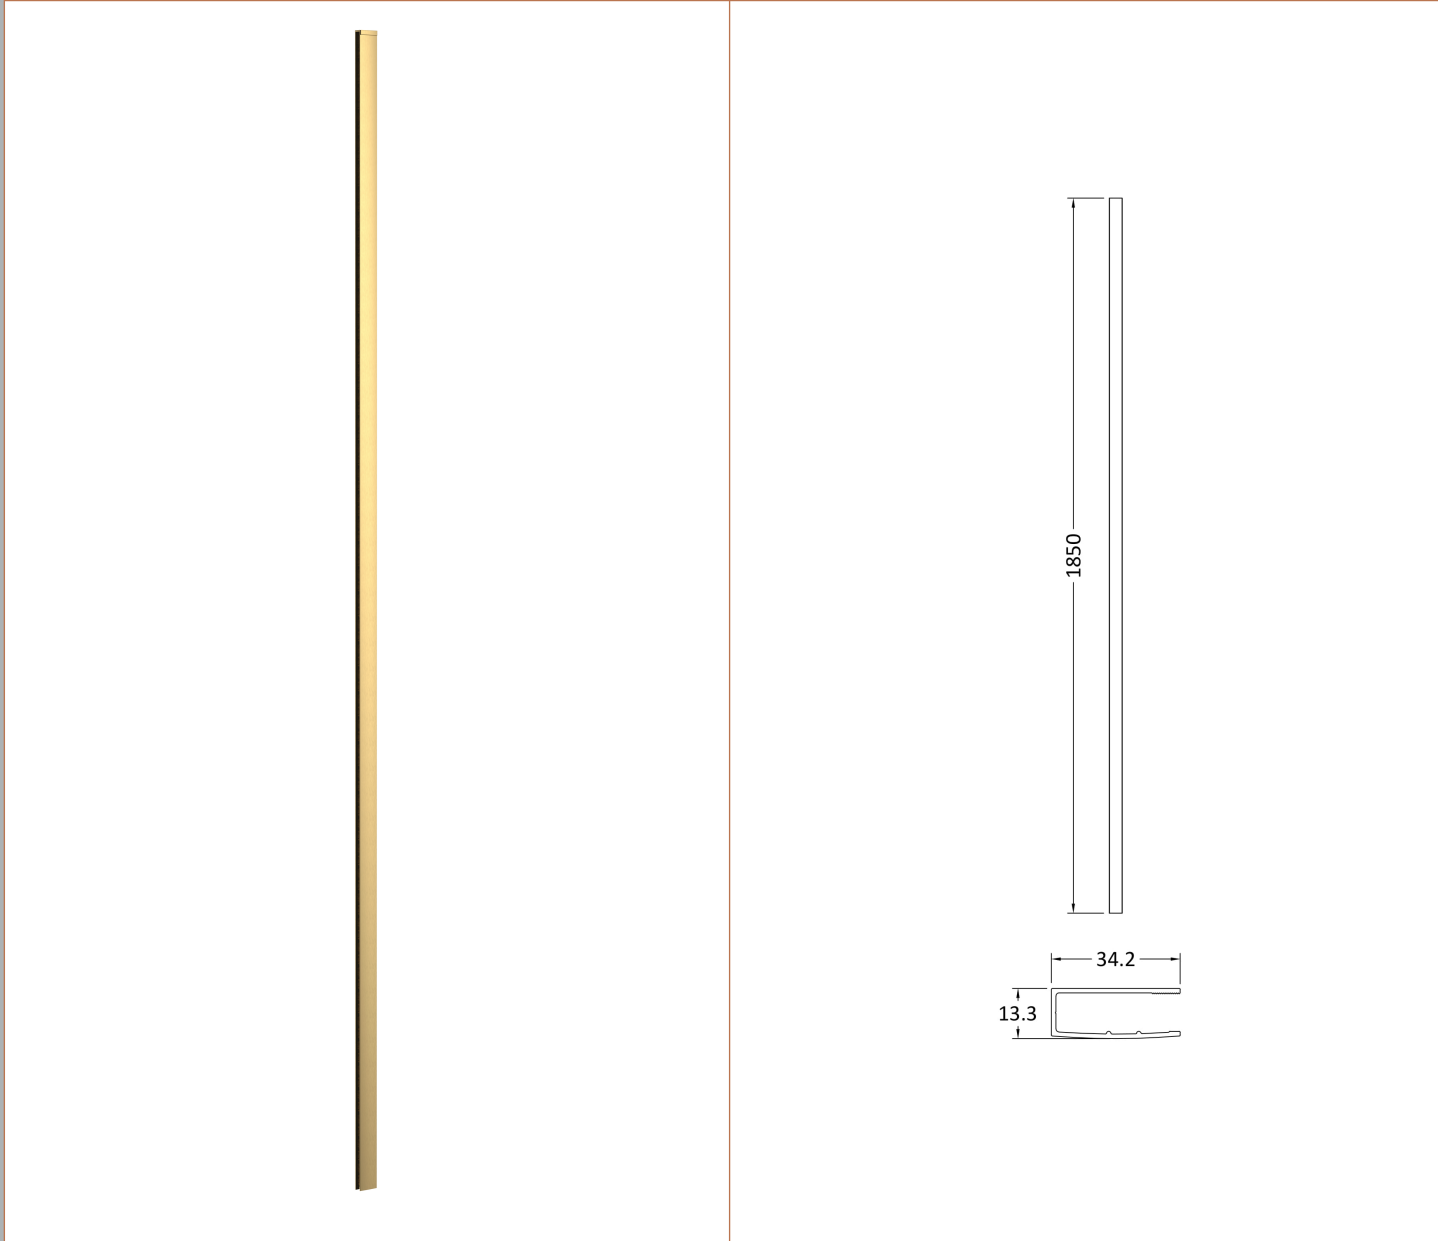

### Product Dimensions

Height (mm):	1850
Width (mm):	700
Depth (mm):	14
Nett Weight (kg):	29.5

### Product Details

Country of Origin:	China
Fitting Instruction:	No
CE & UKCA:	Yes
Profile Material:	Aluminium
Profile Finish:	Chrome
Adjustments (mm):	675mm - 693mm
Entry Width (mm):	N/A
Swing In Dim (mm):	N/A
Swing Out Dim (mm):	N/A
Radius (mm):	Not Applicable
Glass Thickness (mm):	8
Easy Fit:	No
Easy Clean:	No
Handle Style:	Not Applicable
Handle Material:	Not Applicable
Enclosure Design:	Frameless
Wheel Type:	Not Applicable
Support Bar Included:	Support Bar Included
Extras:	None

**Product Details**

Country of Origin:	China
Fitting Instruction:	No
CE & UKCA:	N/A
Profile Material:	Stainless Steel
Profile Finish:	Brushed Brass
Adjustments (mm):	N/A
Entry Width (mm):	N/A
Swing In Dim (mm):	N/A
Swing Out Dim (mm):	N/A
Radius (mm):	Not Applicable
Glass Thickness (mm):	
Easy Fit:	Not Applicable
Easy Clean:	Not Applicable
Handle Style:	Not Applicable
Handle Material:	Not Applicable
Enclosure Design:	Not Applicable
Wheel Type:	Not Applicable
Support Bar Included:	
Extras:	None

Sales Code: WRSF013

Description: 1850 Wetroom Wall Channel Brass

**Product Dimensions**

Height (mm):	1850
Width (mm):	
Depth (mm):	
Nett Weight (kg):	0.6

**Packaging Dimensions**

Height (mm):	60
Width (mm):	185
Length (mm):	1860
Gross Weight (kg):	0.6