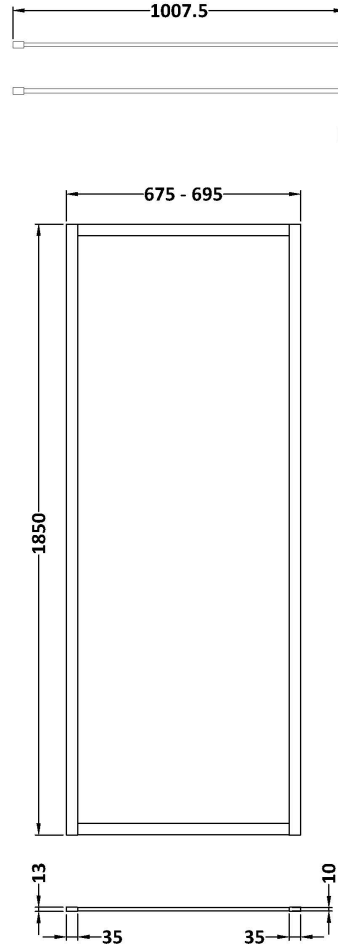

**Sales Code:** WRFBB1870

**Description:** Full Frame Wetroom Screen 1850X700x8mm

**Packaging Details**

Barcode: 5056462688602

Sales Code: WRSC070

Description: Wetroom Screen 700 X 1850 X 8mm

### Product Dimensions

Height (mm):	1850
Width (mm):	700
Depth (mm):	14
Nett Weight (kg):	29.5

### Packaging Dimensions

Height (mm):	65
Width (mm):	750
Length (mm):	1920
Gross Weight (kg):	29.5

### Outer Box Dimensions (If Applicable)

Height (mm):	
Width (mm):	
Depth (mm):	
Length (mm):	
Gross Weight (kg):	
Barcode:	5055275819005