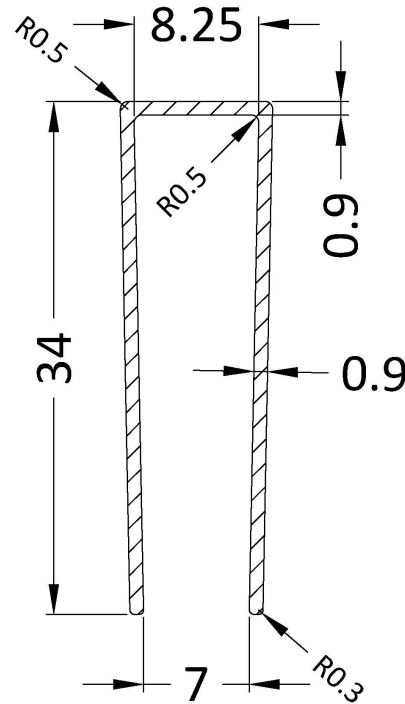

Sales Code: WRSF013

Description: 1850 Wetroom Wall Channel Brass

**Product Dimensions**

Height (mm):	1850
Width (mm):	
Depth (mm):	
Nett Weight (kg):	0.6

**Packaging Dimensions**

Height (mm):	60
Width (mm):	185
Length (mm):	1860
Gross Weight (kg):	0.6

**Product Details**

Country of Origin:	China
Fitting Instruction:	No
CE & UKCA:	N/A
Profile Material:	Aluminium
Profile Finish:	Brushed Brass
Adjustments (mm):	18mm
Entry Width (mm):	N/A
Swing In Dim (mm):	N/A
Swing Out Dim (mm):	N/A
Radius (mm):	Not Applicable
Glass Thickness (mm):	
Easy Fit:	Not Applicable
Easy Clean:	Not Applicable
Handle Style:	Not Applicable
Handle Material:	Not Applicable
Enclosure Design:	Not Applicable
Wheel Type:	Not Applicable
Support Bar Included:	Support Bar Not Included
Extras:	None

Sales Code: WRSF015UF

Description: 1950mm Undrilled Flat Profile Brass

OVERALL LENGTH 1950mm

**Product Dimensions**

Height (mm):	1950
Width (mm):	34
Depth (mm):	13
Nett Weight (kg):	1.01

**Packaging Dimensions**

Height (mm):	
Width (mm):	
Depth (mm):	
Length (mm):	
Gross Weight (kg):	
Barcode:	5056462618975

**Product Details**

Country of Origin:	China
Fitting Instruction:	No
CE & UKCA:	N/A
Profile Material:	Aluminium
Profile Finish:	Brushed Brass
Adjustments (mm):	18 mm
Entry Width (mm):	N/A
Swing In Dim (mm):	N/A
Swing Out Dim (mm):	N/A
Radius (mm):	
Glass Thickness (mm):	
Easy Fit:	Not Applicable
Easy Clean:	Not Applicable
Handle Style:	Not Applicable
Handle Material:	Not Applicable
Enclosure Design:	Not Applicable
Wheel Type:	Not Applicable
Support Bar Included:	Support Bar Not Included
Extras:	None