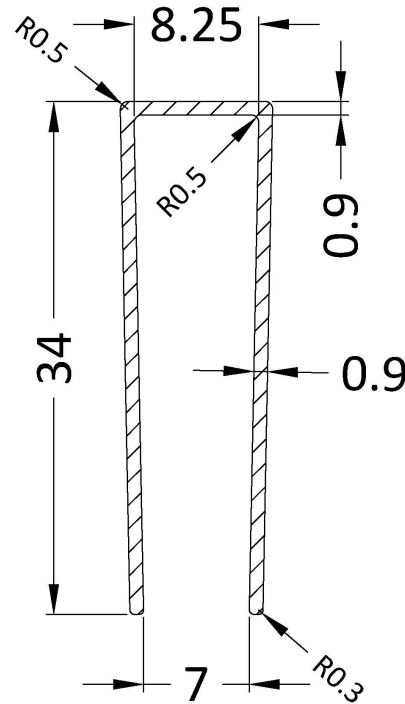

### Outer Box Dimensions (If Applicable)

Height (mm):	
Width (mm):	
Depth (mm):	
Length (mm):	
Gross Weight (kg):	
Barcode:	5056462611884

Sales Code: WRSF013

Description: 1850 Wetroom Wall Channel Brass

**Product Dimensions**

Height (mm):	1850
Width (mm):	
Depth (mm):	
Nett Weight (kg):	0.6

**Packaging Dimensions**

Height (mm):	60
Width (mm):	185
Length (mm):	1860
Gross Weight (kg):	0.6

**Product Details**

Country of Origin:	China
Fitting Instruction:	No
CE & UKCA:	N/A
Profile Material:	Aluminium
Profile Finish:	Brushed Brass
Adjustments (mm):	18mm
Entry Width (mm):	N/A
Swing In Dim (mm):	N/A
Swing Out Dim (mm):	N/A
Radius (mm):	Not Applicable
Glass Thickness (mm):	
Easy Fit:	Not Applicable
Easy Clean:	Not Applicable
Handle Style:	Not Applicable
Handle Material:	Not Applicable
Enclosure Design:	Not Applicable
Wheel Type:	Not Applicable
Support Bar Included:	Support Bar Not Included
Extras:	None

Sales Code: WRSF015UF

Description: 1950mm Undrilled Flat Profile Brass

OVERALL LENGTH 1950mm

**Product Dimensions**

Height (mm):	1950
Width (mm):	34
Depth (mm):	13
Nett Weight (kg):	1.01

**Packaging Dimensions**