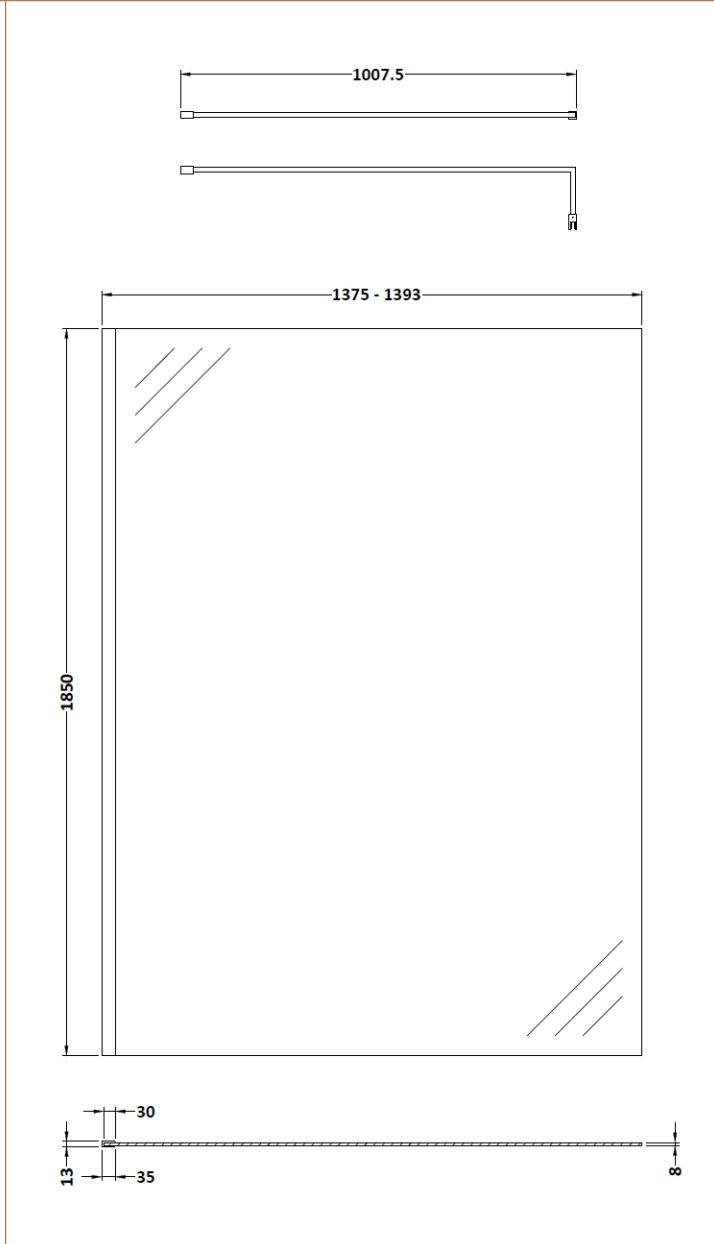

### Product Dimensions

Height (mm):	1850
Width (mm):	1400
Depth (mm):	14
Nett Weight (kg):	59.5

### Packaging Dimensions

Height (mm):	65
Width (mm):	1450
Length (mm):	1920
Gross Weight (kg):	59.5

### Product Dimensions

Height (mm):	15
Width (mm):	150
Depth (mm):	1000
Nett Weight (kg):	0.67

### Packaging Dimensions

Height (mm):	35
Width (mm):	160
Length (mm):	1020
Gross Weight (kg):	0.7