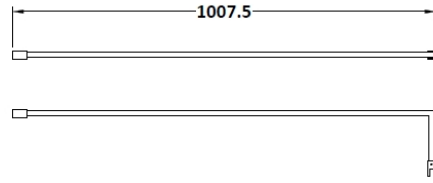

Sales Code: WRFBP1876

Description: Full Frame Wetroom Screen 1850X760x8mm

Packaging Details

Barcode: 5056462688466

Sales Code: WRSC076

Description: Wetroom Screen 760 X 1850 X 8mm

Product Dimensions

Height (mm):	1850
Width (mm):	760
Depth (mm):	14
Nett Weight (kg):	32.5

Packaging Dimensions

Height (mm):	65
Width (mm):	810
Length (mm):	1920
Gross Weight (kg):	32.5

Packaging Data

Box Colour:	Brown Cardboard Box - Printed
Box Qty:	1
Label Size:	100 x 50
Label Colour:	Not Applicable
Label Qty:	0

Outer Box Dimensions (If Applicable)

Height (mm):	
Width (mm):	
Depth (mm):	
Length (mm):	
Gross Weight (kg):	
Barcode:	5055275819012

Product Details

Country of Origin:	China
Fitting Instruction:	No
CE & UKCA:	Yes
Profile Material:	Aluminium
Profile Finish:	Chrome
Adjustments (mm):	735mm - 753mm
Entry Width (mm):	N/A
Swing In Dim (mm):	N/A
Swing Out Dim (mm):	N/A
Radius (mm):	Not Applicable
Glass Thickness (mm):	8
Easy Fit:	No
Easy Clean:	No
Handle Style:	Not Applicable
Handle Material:	Not Applicable
Enclosure Design:	Frameless
Wheel Type:	Not Applicable
Support Bar Included:	Support Bar Included
Extras:	None

Sales Code: WRSF004UF

Description: 1950mm Undrilled Flat Profile Black

OVERALL LENGTH 1950mm

Product Dimensions

Height (mm):	1950
Width (mm):	34
Depth (mm):	13
Nett Weight (kg):	1.01

Packaging Dimensions

Height (mm):	45
Width (mm):	185
Length (mm):	1970
Gross Weight (kg):	1.42