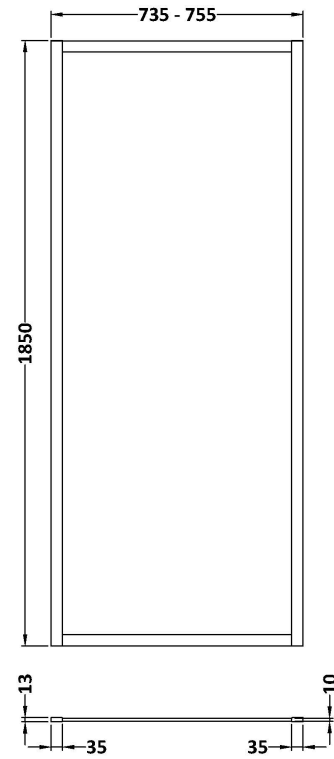

Sales Code: WRFBP1876

Description: Full Frame Wetroom Screen 1850X760x8mm

Packaging Details

Barcode: 5056462688466

Sales Code: WRSC076

Description: Wetroom Screen 760 X 1850 X 8mm

Product Dimensions

Height (mm):	1850
Width (mm):	760
Depth (mm):	14
Nett Weight (kg):	32.5

Packaging Dimensions

Height (mm):	65
Width (mm):	810
Length (mm):	1920
Gross Weight (kg):	32.5

Packaging Data

Box Colour:	Brown Cardboard Box - Printed
Box Qty:	1
Label Size:	100 x 50
Label Colour:	Not Applicable
Label Qty:	0

Outer Box Dimensions (If Applicable)

Height (mm):	
Width (mm):	
Depth (mm):	
Length (mm):	
Gross Weight (kg):	
Barcode:	5055275819012

Product Details

Country of Origin:	China
Fitting Instruction:	No
CE & UKCA:	Yes
Profile Material:	Aluminium
Profile Finish:	Chrome
Adjustments (mm):	735mm - 753mm
Entry Width (mm):	N/A
Swing In Dim (mm):	N/A
Swing Out Dim (mm):	N/A
Radius (mm):	Not Applicable
Glass Thickness (mm):	8
Easy Fit:	No
Easy Clean:	No
Handle Style:	Not Applicable
Handle Material:	Not Applicable
Enclosure Design:	Frameless
Wheel Type:	Not Applicable
Support Bar Included:	Support Bar Included
Extras:	None

Sales Code: FIX024

Description: Wetroom Screen Support Arm Black

Product Dimensions

Height (mm):	15
Width (mm):	150
Depth (mm):	1000
Nett Weight (kg):	0.67

Packaging Dimensions

Height (mm):	35
Width (mm):	160
Length (mm):	1020
Gross Weight (kg):	0.7