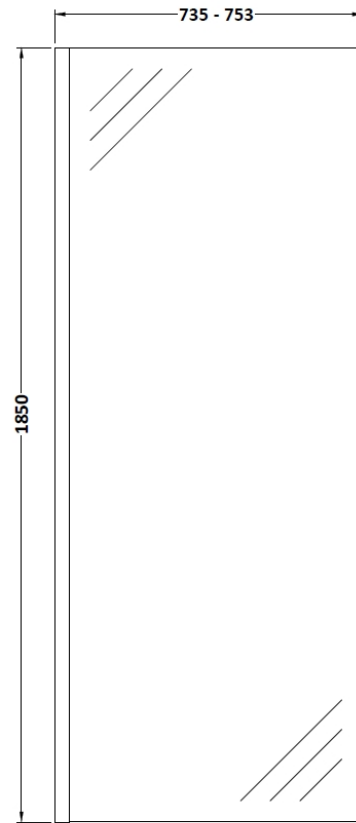

Sales Code: WRFBP1876

Description: Full Frame Wetroom Screen 1850X760x8mm

Packaging Details

Barcode: 5056462688466

Sales Code: WRSC076

Description: Wetroom Screen 760 X 1850 X 8mm

Product Dimensions

Height (mm):	1850
Width (mm):	760
Depth (mm):	14
Nett Weight (kg):	32.5

Packaging Dimensions

Height (mm):	65
Width (mm):	810
Length (mm):	1920
Gross Weight (kg):	32.5

Packaging Data

Box Colour:	Brown Cardboard Box - Printed
Box Qty:	1
Label Size:	100 x 50
Label Colour:	Not Applicable
Label Qty:	0

Outer Box Dimensions (If Applicable)

Height (mm):	
Width (mm):	
Depth (mm):	
Length (mm):	
Gross Weight (kg):	
Barcode:	5055275819012

Product Details

Country of Origin:	China
Fitting Instruction:	No
CE & UKCA:	Yes
Profile Material:	Aluminium
Profile Finish:	Chrome
Adjustments (mm):	735mm - 753mm
Entry Width (mm):	N/A
Swing In Dim (mm):	N/A
Swing Out Dim (mm):	N/A
Radius (mm):	Not Applicable
Glass Thickness (mm):	8
Easy Fit:	No
Easy Clean:	No
Handle Style:	Not Applicable
Handle Material:	Not Applicable
Enclosure Design:	Frameless
Wheel Type:	Not Applicable
Support Bar Included:	Support Bar Included
Extras:	None

Sales Code: FIX024

Description: Wetroom Screen Support Arm Black

Product Dimensions

Height (mm):	15
Width (mm):	150
Depth (mm):	1000
Nett Weight (kg):	0.67

Packaging Dimensions

Height (mm):	35
Width (mm):	160
Length (mm):	1020
Gross Weight (kg):	0.7