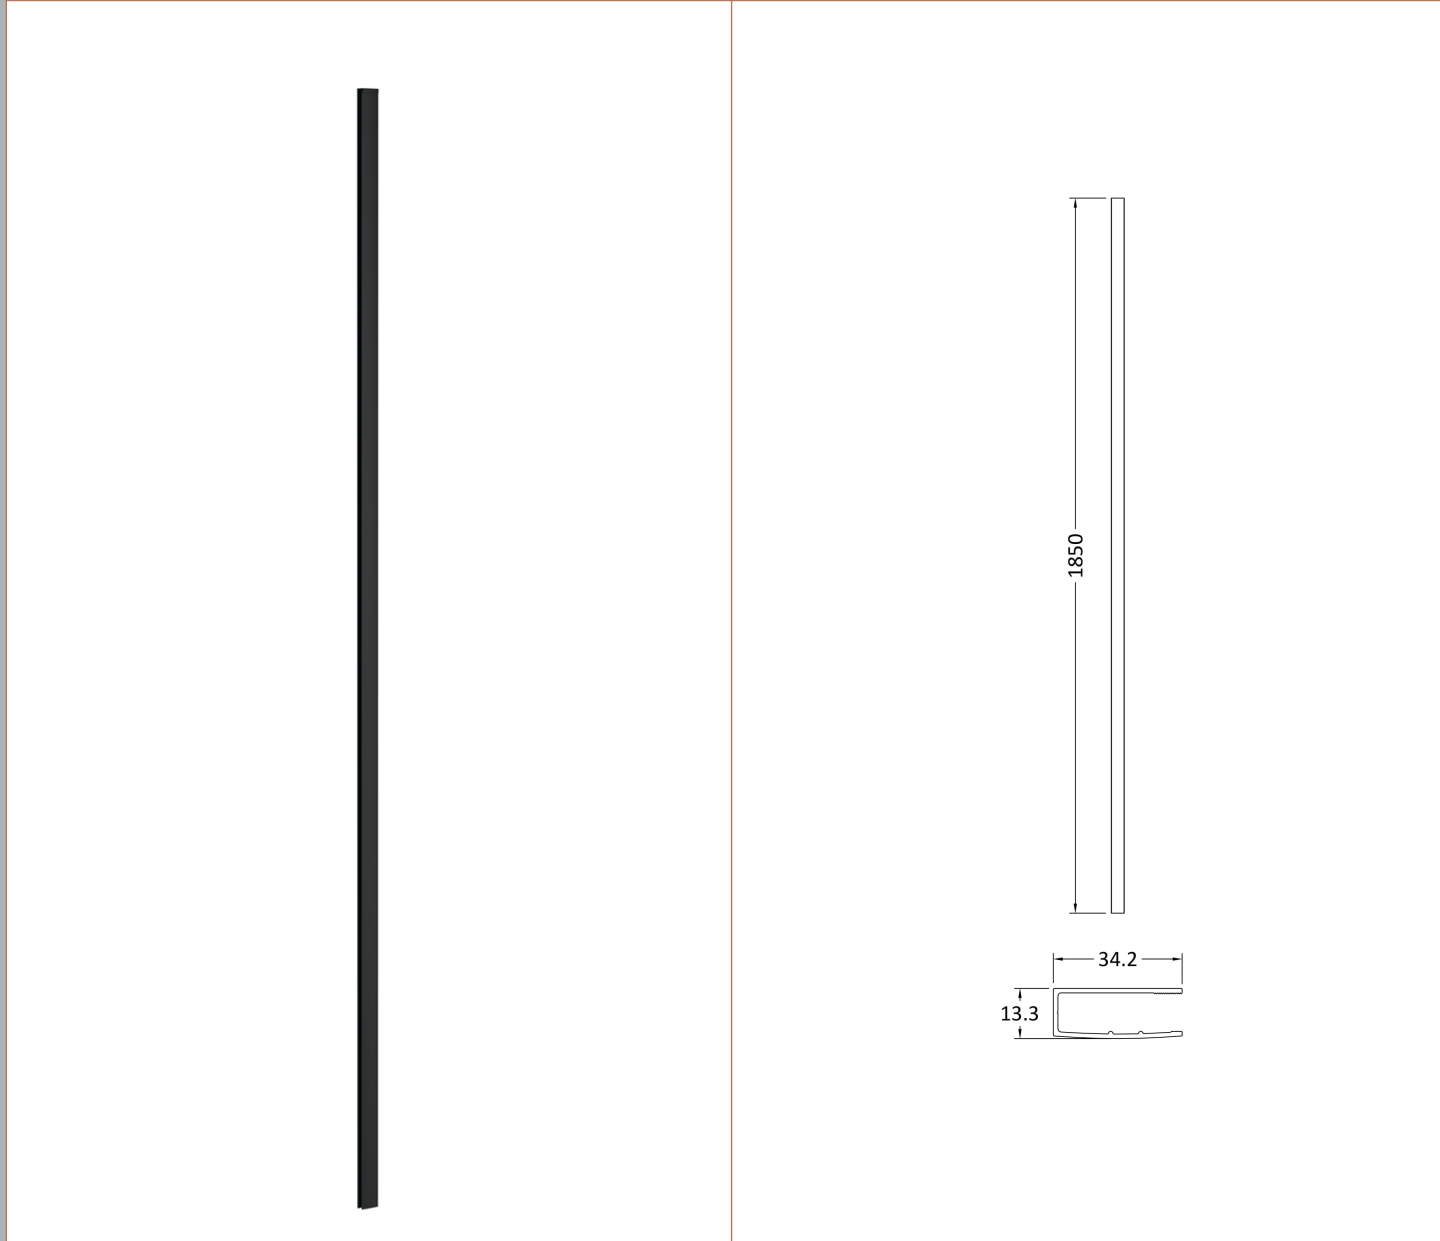

Outer Box Dimensions (If Applicable)

Height (mm):	
Width (mm):	
Depth (mm):	
Length (mm):	
Gross Weight (kg):	
Barcode:	5055275819012

Product Details

Country of Origin:	China
Fitting Instruction:	No
CE & UKCA:	Yes
Profile Material:	Aluminium
Profile Finish:	Chrome
Adjustments (mm):	735mm - 753mm
Entry Width (mm):	N/A
Swing In Dim (mm):	N/A
Swing Out Dim (mm):	N/A
Radius (mm):	Not Applicable
Glass Thickness (mm):	8
Easy Fit:	No
Easy Clean:	No
Handle Style:	Not Applicable
Handle Material:	Not Applicable
Enclosure Design:	Frameless
Wheel Type:	Not Applicable
Support Bar Included:	Support Bar Included
Extras:	None

Product Details

Country of Origin:	China
Fitting Instruction:	No
CE & UKCA:	N/A
Profile Material:	Stainless Steel
Profile Finish:	Matt Black
Adjustments (mm):	N/A
Entry Width (mm):	N/A
Swing In Dim (mm):	N/A
Swing Out Dim (mm):	N/A
Radius (mm):	Not Applicable
Glass Thickness (mm):	
Easy Fit:	Not Applicable
Easy Clean:	Not Applicable
Handle Style:	Not Applicable
Handle Material:	Not Applicable
Enclosure Design:	Not Applicable
Wheel Type:	Not Applicable
Support Bar Included:	
Extras:	None

Sales Code: WRSF009

Description: 1850 Wetroom Wall Channel Black

Product Dimensions

Height (mm):	1850
Width (mm):	
Depth (mm):	
Nett Weight (kg):	0.6

Packaging Dimensions

Height (mm):	60
Width (mm):	185
Length (mm):	1860
Gross Weight (kg):	0.6

Sales Code: WRSF004UF

Description: 1950mm Undrilled Flat Profile Black

OVERALL LENGTH 1950mm

Product Dimensions

Height (mm):	1950
Width (mm):	34
Depth (mm):	13
Nett Weight (kg):	1.01

Packaging Dimensions

Height (mm):	45
Width (mm):	185
Length (mm):	1970
Gross Weight (kg):	1.42