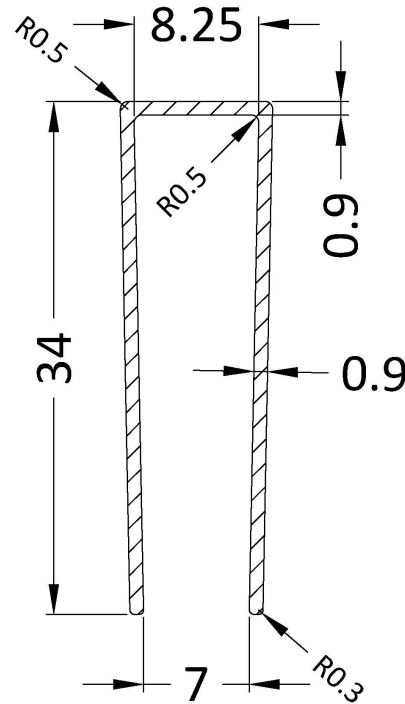

Outer Box Dimensions (If Applicable)

Height (mm):	
Width (mm):	
Depth (mm):	
Length (mm):	
Gross Weight (kg):	
Barcode:	5055275819012

Product Details

Country of Origin:	China
Fitting Instruction:	No
CE & UKCA:	Yes
Profile Material:	Aluminium
Profile Finish:	Chrome
Adjustments (mm):	735mm - 753mm
Entry Width (mm):	N/A
Swing In Dim (mm):	N/A
Swing Out Dim (mm):	N/A
Radius (mm):	Not Applicable
Glass Thickness (mm):	8
Easy Fit:	No
Easy Clean:	No
Handle Style:	Not Applicable
Handle Material:	Not Applicable
Enclosure Design:	Frameless
Wheel Type:	Not Applicable
Support Bar Included:	Support Bar Included
Extras:	None

Sales Code: WRSF009

Description: 1850 Wetroom Wall Channel Black

Product Dimensions

Height (mm):	1850
Width (mm):	
Depth (mm):	
Nett Weight (kg):	0.6

Packaging Dimensions

Height (mm):	60
Width (mm):	185
Length (mm):	1860
Gross Weight (kg):	0.6

Product Details

Country of Origin:	China
Fitting Instruction:	No
CE & UKCA:	N/A
Profile Material:	Aluminium
Profile Finish:	Matt Black
Adjustments (mm):	18mm
Entry Width (mm):	N/A
Swing In Dim (mm):	N/A
Swing Out Dim (mm):	N/A
Radius (mm):	Not Applicable
Glass Thickness (mm):	
Easy Fit:	Not Applicable
Easy Clean:	Not Applicable
Handle Style:	Not Applicable
Handle Material:	Not Applicable
Enclosure Design:	Not Applicable
Wheel Type:	Not Applicable
Support Bar Included:	Support Bar Not Included
Extras:	None

Sales Code: WRSF004UF

Description: 1950mm Undrilled Flat Profile Black

OVERALL LENGTH 1950mm

Product Dimensions

Height (mm):	1950
Width (mm):	34
Depth (mm):	13
Nett Weight (kg):	1.01

Packaging Dimensions

Height (mm):	45
Width (mm):	185
Length (mm):	1970
Gross Weight (kg):	1.42