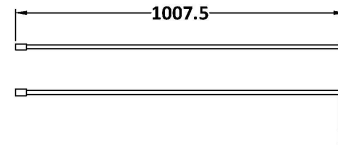

Sales Code: WRFBP1876

Description: Full Frame Wetroom Screen 1850X760x8mm

Packaging Details

Barcode: 5056462688466

Sales Code: WRSC076

Description: Wetroom Screen 760 X 1850 X 8mm

Product Dimensions

Height (mm):	1850
Width (mm):	760
Depth (mm):	14
Nett Weight (kg):	32.5

Packaging Dimensions

Height (mm):	65
Width (mm):	810
Length (mm):	1920
Gross Weight (kg):	32.5

Packaging Data

Box Colour:	Brown Cardboard Box - Printed
Box Qty:	1
Label Size:	100 x 50
Label Colour:	Not Applicable
Label Qty:	0

Outer Box Dimensions (If Applicable)

Height (mm):	
Width (mm):	
Depth (mm):	
Length (mm):	
Gross Weight (kg):	
Barcode:	5055275819012

Product Details

Country of Origin:	China
Fitting Instruction:	No
CE & UKCA:	Yes
Profile Material:	Aluminium
Profile Finish:	Chrome
Adjustments (mm):	735mm - 753mm
Entry Width (mm):	N/A
Swing In Dim (mm):	N/A
Swing Out Dim (mm):	N/A
Radius (mm):	Not Applicable
Glass Thickness (mm):	8
Easy Fit:	No
Easy Clean:	No
Handle Style:	Not Applicable
Handle Material:	Not Applicable
Enclosure Design:	Frameless
Wheel Type:	Not Applicable
Support Bar Included:	Support Bar Included
Extras:	None

Sales Code: WRSF004UF

Description: 1950mm Undrilled Flat Profile Black

OVERALL LENGTH 1950mm

Product Dimensions

Height (mm):	1950
Width (mm):	34
Depth (mm):	13
Nett Weight (kg):	1.01

Packaging Dimensions

Height (mm):	45
Width (mm):	185
Length (mm):	1970
Gross Weight (kg):	1.42