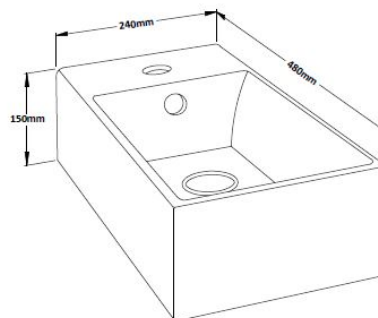

Packaging Dimensions

Height (mm):	255
Width (mm):	500
Depth (mm):	720
Gross Weight (kg):	14.06

Packaging Data

Box Colour:	Brown Cardboard Box - Printed
Box Qty:	1
Label Size:	100 x 50
Label Colour:	Not Applicable
Label Qty:	0

Outer Box Dimensions (If Applicable)

Height (mm):	
Width (mm):	
Depth (mm):	
Gross Weight (kg):	
Barcode:	5055146195580

Product Details

Country of Origin:	China
Fitting Instruction:	No
CE Certification:	N/A
FSC Certified Materials:	Yes
Colour:	Gloss White
Construction Method:	Cam & Wood Dowel
Construction Type:	Rigid
Cabinet Finish:	MFC Painted Gloss
Fascia Finish:	Mdf Painted Gloss
Cabinet Thickness (mm):	16
Fascia Thickness (mm):	18
Drawer Included:	No
Drawer Type:	Not Applicable
No of Shelves:	1
Hinge Type:	95 Degree Clip-On Soft Close
Hinge Included:	Yes
Adjustable Legs:	No
Fixings Included:	Yes
Handle Style:	Modern
Waste Shroud:	No
Handle Included:	Yes
Handle Type:	Bar

Sales Code: NBV001

Description: Cubix Compact Vessel

Product Dimensions

Height (mm):	240
Width (mm):	480
Depth (mm):	140
Nett Weight (kg):	10.78

Packaging Dimensions

Height (mm):	270
Width (mm):	470
Depth (mm):	180
Gross Weight (kg):	10.78

Packaging Data

Box Colour:	Brown Cardboard Box - Printed
Box Qty:	1
Label Size:	100 x 50
Label Colour:	White Label
Label Qty:	2

Outer Box Dimensions (If Applicable)

Height (mm):	
Width (mm):	
Depth (mm):	
Gross Weight (kg):	
Barcode:	5055146194033