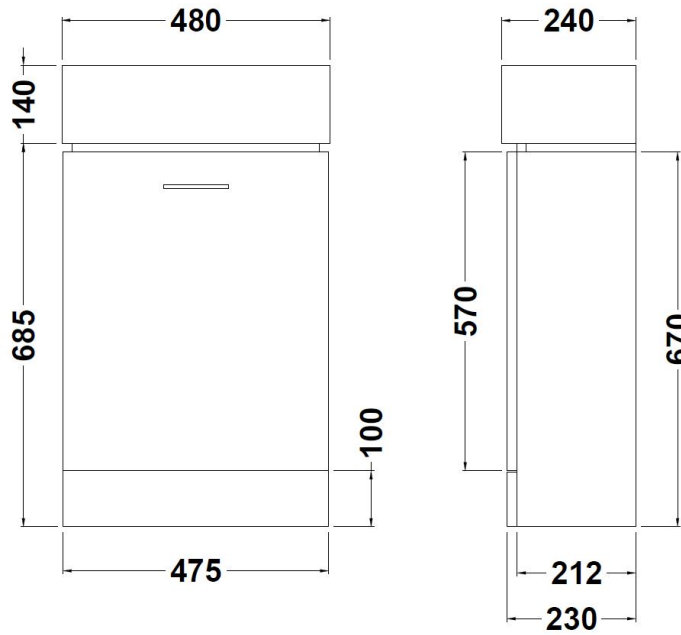

Sales Code: VTY058

Description: White Compact Cabinet & Basin

Packaging Details

Barcode: 5055146195573

Sales Code: NVX102

Description: Cubix Compact Unit 450

Product Dimensions

Height (mm):	670
Width (mm):	475
Depth (mm):	230
Nett Weight (kg):	14.06

Packaging Dimensions

Height (mm):	255
Width (mm):	500
Depth (mm):	720
Gross Weight (kg):	14.06

Packaging Data

Box Colour:	Brown Cardboard Box - Printed
Box Qty:	1
Label Size:	100 x 50
Label Colour:	Not Applicable
Label Qty:	0

Sales Code: NBV001

Description: Cubix Compact Vessel

Product Dimensions

Height (mm):	240
Width (mm):	480
Depth (mm):	140
Nett Weight (kg):	10.78

Packaging Dimensions

Height (mm):	270
Width (mm):	470
Depth (mm):	180
Gross Weight (kg):	10.78

Packaging Data

Box Colour:	Brown Cardboard Box - Printed
Box Qty:	1
Label Size:	100 x 50
Label Colour:	White Label
Label Qty:	2

Outer Box Dimensions (If Applicable)

Height (mm):	
Width (mm):	
Depth (mm):	
Gross Weight (kg):	
Barcode:	5055146194033