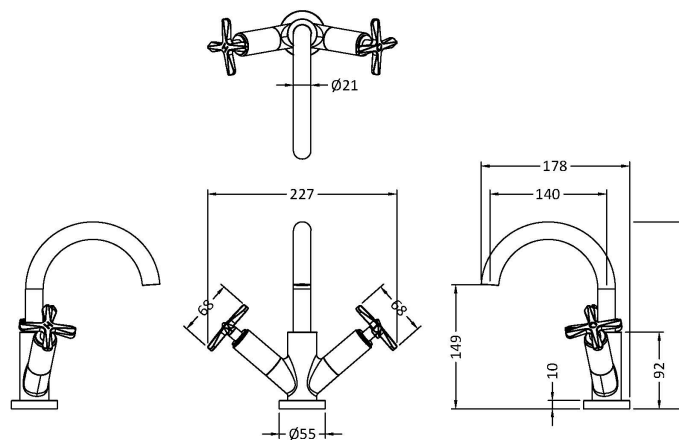

Sales Code: CLX415

Description: Aztec Mono Basin Mixer Inc Waste

Product Dimensions

Height (mm):	217
Width (mm):	230
Depth (mm):	175
Length (mm):	
Nett Weight (kg):	2.5

Packaging Dimensions

Height (mm):	90
Width (mm):	175
Depth (mm):	270
Gross Weight (kg):	2.6

Packaging Data

Box Colour:	White Cardboard Box
Box Qty:	1
Label Size:	100 x 50
Label Colour:	White Label
Label Qty:	2

Outer Box Dimensions (If Applicable)

Height (mm):	410
Width (mm):	557
Depth (mm):	295
Length (mm):	
Gross Weight (kg):	20
Barcode:	5056462699257

Product Details

Country of Origin:	United Kingdom
Fitting Instruction:	No
Product Material:	Brass
Control Type:	Manual
Waste Included:	Waste Included
Waste Type:	Push Button
WRAS Approval: Yes	Approval No: 2206030
Valve/Cartridge Type:	1/4 Turn Ceramic Disc
Colour/Finish:	Matt Black
Mount Type:	Deck
Operating Pressure (bar):	0.1

Flow Rates: (Litres Per Min)	0.1 bar: 3	0.5 bar: 16	1 bar: 22	2 bar: 31	3 bar: 38
Pipe Size:	15 mm				
Pipe Centres:	N/A				