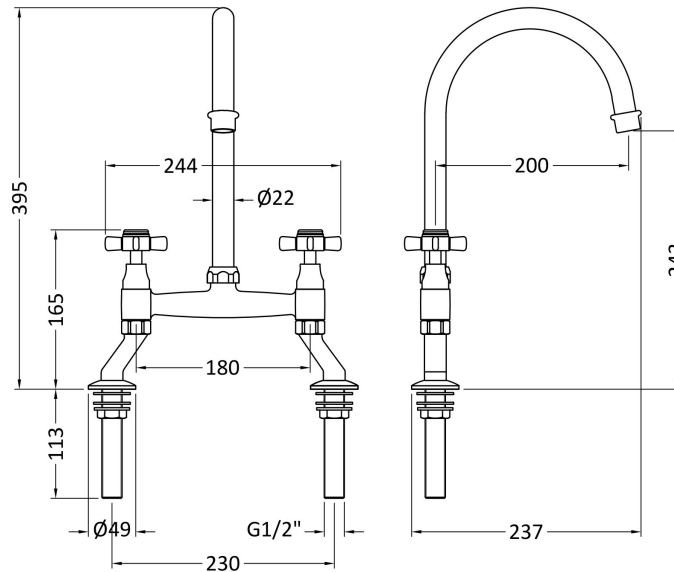

### Product Dimensions

Height (mm):	510
Width (mm):	235
Depth (mm):	200
Length (mm):	
Nett Weight (kg):	1.2

### Packaging Dimensions

Height (mm):	75
Width (mm):	320
Depth (mm):	410
Gross Weight (kg):	1.7

### Outer Box Dimensions (If Applicable)

Height (mm):	395
Width (mm):	335
Depth (mm):	425
Length (mm):	
Gross Weight (kg):	9
Barcode:	5056678401071

### Product Details

Country of Origin:	China
Fitting Instruction:	No
Product Material:	Brass
Control Type:	Manual
Waste Included:	Waste Not Included
Waste Type:	Not Applicable
WRAS Approval: No	Approval No: N/A
Valve/Cartridge Type:	1/4 Turn Ceramic Disc
Colour/Finish:	Brushed Brass
Mount Type:	Deck
Operating Pressure (bar):	0.5
Flow Rates: (Litres Per Min)	0.1 bar: 4.3 0.5 bar: 8.5 1 bar: 12.2 2 bar: 17.4 3 bar: 21.5
Pipe Size:	15 mm
Pipe Centres:	N/A