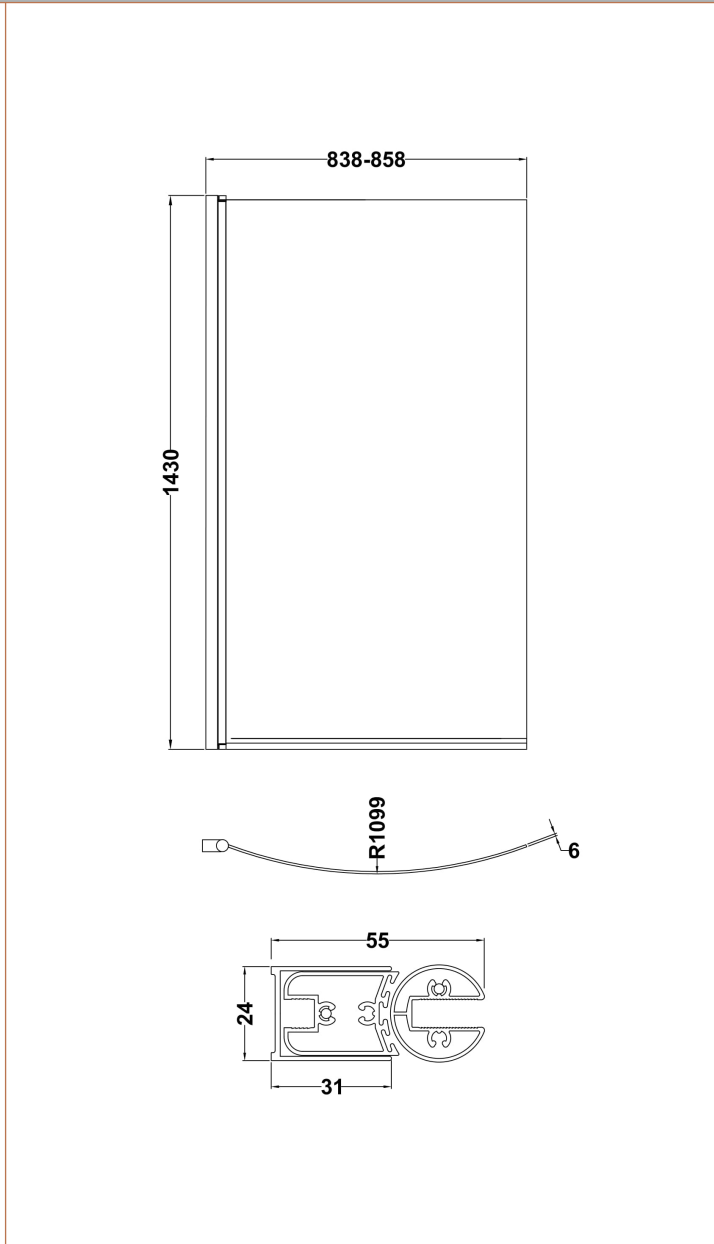

Sales Code: NBBS1

Description: B Bath Screen (6)

Product Dimensions	
Height (mm):	1430
Width (mm):	858
Depth (mm):	38
Nett Weight (kg):	20
Packaging Dimensions	
Height (mm):	50
Width (mm):	895
Length (mm):	1435
Gross Weight (kg):	20.7
Packaging Data	
Box Colour:	Brown Cardboard Box - Printed
Box Qty:	1
Label Size:	100 x 50
Label Colour:	Not Applicable
Label Qty:	0
Outer Box Dimensions (If Applicable)	
Height (mm):	
Width (mm):	
Depth (mm):	
Length (mm):	
Gross Weight (kg):	
Barcode:	5055369001798
Product Details	
Country of Origin:	China
Fitting Instruction:	No
CE & UKCA:	Yes
Profile Material:	Aluminium
Profile Finish:	Chrome
Adjustments (mm):	838 - 858
Entry Width (mm):	N/A
Swing In Dim (mm):	780mm
Swing Out Dim (mm):	780mm
Radius (mm):	1099 mm
Glass Thickness (mm):	6
Easy Fit:	No
Easy Clean:	No
Handle Style:	Not Applicable
Handle Material:	Not Applicable
Enclosure Design:	Frameless
Wheel Type:	Not Applicable
Support Bar Included:	Support Bar Not Included
Extras:	None