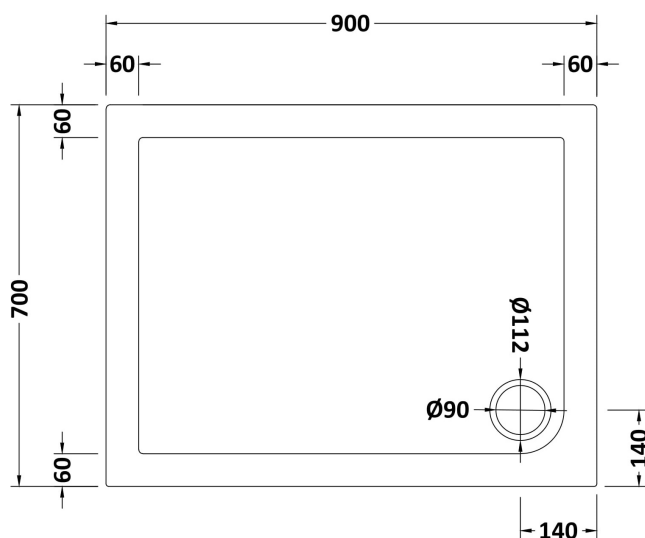

Sales Code: NTP007

Description: Rectangular Tray 900 X 700

Product Dimensions

Length (mm):	900
Width (mm):	700
Height (mm):	40
Nett Weight (kg):	19.7

Packaging Dimensions

Length (mm):	940
Width (mm):	740
Height (mm):	80
Gross Weight (kg):	20

Packaging Data

Box Colour:	Shrinkwrap & Polystyrene
Box Qty:	1
Label Size:	100 x 50
Label Colour:	White Label
Label Qty:	2

Outer Box Dimensions (If Applicable)

Length (mm):	
Width (mm):	
Height (mm):	
Gross Weight (kg):	
Barcode:	5055369045860

Product Details

Country of Origin:	United Kingdom
Fitting Instruction:	No
CE & UKCA:	Yes
Colour/Finish:	White
Product Material:	Acrylic Capped ABS Caco3 & Pu
Material Colour Reference:	European White
Radius:	0
Waste Required (mm):	90
Compatible with Leg Kit:	Yes