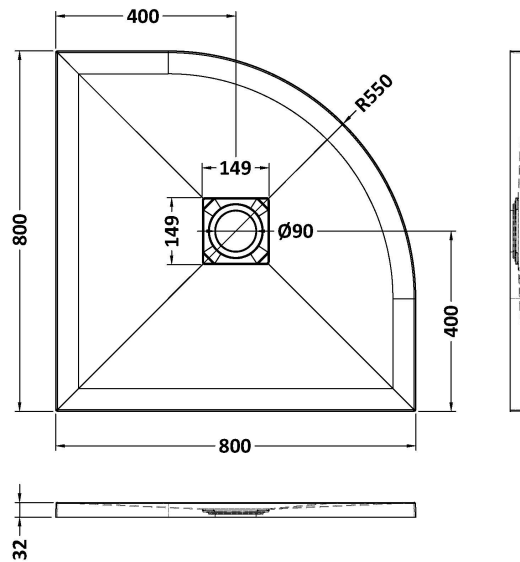

Sales Code: NLT71105

Description: Quadrant Shower Tray 800X800

Product Dimensions

Length (mm):	800
Width (mm):	800
Height (mm):	33
Nett Weight (kg):	33.2

Packaging Dimensions

Length (mm):	840
Width (mm):	840
Height (mm):	73
Gross Weight (kg):	33.5

Packaging Data

Box Colour:	Shrinkwrap & Polystyrene
Box Qty:	1
Label Size:	100 x 50
Label Colour:	White Label
Label Qty:	2

Outer Box Dimensions (If Applicable)

Length (mm):	
Width (mm):	
Height (mm):	
Gross Weight (kg):	
Barcode:	5056462656144

Product Details

Country of Origin:	United Kingdom
Fitting Instruction:	No
CE & UKCA:	Yes
Colour/Finish:	Slate Grey
Product Material:	Acrylic Capped ABS Caco3 & Pu
Material Colour Reference:	Slate Grey
Radius:	550
Waste Required (mm):	90
Compatible with Leg Kit:	No