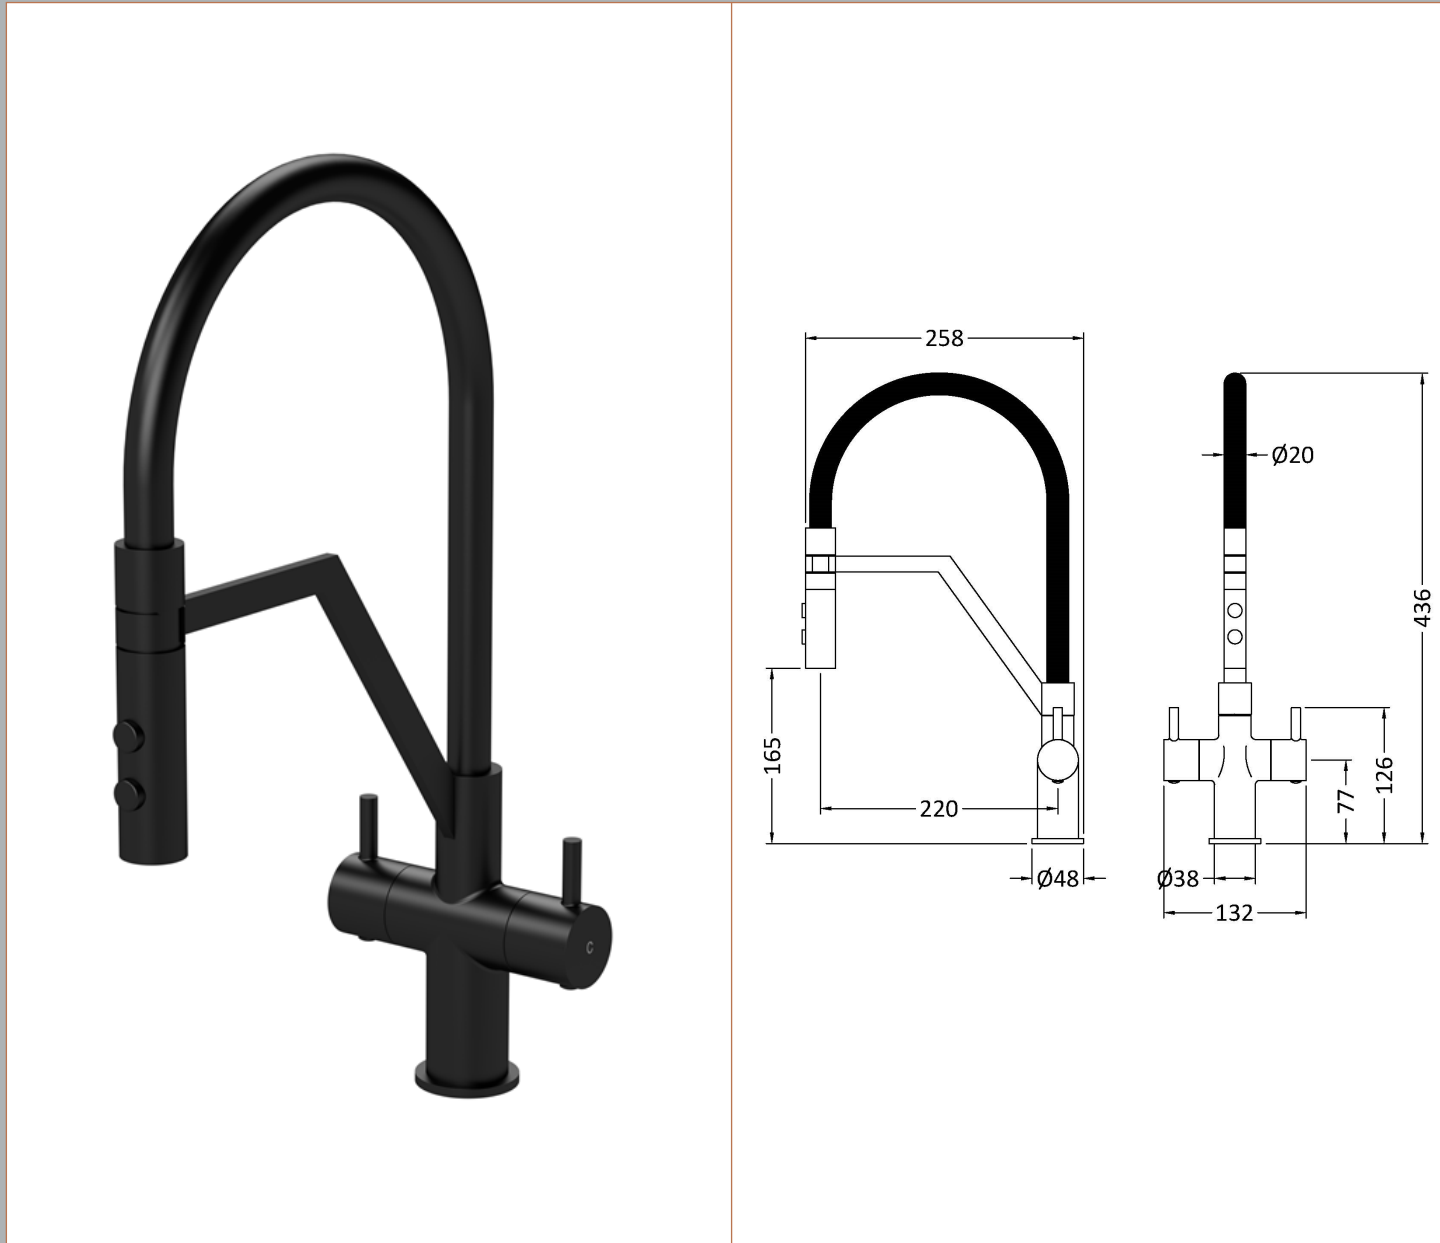

Sales Code: KRA405DL

Description: Ravi Mono Dual Lever Matt Black

### Product Dimensions

Height (mm):	436
Width (mm):	132
Depth (mm):	258
Length (mm):	
Nett Weight (kg):	1.16

### Packaging Dimensions

Height (mm):	70
Width (mm):	340
Depth (mm):	460
Gross Weight (kg):	1.66

### Outer Box Dimensions (If Applicable)

Height (mm):	395
Width (mm):	335
Depth (mm):	445
Length (mm):	
Gross Weight (kg):	10
Barcode:	5056678401002