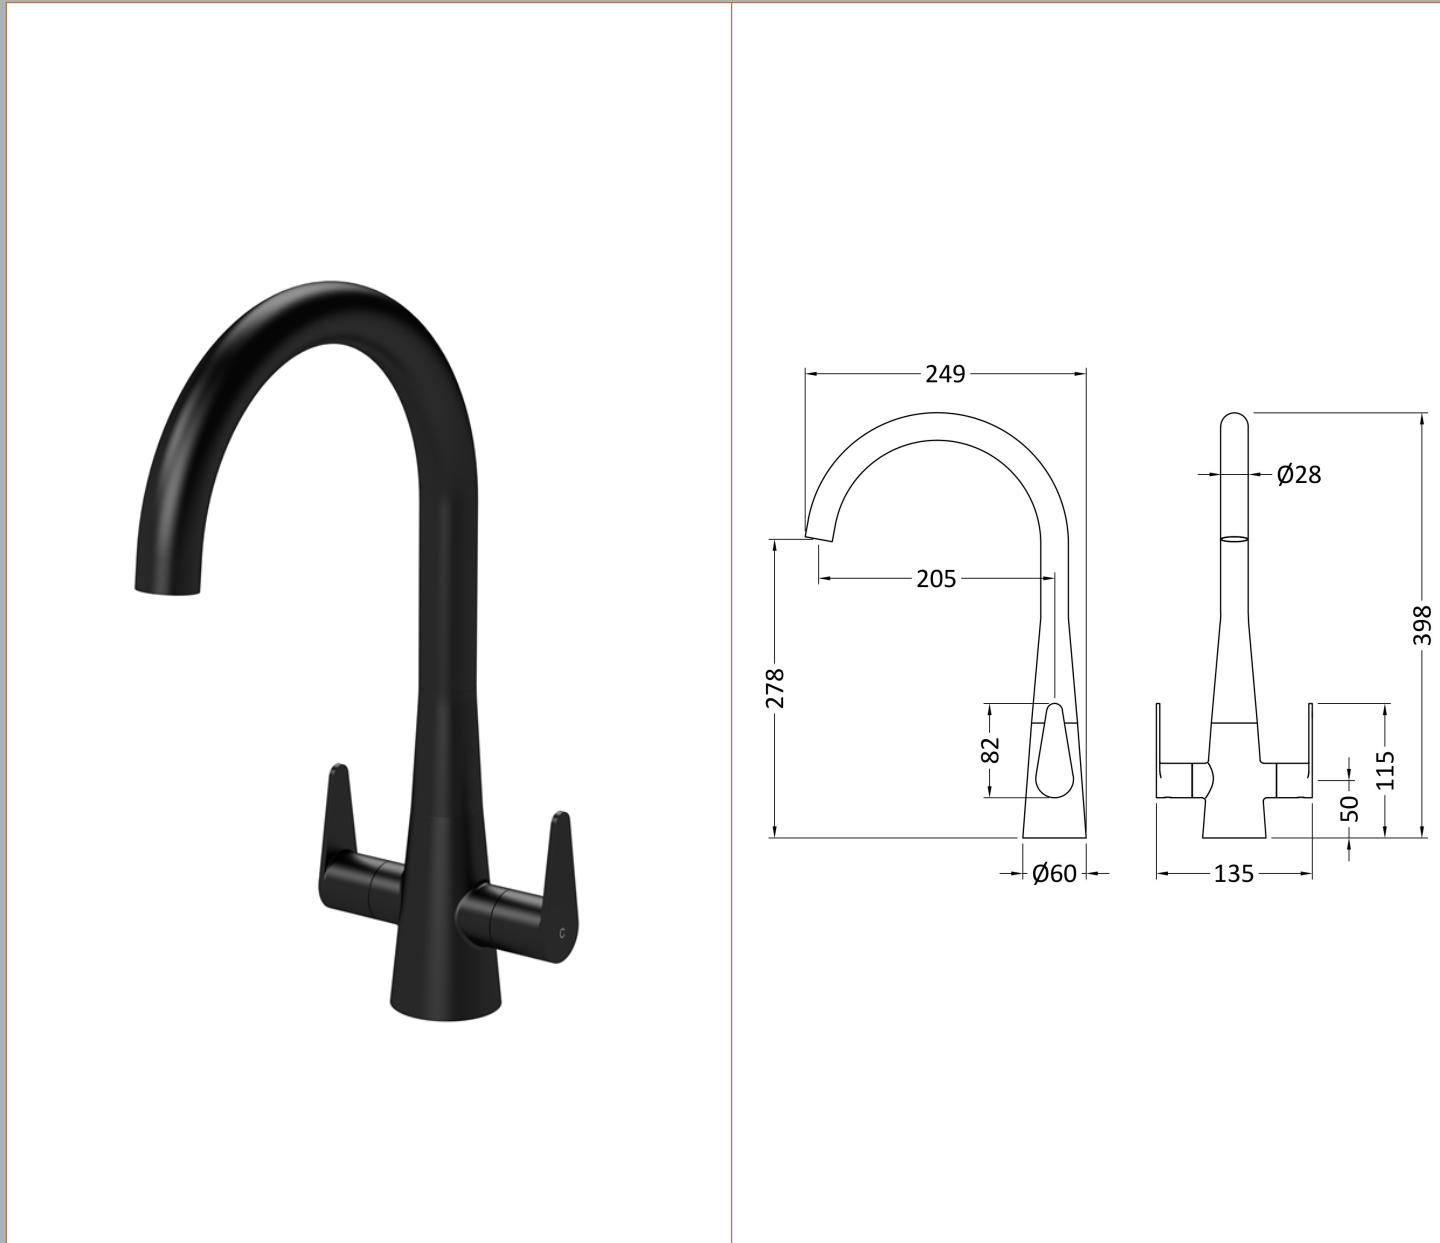

Sales Code: KSA405DL

Description: Samir Mono Dual Lever Matt Black

### Product Dimensions

Height (mm):	398
Width (mm):	135
Depth (mm):	249
Length (mm):	
Nett Weight (kg):	1

### Packaging Dimensions

Height (mm):	75
Width (mm):	320
Depth (mm):	430
Gross Weight (kg):	1.5

### Outer Box Dimensions (If Applicable)

Height (mm):	395
Width (mm):	335
Depth (mm):	445
Length (mm):	
Gross Weight (kg):	18
Barcode:	5056678400906