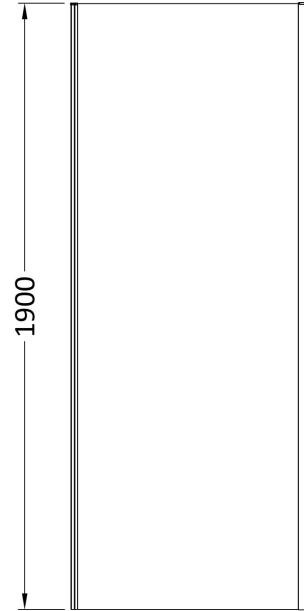

Sales Code: SMSP10BP-E6

Description: 1900 X 1000mm Side Panel

Product Dimensions

Height (mm):	1900
Width (mm):	990
Depth (mm):	31
Nett Weight (kg):	29.5

Packaging Dimensions

Height (mm):	1962
Width (mm):	990
Length (mm):	60
Gross Weight (kg):	29.5

Packaging Data

Box Colour:	Brown Cardboard Box - Printed
Box Qty:	1
Label Size:	100 x 50
Label Colour:	Not Applicable
Label Qty:	0

Outer Box Dimensions (If Applicable)

Height (mm):	
Width (mm):	
Depth (mm):	
Length (mm):	
Gross Weight (kg):	
Barcode:	5056678452387

Product Details

Country of Origin:	China
Fitting Instruction:	No
CE & UKCA:	No
Profile Material:	Aluminium
Profile Finish:	Matt Black
Adjustments (mm):	972mm - 990mm
Entry Width (mm):	N/A
Swing In Dim (mm):	N/A
Swing Out Dim (mm):	N/A
Radius (mm):	Not Applicable
Glass Thickness (mm):	6
Easy Fit:	Yes
Easy Clean:	No
Handle Style:	Not Applicable
Handle Material:	Not Applicable
Enclosure Design:	Semi-Frameless
Wheel Type:	Not Applicable
Support Bar Included:	Support Bar Not Included
Extras:	None