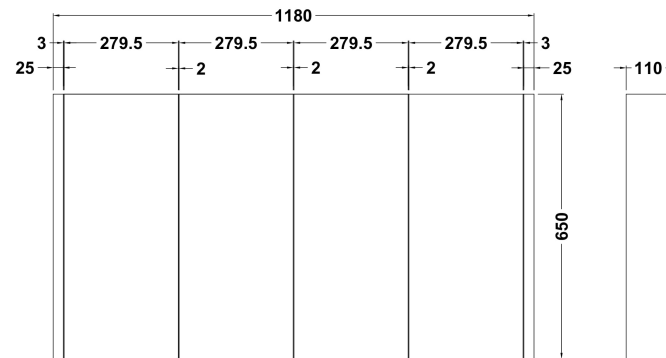

Sales Code: NVM118

Description: 1200mm 4 Door Mirrored Cabinet

Product Dimensions

| | |
|-------------------|-------|
| Height (mm): | 650 |
| Width (mm): | 1200 |
| Depth (mm): | 110 |
| Nett Weight (kg): | 30.85 |

Packaging Dimensions

| | |
|--------------------|-------|
| Height (mm): | 125 |
| Width (mm): | 1225 |
| Depth (mm): | 685 |
| Gross Weight (kg): | 30.85 |

Packaging Data

| | |
|---------------|-------------------------------|
| Box Colour: | Brown Cardboard Box - Printed |
| Box Qty: | 1 |
| Label Size: | 100 x 50 |
| Label Colour: | Not Applicable |
| Label Qty: | 0 |

Outer Box Dimensions (If Applicable)

| | |
|--------------------|---------------|
| Height (mm): | |
| Width (mm): | |
| Depth (mm): | |
| Gross Weight (kg): | |
| Barcode: | 5055369005390 |

Product Details