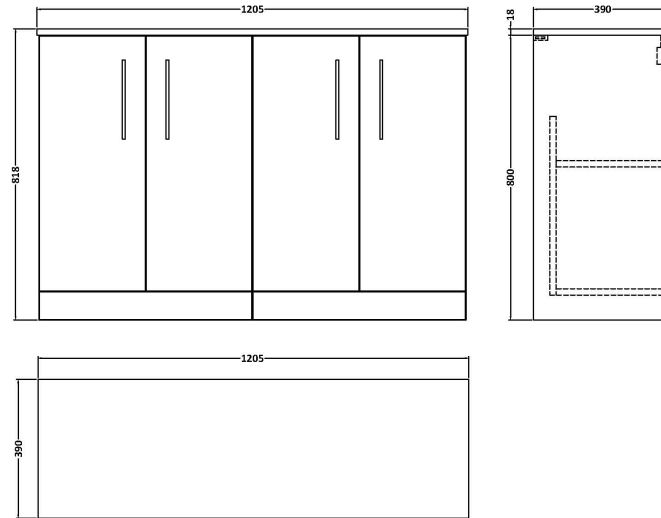

Sales Code: ARN503W2

Description: 1200 Fs 4-Door Vanity & Worktop

Packaging Details

Barcode: 5056462669557