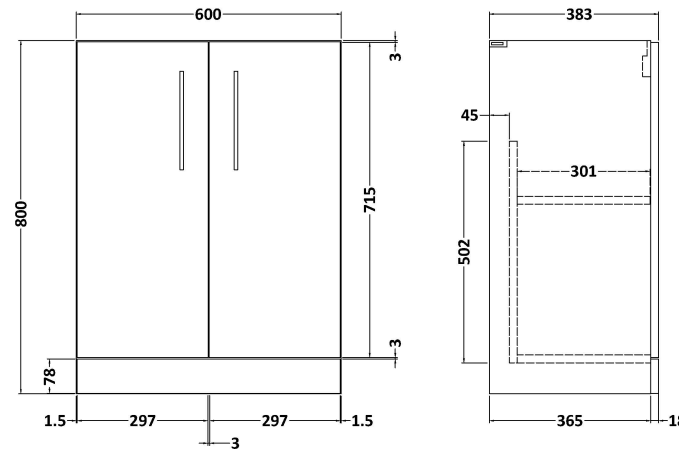

### Product Dimensions

Height (mm):	800
Width (mm):	600
Depth (mm):	383
Nett Weight (kg):	19.5

### Packaging Dimensions

Height (mm):	835
Width (mm):	620
Depth (mm):	375
Gross Weight (kg):	20

### Outer Box Dimensions (If Applicable)

Height (mm):	
Width (mm):	
Depth (mm):	
Gross Weight (kg):	
Barcode:	5056462660219

**Sales Code:** MWD520N

**Description:** 1200 Worktop (1205X390x18mm)

**Product Dimensions**

Height (mm):	18
Width (mm):	1205
Depth (mm):	390
Nett Weight (kg):	4.5

**Packaging Dimensions**

Height (mm):	25
Width (mm):	1225
Depth (mm):	410
Gross Weight (kg):	5