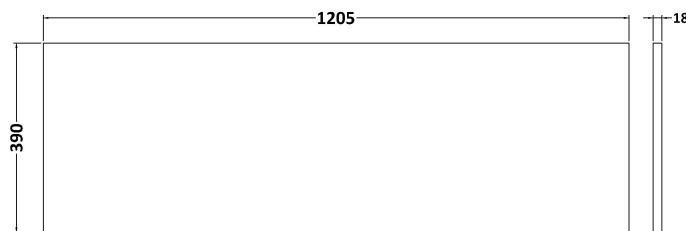

### Product Dimensions

Height (mm):	800
Width (mm):	600
Depth (mm):	383
Nett Weight (kg):	19.5

### Packaging Dimensions

Height (mm):	835
Width (mm):	620
Depth (mm):	375
Gross Weight (kg):	20

### Outer Box Dimensions (If Applicable)

Height (mm):	
Width (mm):	
Depth (mm):	
Gross Weight (kg):	
Barcode:	5056462660219

**Sales Code:** MWD520N

**Description:** 1200 Worktop (1205X390x18mm)

**Product Dimensions**

Height (mm):	18
Width (mm):	1205
Depth (mm):	390
Nett Weight (kg):	4.5

**Packaging Dimensions**

Height (mm):	25
Width (mm):	1225
Depth (mm):	410
Gross Weight (kg):	5