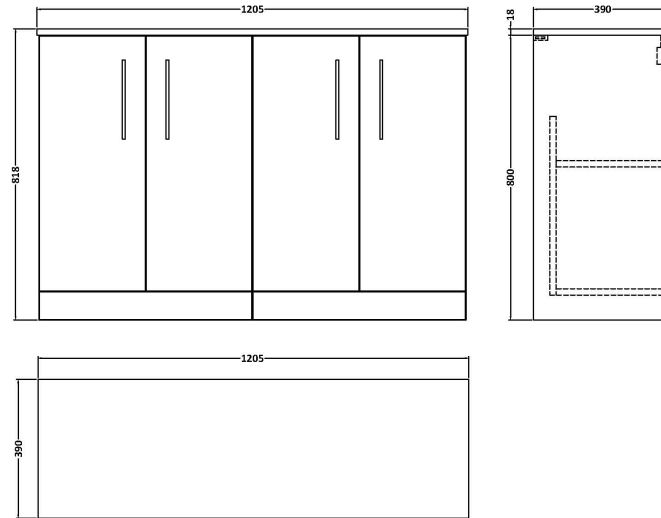

Sales Code: ARN603W2

Description: 1200 Fs 4-Door Vanity & Worktop

Packaging Details

Barcode: 5056462669588

Sales Code: NVF603N

Description: 600 Fs 2-Door Unit (365 Deep)

Product Dimensions

Height (mm):	800
Width (mm):	600
Depth (mm):	383
Nett Weight (kg):	19.5

Packaging Dimensions

Height (mm):	835
Width (mm):	620
Depth (mm):	375
Gross Weight (kg):	20

Packaging Data

Box Colour:	Brown Cardboard Box
Box Qty:	1
Label Size:	100 x 50
Label Colour:	White Label
Label Qty:	2

Outer Box Dimensions (If Applicable)

Height (mm):	
Width (mm):	
Depth (mm):	
Gross Weight (kg):	
Barcode:	5056462660202

Product Details

Country of Origin:	United Kingdom
Fitting Instruction:	No
CE Certification:	N/A
FSC Certified Materials:	Yes
Colour:	Black Woodgrain
Construction Method:	Cam & Wood Dowel
Construction Type:	Rigid
Cabinet Finish:	MFC Textured Woodgrain
Fascia Finish:	MFC Textured Woodgrain
Cabinet Thickness (mm):	18
Fascia Thickness (mm):	18
Drawer Included:	No
Drawer Type:	Not Applicable
No of Shelves:	1
Hinge Type:	95 Degree Clip-On Soft Close
Hinge Included:	Yes, Supplied
Adjustable Legs:	No, Not Required
Fixings Included:	Yes
Handle Style:	Contemporary
Waste Shroud:	No
Handle Included:	Yes, Supplied
Handle Type:	D-Shape

Sales Code: MWD620N

Description: 1200 Worktop (1205X390x18mm)

Product Dimensions

Height (mm):	18
Width (mm):	1205
Depth (mm):	390
Nett Weight (kg):	4.5

Packaging Dimensions

Height (mm):	25
Width (mm):	1225
Depth (mm):	410
Gross Weight (kg):	5