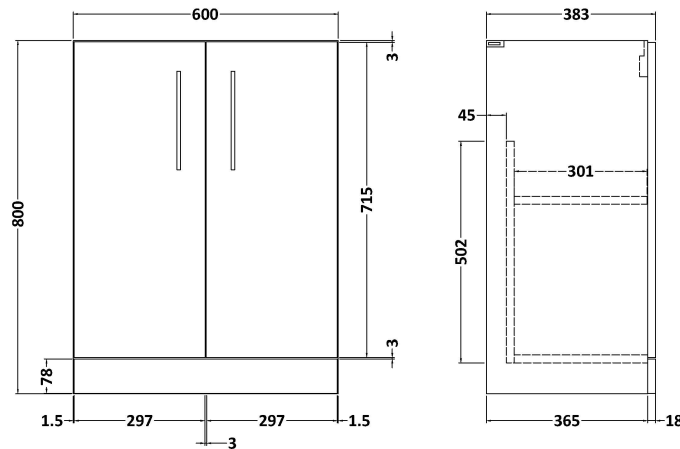

Sales Code: ARN603W2

Description: 1200 Fs 4-Door Vanity & Worktop

Packaging Details

Barcode: 5056462669588

Sales Code: NVF603N

Description: 600 Fs 2-Door Unit (365 Deep)

Product Dimensions

Height (mm):	800
Width (mm):	600
Depth (mm):	383
Nett Weight (kg):	19.5

Packaging Dimensions

Height (mm):	835
Width (mm):	620
Depth (mm):	375
Gross Weight (kg):	20

Packaging Data

Box Colour:	Brown Cardboard Box
Box Qty:	1
Label Size:	100 x 50
Label Colour:	White Label
Label Qty:	2

Outer Box Dimensions (If Applicable)

Height (mm):	
Width (mm):	
Depth (mm):	
Gross Weight (kg):	
Barcode:	5056462660202

Product Details

Country of Origin:	United Kingdom
Fitting Instruction:	No
CE Certification:	N/A
FSC Certified Materials:	Yes
Colour:	Black Woodgrain
Construction Method:	Cam & Wood Dowel
Construction Type:	Rigid
Cabinet Finish:	MFC Textured Woodgrain
Fascia Finish:	MFC Textured Woodgrain
Cabinet Thickness (mm):	18
Fascia Thickness (mm):	18
Drawer Included:	No
Drawer Type:	Not Applicable
No of Shelves:	1
Hinge Type:	95 Degree Clip-On Soft Close
Hinge Included:	Yes, Supplied
Adjustable Legs:	No, Not Required
Fixings Included:	Yes
Handle Style:	Contemporary
Waste Shroud:	No
Handle Included:	Yes, Supplied
Handle Type:	D-Shape

Sales Code: MWD620N

Description: 1200 Worktop (1205X390x18mm)

Product Dimensions

Height (mm):	18
Width (mm):	1205
Depth (mm):	390
Nett Weight (kg):	4.5

Packaging Dimensions

Height (mm):	25
Width (mm):	1225
Depth (mm):	410
Gross Weight (kg):	5