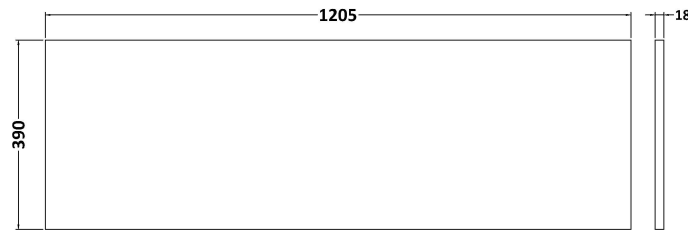

Packaging Dimensions

Height (mm):	835
Width (mm):	620
Depth (mm):	375
Gross Weight (kg):	20

Packaging Data

Box Colour:	Brown Cardboard Box
Box Qty:	1
Label Size:	100 x 50
Label Colour:	White Label
Label Qty:	2

Outer Box Dimensions (If Applicable)

Height (mm):	
Width (mm):	
Depth (mm):	
Gross Weight (kg):	
Barcode:	5056462660202

Product Details

Country of Origin:	United Kingdom
Fitting Instruction:	No
CE Certification:	N/A
FSC Certified Materials:	Yes
Colour:	Black Woodgrain
Construction Method:	Cam & Wood Dowel
Construction Type:	Rigid
Cabinet Finish:	MFC Textured Woodgrain
Fascia Finish:	MFC Textured Woodgrain
Cabinet Thickness (mm):	18
Fascia Thickness (mm):	18
Drawer Included:	No
Drawer Type:	Not Applicable
No of Shelves:	1
Hinge Type:	95 Degree Clip-On Soft Close
Hinge Included:	Yes, Supplied
Adjustable Legs:	No, Not Required
Fixings Included:	Yes
Handle Style:	Contemporary
Waste Shroud:	No
Handle Included:	Yes, Supplied
Handle Type:	D-Shape

Sales Code: MWD620N

Description: 1200 Worktop (1205X390x18mm)

Product Dimensions

Height (mm):	18
Width (mm):	1205
Depth (mm):	390
Nett Weight (kg):	4.5

Packaging Dimensions

Height (mm):	25
Width (mm):	1225
Depth (mm):	410
Gross Weight (kg):	5

Packaging Data

Box Colour:	Brown Cardboard Box - Printed
Box Qty:	1
Label Size:	100 x 50
Label Colour:	Not Applicable
Label Qty:	0

Outer Box Dimensions (If Applicable)

Height (mm):	
Width (mm):	
Depth (mm):	
Gross Weight (kg):	
Barcode:	5056462660424