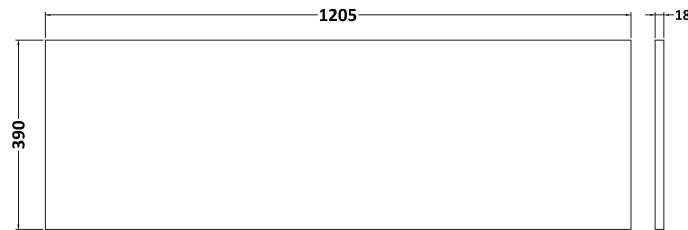

Packaging Dimensions

Height (mm):	835
Width (mm):	632
Depth (mm):	391
Gross Weight (kg):	26.5

Packaging Data

Box Colour:	Brown Cardboard Box - Printed
Box Qty:	0
Label Size:	0 x 0
Label Colour:	White Label
Label Qty:	2

Outer Box Dimensions (If Applicable)

Height (mm):	
Width (mm):	
Depth (mm):	
Gross Weight (kg):	
Barcode:	5056462660660

Product Details

Country of Origin:	China
Fitting Instruction:	No
CE Certification:	N/A
FSC Certified Materials:	Yes
Colour:	Satin Green
Construction Method:	Cam & Wood Dowel
Construction Type:	Rigid
Cabinet Finish:	MFC Painted Matt
Fascia Finish:	Mdf Painted Matt
Cabinet Thickness (mm):	16
Fascia Thickness (mm):	18
Drawer Included:	Yes
Drawer Type:	80mm High Metal S/C Inc Galler
No of Shelves:	0
Hinge Type:	Not Applicable
Hinge Included:	Not Applicable
Adjustable Legs:	No, Not Required
Fixings Included:	Yes
Handle Style:	Contemporary
Waste Shroud:	Yes
Handle Included:	Yes, Supplied
Handle Type:	D-Shape

Sales Code: MWT820

Description: 1200 Worktop (1205X390x18mm)

Product Dimensions

Height (mm):	18
Width (mm):	1205
Depth (mm):	390
Nett Weight (kg):	5

Packaging Dimensions

Height (mm):	25
Width (mm):	1225
Depth (mm):	410
Gross Weight (kg):	5

Packaging Data

Box Colour:	Brown Cardboard Box - Printed
Box Qty:	1
Label Size:	100 x 50
Label Colour:	Not Applicable
Label Qty:	0

Outer Box Dimensions (If Applicable)

Height (mm):	
Width (mm):	
Depth (mm):	
Gross Weight (kg):	
Barcode:	5056462654997