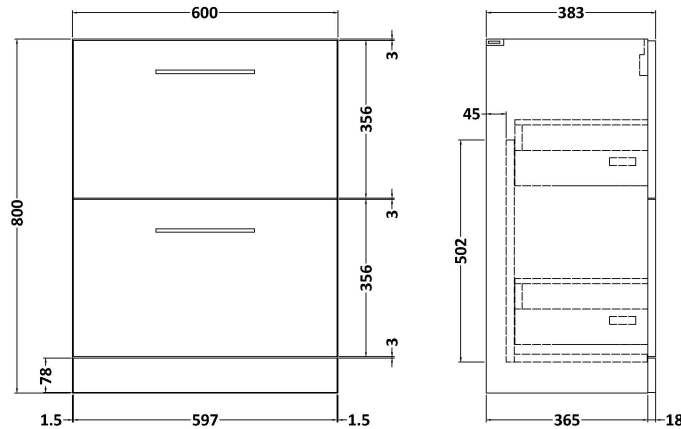

Sales Code: ARN833W2

Description: 1200 Fs 4-Drawer Vanity & Worktop

Packaging Details

Barcode: 5056462669731

Sales Code: NVF833

Description: 600 Fs 2-Drawer Unit (365 Deep)

Product Dimensions

Height (mm):	800
Width (mm):	600
Depth (mm):	383
Nett Weight (kg):	26

Packaging Dimensions

Height (mm):	835
Width (mm):	632
Depth (mm):	391
Gross Weight (kg):	26.5

Packaging Data

Box Colour:	Brown Cardboard Box - Printed
Box Qty:	0
Label Size:	0 x 0
Label Colour:	White Label
Label Qty:	2

Outer Box Dimensions (If Applicable)

Height (mm):	
Width (mm):	
Depth (mm):	
Gross Weight (kg):	
Barcode:	5056462660660

Product Details

Country of Origin:	China
Fitting Instruction:	No
CE Certification:	N/A
FSC Certified Materials:	Yes
Colour:	Satin Green
Construction Method:	Cam & Wood Dowel
Construction Type:	Rigid
Cabinet Finish:	MFC Painted Matt
Fascia Finish:	Mdf Painted Matt
Cabinet Thickness (mm):	16
Fascia Thickness (mm):	18
Drawer Included:	Yes
Drawer Type:	80mm High Metal S/C Inc Galler
No of Shelves:	0
Hinge Type:	Not Applicable
Hinge Included:	Not Applicable
Adjustable Legs:	No, Not Required
Fixings Included:	Yes
Handle Style:	Contemporary
Waste Shroud:	Yes
Handle Included:	Yes, Supplied
Handle Type:	D-Shape

Sales Code: MWT820

Description: 1200 Worktop (1205X390x18mm)

Product Dimensions

Height (mm):	18
Width (mm):	1205
Depth (mm):	390
Nett Weight (kg):	5

Packaging Dimensions

Height (mm):	25
Width (mm):	1225
Depth (mm):	410
Gross Weight (kg):	5