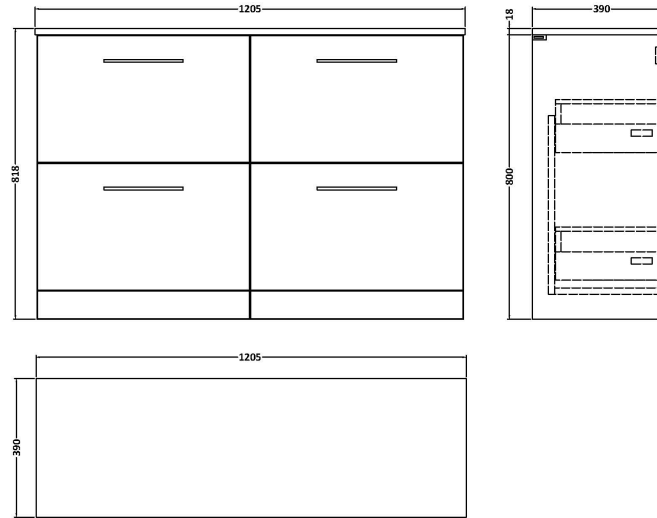

Sales Code: ARN833W2

Description: 1200 Fs 4-Drawer Vanity & Worktop

Packaging Details

Barcode: 5056462669731

Sales Code: NVF833

Description: 600 Fs 2-Drawer Unit (365 Deep)

Product Dimensions

Height (mm):	800
Width (mm):	600
Depth (mm):	383
Nett Weight (kg):	26

Packaging Dimensions

Height (mm):	835
Width (mm):	632
Depth (mm):	391
Gross Weight (kg):	26.5

Packaging Data

Box Colour:	Brown Cardboard Box - Printed
Box Qty:	0
Label Size:	0 x 0
Label Colour:	White Label
Label Qty:	2

Outer Box Dimensions (If Applicable)

Height (mm):	
Width (mm):	
Depth (mm):	
Gross Weight (kg):	
Barcode:	5056462660660

Product Details

Country of Origin:	China
Fitting Instruction:	No
CE Certification:	N/A
FSC Certified Materials:	Yes
Colour:	Satin Green
Construction Method:	Cam & Wood Dowel
Construction Type:	Rigid
Cabinet Finish:	MFC Painted Matt
Fascia Finish:	Mdf Painted Matt
Cabinet Thickness (mm):	16
Fascia Thickness (mm):	18
Drawer Included:	Yes
Drawer Type:	80mm High Metal S/C Inc Galler
No of Shelves:	0
Hinge Type:	Not Applicable
Hinge Included:	Not Applicable
Adjustable Legs:	No, Not Required
Fixings Included:	Yes
Handle Style:	Contemporary
Waste Shroud:	Yes
Handle Included:	Yes, Supplied
Handle Type:	D-Shape

Sales Code: MWT820

Description: 1200 Worktop (1205X390x18mm)

Product Dimensions

Height (mm):	18
Width (mm):	1205
Depth (mm):	390
Nett Weight (kg):	5

Packaging Dimensions

Height (mm):	25
Width (mm):	1225
Depth (mm):	410
Gross Weight (kg):	5