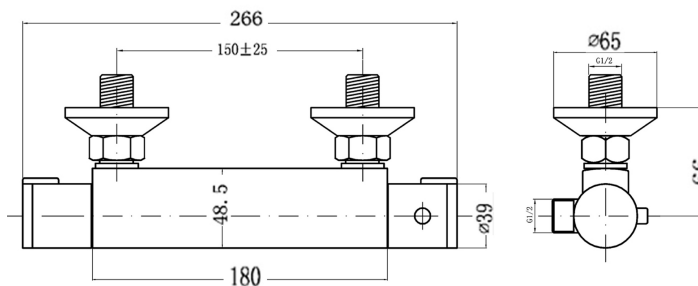

### Product Dimensions

Length (mm):	
Width (mm):	266
Height (mm):	65
Depth (mm):	66
Nett Weight (kg):	0.73

### Packaging Dimensions

Length (mm):	275
Width (mm):	75
Height (mm):	75
Gross Weight (kg):	0.73

### Outer Box Dimensions (If Applicable)

Length (mm):	
Width (mm):	405
Height (mm):	295
Depth (mm):	175
Gross Weight (kg):	7
Barcode:	5055369020058

### Product Details

Country of Origin:	China
Fitting Instruction:	No
Product Material:	Brass/ABS
Mount Type:	Surface, Wall
Outlet Elbow Supplied:	No
Easy Clean:	Not Applicable
Head Included:	No
Handset Included:	No
Body Jets Included:	No
No of Body Jets:	Not Applicable
Operating Pressure (bar):	0.5
Valve/Cartridge Type:	1/4 Turn Ceramic Disc
Flow Rates (L/min):	0.1 bar: 1.5    0.5 bar: 5    1 bar: 8    2 bar: 11    3 bar: 14
TMV2 Approved:	No    Approval No: N/A
TMV3 Approved:	No    Approval No: N/A
WRAS Approved:	No    Approval No: N/A
Head Function:	Not Applicable
Handset Function:	Not Applicable
Body Jet Info:	Not Applicable
Pipe Size:	15 mm
Pipe Centres:	150 mm
Colour/Finish:	Chrome
Hose Included:	No
No. of Outlets:	1