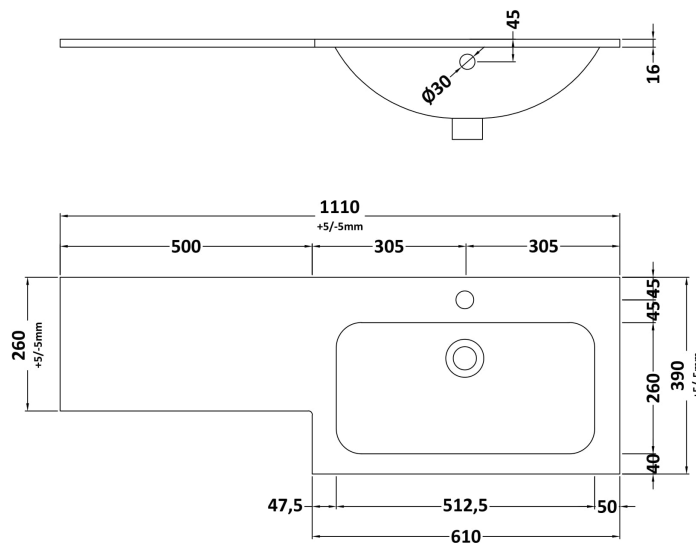

Sales Code: NVF2941

Description: 500 Wc Unit (235 Deep)

Product Dimensions

Height (mm):	818
Width (mm):	502
Depth (mm):	260
Nett Weight (kg):	13.1

Packaging Dimensions

Height (mm):	825
Width (mm):	525
Depth (mm):	260
Gross Weight (kg):	13.6

Packaging Data

Box Colour:	Brown Cardboard Box - Printed
Box Qty:	1
Label Size:	100 x 50
Label Colour:	White Label
Label Qty:	2

Outer Box Dimensions (If Applicable)

Height (mm):	
Width (mm):	
Depth (mm):	
Gross Weight (kg):	
Barcode:	5056678447338

Sales Code: SBM911R

Description: L Shaped Basin Rh 1T/H

Product Dimensions

Height (mm):
 Width (mm):
 Depth (mm):
 Nett Weight (kg): 16.5

Packaging Dimensions

Height (mm): 200
 Width (mm): 1175
 Depth (mm): 460
 Gross Weight (kg): 17

Packaging Data

Box Colour:
 Box Qty:
 Label Size: x
 Label Colour:
 Label Qty:

Outer Box Dimensions (If Applicable)

Height (mm):
 Width (mm):
 Depth (mm):
 Gross Weight (kg):
 Barcode: 5056678424292

Product Details