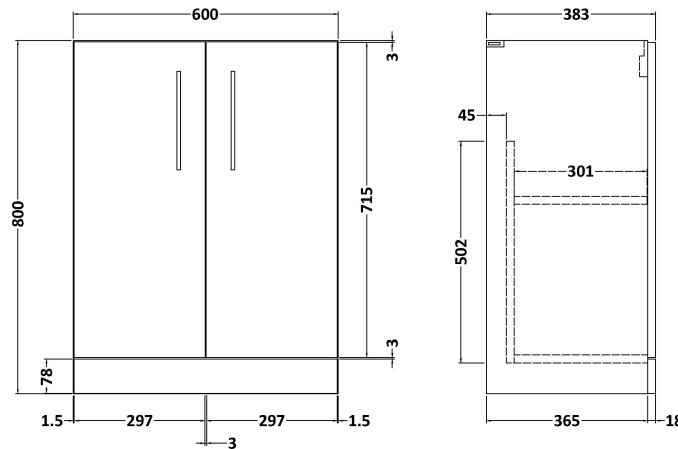

Sales Code: ARN2913R

Description: 1100X390 Combi Unit & Stone Basin Rh

Packaging Details

Barcode: 5056817713836

Sales Code: NVF2903F

Description: 600 Fs 2-Door Unit (365 Deep)

Product Dimensions

Height (mm):	800
Width (mm):	600
Depth (mm):	383
Nett Weight (kg):	17

Packaging Dimensions

Height (mm):	835
Width (mm):	620
Depth (mm):	375
Gross Weight (kg):	17.5

Packaging Data

Box Colour:	Brown Cardboard Box - Printed
Box Qty:	1
Label Size:	100 x 50
Label Colour:	White Label
Label Qty:	2

Sales Code: NVF2941

Description: 500 Wc Unit (235 Deep)

Product Dimensions

Height (mm):	818
Width (mm):	502
Depth (mm):	260
Nett Weight (kg):	13.1

Packaging Dimensions

Height (mm):	825
Width (mm):	525
Depth (mm):	260
Gross Weight (kg):	13.6

Sales Code: SBM911R

Description: L Shaped Basin Rh 1T/H

Product Dimensions

Height (mm):
 Width (mm):
 Depth (mm):
 Nett Weight (kg): 16.5

Packaging Dimensions

Height (mm): 200
 Width (mm): 1175
 Depth (mm): 460
 Gross Weight (kg): 17