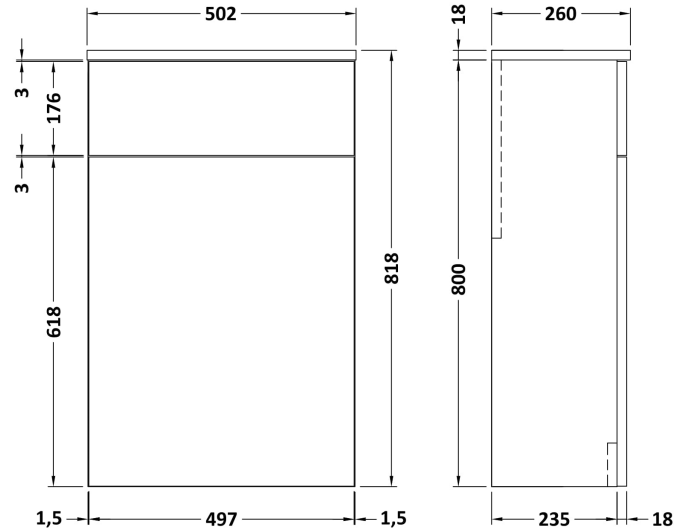

Packaging Dimensions

Height (mm):	835
Width (mm):	620
Depth (mm):	375
Gross Weight (kg):	17.5

Packaging Data

Box Colour:	Brown Cardboard Box - Printed
Box Qty:	1
Label Size:	100 x 50
Label Colour:	White Label
Label Qty:	2

Sales Code: NVF2941

Description: 500 Wc Unit (235 Deep)

Product Dimensions

Height (mm):	818
Width (mm):	502
Depth (mm):	260
Nett Weight (kg):	13.1

Packaging Dimensions

Height (mm):	825
Width (mm):	525
Depth (mm):	260
Gross Weight (kg):	13.6

Packaging Data

Box Colour:	Brown Cardboard Box - Printed
Box Qty:	1
Label Size:	100 x 50
Label Colour:	White Label
Label Qty:	2

Outer Box Dimensions (If Applicable)

Height (mm):	
Width (mm):	
Depth (mm):	
Gross Weight (kg):	
Barcode:	5056678447338

Sales Code: SBM911R

Description: L Shaped Basin Rh 1T/H

Product Dimensions

Height (mm):
 Width (mm):
 Depth (mm):
 Nett Weight (kg): 16.5

Packaging Dimensions

Height (mm): 200
 Width (mm): 1175
 Depth (mm): 460
 Gross Weight (kg): 17