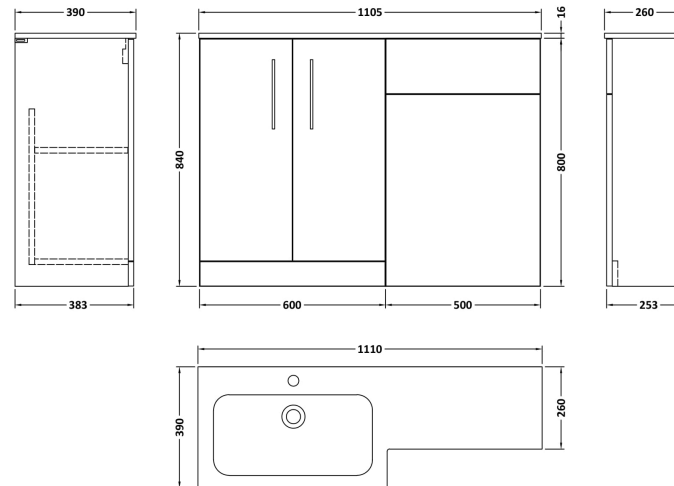

Sales Code: ARN2913R

Description: 1100X390 Combi Unit & Stone Basin Rh

Packaging Details

Barcode: 5056817713836

Sales Code: NVF2903F

Description: 600 Fs 2-Door Unit (365 Deep)

Product Dimensions

Height (mm):	800
Width (mm):	600
Depth (mm):	383
Nett Weight (kg):	17

Packaging Dimensions

Height (mm):	835
Width (mm):	620
Depth (mm):	375
Gross Weight (kg):	17.5

Packaging Data

Box Colour:	Brown Cardboard Box - Printed
Box Qty:	1
Label Size:	100 x 50
Label Colour:	White Label
Label Qty:	2

Sales Code: NVF2941

Description: 500 Wc Unit (235 Deep)

Product Dimensions

Height (mm):	818
Width (mm):	502
Depth (mm):	260
Nett Weight (kg):	13.1

Packaging Dimensions

Height (mm):	825
Width (mm):	525
Depth (mm):	260
Gross Weight (kg):	13.6

Sales Code: SBM911R

Description: L Shaped Basin Rh 1T/H

Product Dimensions

Height (mm):
 Width (mm):
 Depth (mm):
 Nett Weight (kg): 16.5

Packaging Dimensions

Height (mm): 200
 Width (mm): 1175
 Depth (mm): 460
 Gross Weight (kg): 17