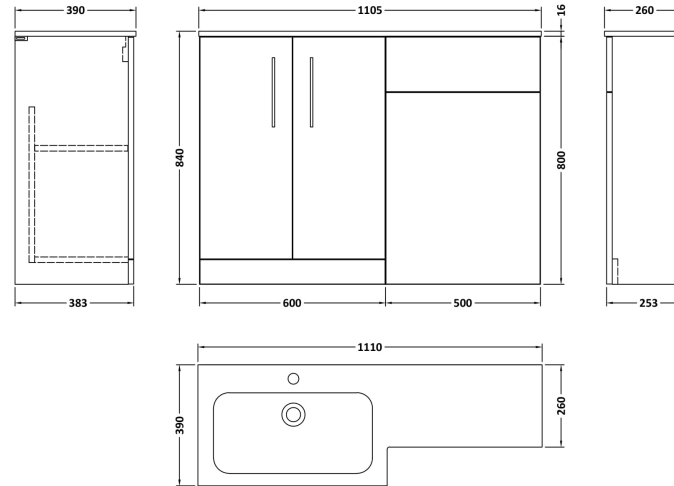

Sales Code: ARN112L

Description: 1100X390 Combi Unit & Stone Basin Lh

Packaging Details

Barcode: 5056817713522

Sales Code: NVF103F

Description: 600 Fs 2-Door Unit (365 Deep)

Product Dimensions

Height (mm):	800
Width (mm):	600
Depth (mm):	383
Nett Weight (kg):	19.5

Packaging Dimensions

Height (mm):	835
Width (mm):	620
Depth (mm):	375
Gross Weight (kg):	20

Packaging Data

Box Colour:	Brown Cardboard Box - Printed
Box Qty:	0
Label Size:	0 x 0
Label Colour:	Not Applicable
Label Qty:	0

Sales Code: NVF141

Description: 500 Wc Unit (235 Deep)

Product Dimensions

Height (mm):	818
Width (mm):	502
Depth (mm):	260
Nett Weight (kg):	13.1

Packaging Dimensions

Height (mm):	825
Width (mm):	525
Depth (mm):	260
Gross Weight (kg):	13.6

Sales Code: SBM111L

Description: L Shaped Basin Lh 1T/H

Product Dimensions

Height (mm):	
Width (mm):	
Depth (mm):	
Nett Weight (kg):	16.5

Packaging Dimensions

Height (mm):	200
Width (mm):	1175
Depth (mm):	460
Gross Weight (kg):	17