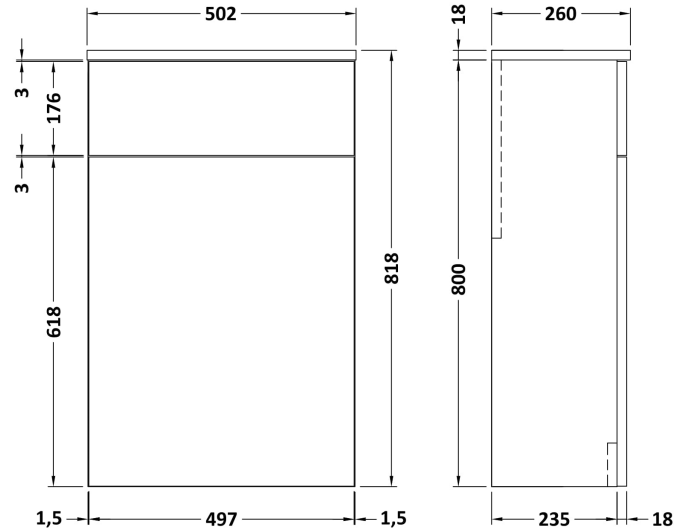

Packaging Dimensions

Height (mm):	835
Width (mm):	620
Depth (mm):	375
Gross Weight (kg):	20

Packaging Data

Box Colour:	Brown Cardboard Box - Printed
Box Qty:	0
Label Size:	0 x 0
Label Colour:	Not Applicable
Label Qty:	0

Outer Box Dimensions (If Applicable)

Height (mm):	
Width (mm):	
Depth (mm):	
Gross Weight (kg):	
Barcode:	5056462614298

Product Details

Country of Origin:	China
Fitting Instruction:	No
CE & UKCA:	N/A
FSC Certified Materials:	Yes
Colour:	Gloss White
Construction Method:	Cam & Wood Dowel
Construction Type:	Rigid
Cabinet Finish:	MFC Painted Gloss
Fascia Finish:	Mdf Painted Gloss
Cabinet Thickness (mm):	16
Fascia Thickness (mm):	18
Drawer Included:	No
Drawer Type:	Not Applicable
No of Shelves:	1
Hinge Type:	95 Degree Soft Close
Hinge Included:	Yes, Supplied
Adjustable Legs:	No, Not Required
Fixings Included:	Yes
Handle Style:	Contemporary
Waste Shroud:	No
Handle Included:	Yes, Supplied
Handle Type:	D-Shape

Sales Code: NVF141

Description: 500 Wc Unit (235 Deep)

Product Dimensions

Height (mm):	818
Width (mm):	502
Depth (mm):	260
Nett Weight (kg):	13.1

Packaging Dimensions

Height (mm):	825
Width (mm):	525
Depth (mm):	260
Gross Weight (kg):	13.6

Sales Code: SBM111L

Description: L Shaped Basin Lh 1T/H

Product Dimensions

Height (mm):	
Width (mm):	
Depth (mm):	
Nett Weight (kg):	16.5

Packaging Dimensions

Height (mm):	200
Width (mm):	1175
Depth (mm):	460
Gross Weight (kg):	17