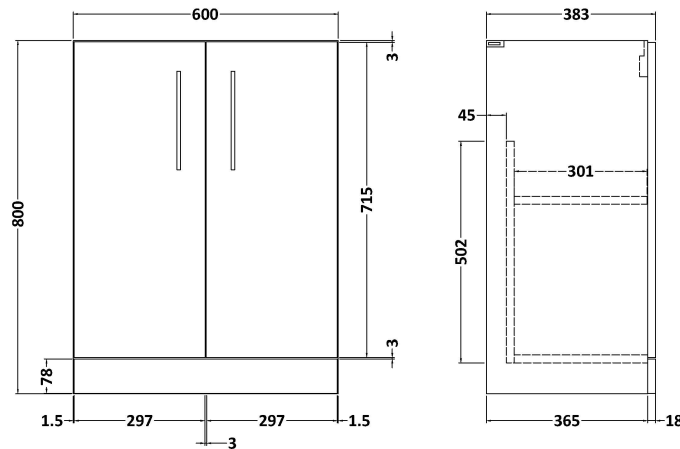

Sales Code: ARN112L

Description: 1100X390 Combi Unit & Stone Basin Lh

Packaging Details

Barcode: 5056817713522

Sales Code: NVF103F

Description: 600 Fs 2-Door Unit (365 Deep)

Product Dimensions

Height (mm):	800
Width (mm):	600
Depth (mm):	383
Nett Weight (kg):	19.5

Packaging Dimensions

Height (mm):	835
Width (mm):	620
Depth (mm):	375
Gross Weight (kg):	20

Packaging Data

Box Colour:	Brown Cardboard Box - Printed
Box Qty:	0
Label Size:	0 x 0
Label Colour:	Not Applicable
Label Qty:	0

Sales Code: NVF141

Description: 500 Wc Unit (235 Deep)

Product Dimensions

Height (mm):	818
Width (mm):	502
Depth (mm):	260
Nett Weight (kg):	13.1

Packaging Dimensions

Height (mm):	825
Width (mm):	525
Depth (mm):	260
Gross Weight (kg):	13.6

Sales Code: SBM111L

Description: L Shaped Basin Lh 1T/H

Product Dimensions

Height (mm):	
Width (mm):	
Depth (mm):	
Nett Weight (kg):	16.5

Packaging Dimensions

Height (mm):	200
Width (mm):	1175
Depth (mm):	460
Gross Weight (kg):	17