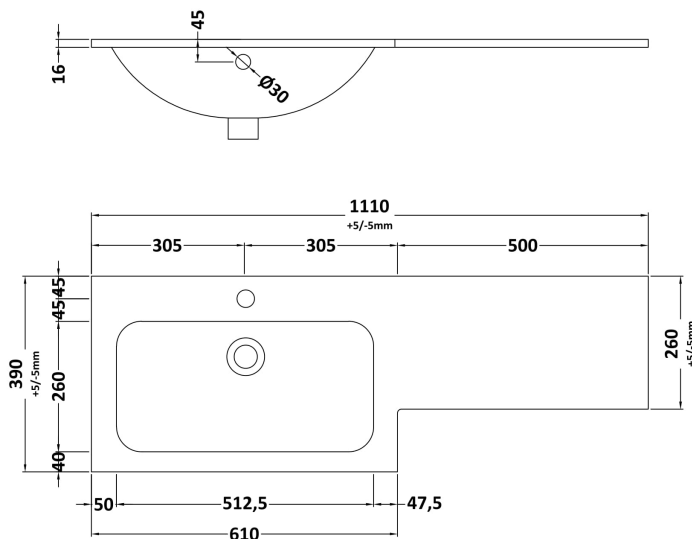

Sales Code: NVF141

Description: 500 Wc Unit (235 Deep)

Product Dimensions

Height (mm):	818
Width (mm):	502
Depth (mm):	260
Nett Weight (kg):	13.1

Packaging Dimensions

Height (mm):	825
Width (mm):	525
Depth (mm):	260
Gross Weight (kg):	13.6

Packaging Data

Box Colour:	Brown Cardboard Box - Printed
Box Qty:	0
Label Size:	0 x 0
Label Colour:	Not Applicable
Label Qty:	0

Outer Box Dimensions (If Applicable)

Height (mm):	
Width (mm):	
Depth (mm):	
Gross Weight (kg):	
Barcode:	5056462618395

Sales Code: SBM111L

Description: L Shaped Basin Lh 1T/H

Product Dimensions

Height (mm):	
Width (mm):	
Depth (mm):	
Nett Weight (kg):	16.5

Packaging Dimensions

Height (mm):	200
Width (mm):	1175
Depth (mm):	460
Gross Weight (kg):	17

Packaging Data

Box Colour:	
Box Qty:	
Label Size:	x
Label Colour:	
Label Qty:	

Outer Box Dimensions (If Applicable)

Height (mm):	
Width (mm):	
Depth (mm):	
Gross Weight (kg):	
Barcode:	5056678424322

Product Details