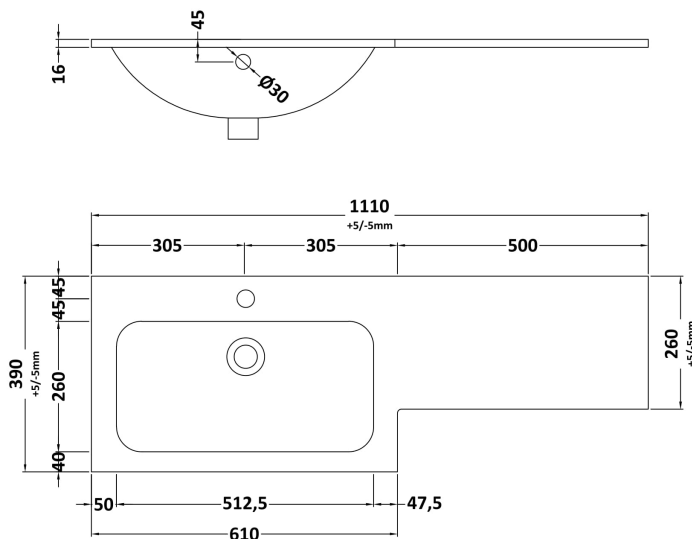

Sales Code: NVF2241

Description: 500 Wc Unit (235 Deep)

Product Dimensions

Height (mm):	818
Width (mm):	502
Depth (mm):	260
Nett Weight (kg):	13.1

Packaging Dimensions

Height (mm):	825
Width (mm):	525
Depth (mm):	260
Gross Weight (kg):	13.6

Packaging Data

Box Colour:	Brown Cardboard Box - Printed
Box Qty:	0
Label Size:	0 x 0
Label Colour:	White Label
Label Qty:	2

Outer Box Dimensions (If Applicable)

Height (mm):	
Width (mm):	
Depth (mm):	
Gross Weight (kg):	
Barcode:	5056678405949

Sales Code: SBM111L

Description: L Shaped Basin Lh 1T/H

Product Dimensions

Height (mm):	
Width (mm):	
Depth (mm):	
Nett Weight (kg):	16.5

Packaging Dimensions

Height (mm):	200
Width (mm):	1175
Depth (mm):	460
Gross Weight (kg):	17

Packaging Data

Box Colour:	
Box Qty:	
Label Size:	x
Label Colour:	
Label Qty:	

Outer Box Dimensions (If Applicable)

Height (mm):	
Width (mm):	
Depth (mm):	
Gross Weight (kg):	
Barcode:	5056678424322

Product Details