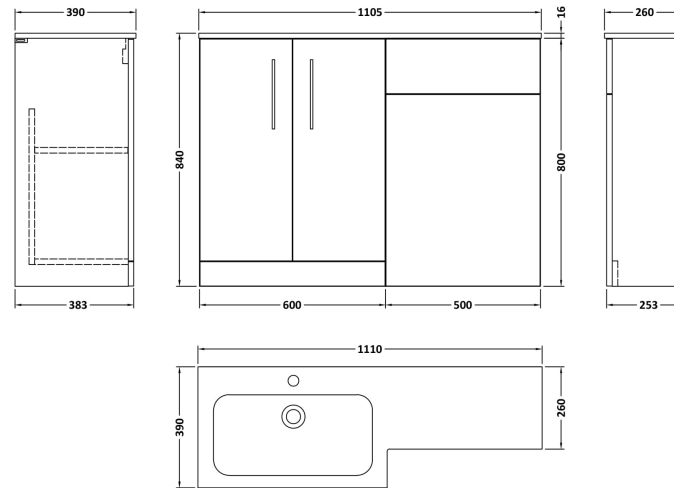

Sales Code: ARN2212L

Description: 1100X390 Combi Unit & Stone Basin Lh

Packaging Details

Barcode: 5056817713546

Sales Code: NVF2203F

Description: 600 Fs 2-Door Unit (365 Deep)

Product Dimensions

Height (mm):	800
Width (mm):	600
Depth (mm):	383
Nett Weight (kg):	19.5

Packaging Dimensions

Height (mm):	835
Width (mm):	620
Depth (mm):	375
Gross Weight (kg):	20

Packaging Data

Box Colour:	Brown Cardboard Box - Printed
Box Qty:	0
Label Size:	0 x 0
Label Colour:	White Label
Label Qty:	2

Sales Code: NVF2241

Description: 500 Wc Unit (235 Deep)

Product Dimensions

Height (mm):	818
Width (mm):	502
Depth (mm):	260
Nett Weight (kg):	13.1

Packaging Dimensions

Height (mm):	825
Width (mm):	525
Depth (mm):	260
Gross Weight (kg):	13.6

Sales Code: SBM111L

Description: L Shaped Basin Lh 1T/H

Product Dimensions

Height (mm):	
Width (mm):	
Depth (mm):	
Nett Weight (kg):	16.5

Packaging Dimensions

Height (mm):	200
Width (mm):	1175
Depth (mm):	460
Gross Weight (kg):	17