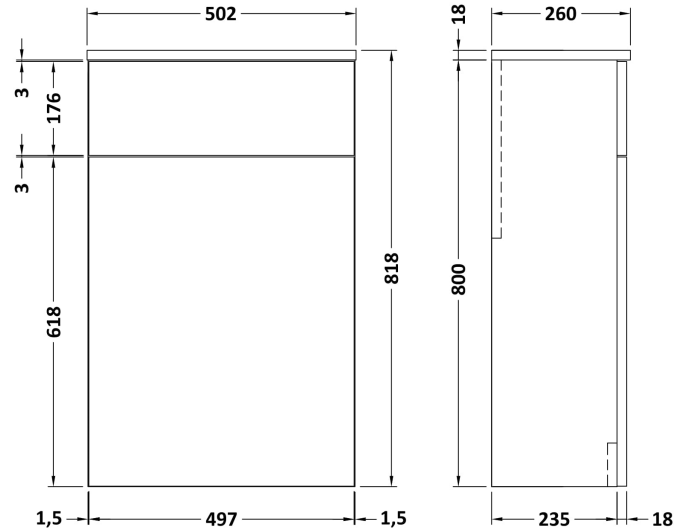

Packaging Dimensions

Height (mm):	835
Width (mm):	620
Depth (mm):	375
Gross Weight (kg):	20

Packaging Data

Box Colour:	Brown Cardboard Box - Printed
Box Qty:	0
Label Size:	0 x 0
Label Colour:	White Label
Label Qty:	2

Sales Code: NVF2241

Description: 500 Wc Unit (235 Deep)

Product Dimensions

Height (mm):	818
Width (mm):	502
Depth (mm):	260
Nett Weight (kg):	13.1

Packaging Dimensions

Height (mm):	825
Width (mm):	525
Depth (mm):	260
Gross Weight (kg):	13.6

Sales Code: SBM111L

Description: L Shaped Basin Lh 1T/H

Product Dimensions

Height (mm):	
Width (mm):	
Depth (mm):	
Nett Weight (kg):	16.5

Packaging Dimensions

Height (mm):	200
Width (mm):	1175
Depth (mm):	460
Gross Weight (kg):	17

Packaging Data

Box Colour:	
Box Qty:	
Label Size:	x
Label Colour:	
Label Qty:	

Outer Box Dimensions (If Applicable)

Height (mm):	
Width (mm):	
Depth (mm):	
Gross Weight (kg):	
Barcode:	5056678424322

Product Details