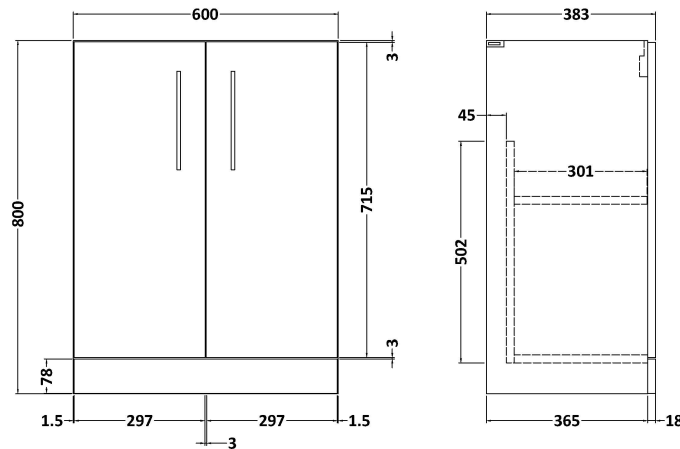

Sales Code: ARN2212L

Description: 1100X390 Combi Unit & Stone Basin Lh

Packaging Details

Barcode: 5056817713546

Sales Code: NVF2203F

Description: 600 Fs 2-Door Unit (365 Deep)

Product Dimensions

Height (mm):	800
Width (mm):	600
Depth (mm):	383
Nett Weight (kg):	19.5

Packaging Dimensions

Height (mm):	835
Width (mm):	620
Depth (mm):	375
Gross Weight (kg):	20

Packaging Data

Box Colour:	Brown Cardboard Box - Printed
Box Qty:	0
Label Size:	0 x 0
Label Colour:	White Label
Label Qty:	2

Sales Code: NVF2241

Description: 500 Wc Unit (235 Deep)

Product Dimensions

Height (mm):	818
Width (mm):	502
Depth (mm):	260
Nett Weight (kg):	13.1

Packaging Dimensions

Height (mm):	825
Width (mm):	525
Depth (mm):	260
Gross Weight (kg):	13.6

Sales Code: SBM111L

Description: L Shaped Basin Lh 1T/H

Product Dimensions

Height (mm):	
Width (mm):	
Depth (mm):	
Nett Weight (kg):	16.5

Packaging Dimensions

Height (mm):	200
Width (mm):	1175
Depth (mm):	460
Gross Weight (kg):	17