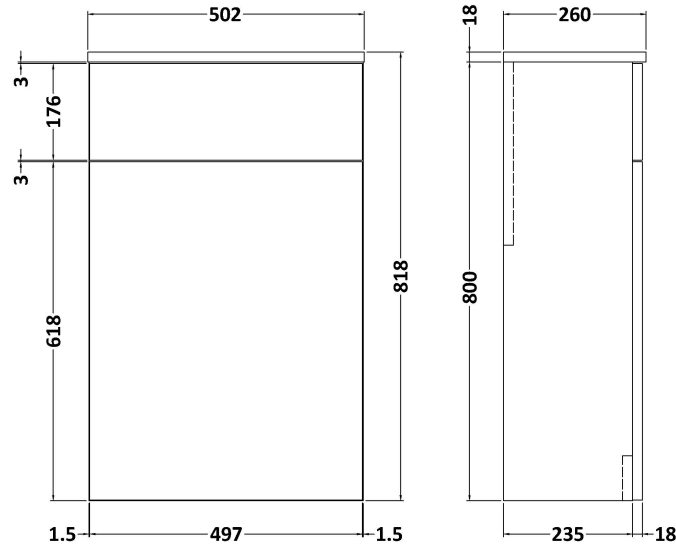

Packaging Dimensions

Height (mm):	835
Width (mm):	620
Depth (mm):	375
Gross Weight (kg):	20

Packaging Data

Box Colour:	Brown Cardboard Box
Box Qty:	1
Label Size:	100 x 50
Label Colour:	White Label
Label Qty:	2

Sales Code: NVF641N

Description: 500 Wc Unit (235 Deep)

Product Dimensions

Height (mm):	818
Width (mm):	502
Depth (mm):	260
Nett Weight (kg):	13.1

Packaging Dimensions

Height (mm):	845
Width (mm):	525
Depth (mm):	225
Gross Weight (kg):	13.6

Packaging Data

Box Colour:	Brown Cardboard Box
Box Qty:	1
Label Size:	100 x 50
Label Colour:	White Label
Label Qty:	2

Outer Box Dimensions (If Applicable)

Height (mm):	
Width (mm):	
Depth (mm):	
Gross Weight (kg):	
Barcode:	5056462660325

Sales Code: SBM911R

Description: L Shaped Basin Rh 1T/H

Product Dimensions

Height (mm):
 Width (mm):
 Depth (mm):
 Nett Weight (kg): 16.5

Packaging Dimensions

Height (mm): 200
 Width (mm): 1175
 Depth (mm): 460
 Gross Weight (kg): 17