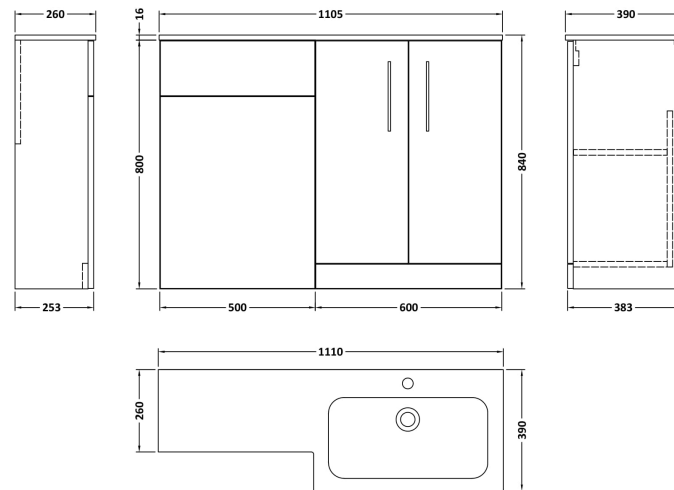

Sales Code: ARN613R

Description: 1100X390 Combi Unit & Stone Basin Rh

Packaging Details

Barcode: 5056817713867

Sales Code: NVF603N

Description: 600 Fs 2-Door Unit (365 Deep)

Product Dimensions

Height (mm):	800
Width (mm):	600
Depth (mm):	383
Nett Weight (kg):	19.5

Packaging Dimensions

Height (mm):	835
Width (mm):	620
Depth (mm):	375
Gross Weight (kg):	20

Packaging Data

Box Colour:	Brown Cardboard Box
Box Qty:	1
Label Size:	100 x 50
Label Colour:	White Label
Label Qty:	2

Sales Code: NVF641N

Description: 500 Wc Unit (235 Deep)

Product Dimensions

Height (mm):	818
Width (mm):	502
Depth (mm):	260
Nett Weight (kg):	13.1

Packaging Dimensions

Height (mm):	845
Width (mm):	525
Depth (mm):	225
Gross Weight (kg):	13.6

Sales Code: SBM911R

Description: L Shaped Basin Rh 1T/H

Product Dimensions

Height (mm):
 Width (mm):
 Depth (mm):
 Nett Weight (kg): 16.5

Packaging Dimensions

Height (mm): 200
 Width (mm): 1175
 Depth (mm): 460
 Gross Weight (kg): 17