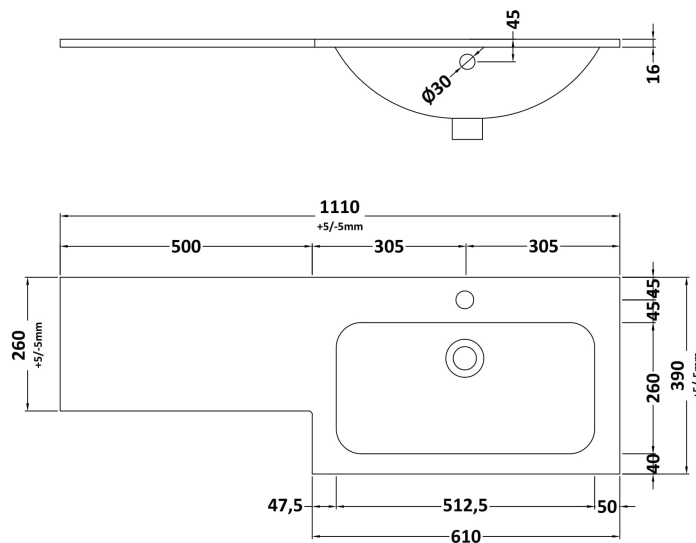

Sales Code: NVF641N

Description: 500 Wc Unit (235 Deep)

Product Dimensions

Height (mm):	818
Width (mm):	502
Depth (mm):	260
Nett Weight (kg):	13.1

Packaging Dimensions

Height (mm):	845
Width (mm):	525
Depth (mm):	225
Gross Weight (kg):	13.6

Packaging Data

Box Colour:	Brown Cardboard Box
Box Qty:	1
Label Size:	100 x 50
Label Colour:	White Label
Label Qty:	2

Outer Box Dimensions (If Applicable)

Height (mm):	
Width (mm):	
Depth (mm):	
Gross Weight (kg):	
Barcode:	5056462660325

Sales Code: SBM911R

Description: L Shaped Basin Rh 1T/H

Product Dimensions

Height (mm):
 Width (mm):
 Depth (mm):
 Nett Weight (kg): 16.5

Packaging Dimensions

Height (mm): 200
 Width (mm): 1175
 Depth (mm): 460
 Gross Weight (kg): 17

Packaging Data

Box Colour:
 Box Qty:
 Label Size: x
 Label Colour:
 Label Qty:

Outer Box Dimensions (If Applicable)

Height (mm):
 Width (mm):
 Depth (mm):
 Gross Weight (kg):
 Barcode: 5056678424292

Product Details