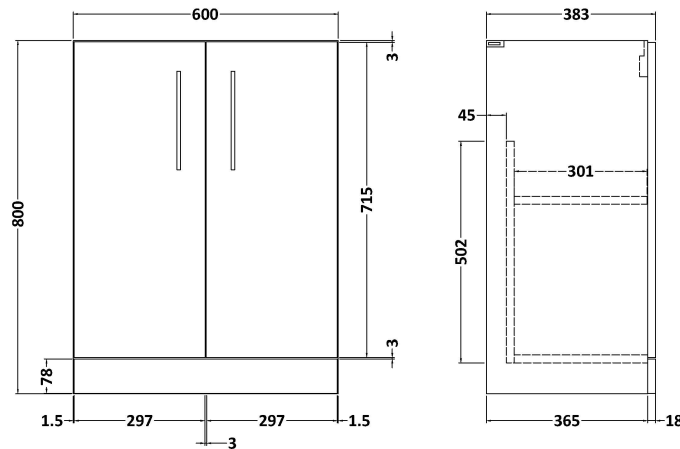

Sales Code: ARN613R

Description: 1100X390 Combi Unit & Stone Basin Rh

Packaging Details

Barcode: 5056817713867

Sales Code: NVF603N

Description: 600 Fs 2-Door Unit (365 Deep)

Product Dimensions

Height (mm):	800
Width (mm):	600
Depth (mm):	383
Nett Weight (kg):	19.5

Packaging Dimensions

Height (mm):	835
Width (mm):	620
Depth (mm):	375
Gross Weight (kg):	20

Packaging Data

Box Colour:	Brown Cardboard Box
Box Qty:	1
Label Size:	100 x 50
Label Colour:	White Label
Label Qty:	2

Sales Code: NVF641N

Description: 500 Wc Unit (235 Deep)

Product Dimensions

Height (mm):	818
Width (mm):	502
Depth (mm):	260
Nett Weight (kg):	13.1

Packaging Dimensions

Height (mm):	845
Width (mm):	525
Depth (mm):	225
Gross Weight (kg):	13.6

Sales Code: SBM911R

Description: L Shaped Basin Rh 1T/H

Product Dimensions

Height (mm):
 Width (mm):
 Depth (mm):
 Nett Weight (kg): 16.5

Packaging Dimensions

Height (mm): 200
 Width (mm): 1175
 Depth (mm): 460
 Gross Weight (kg): 17