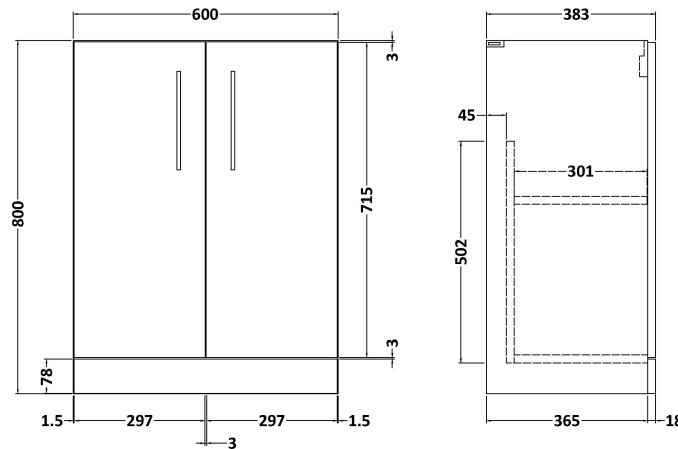

### Product Dimensions

Height (mm):	800
Width (mm):	600
Depth (mm):	383
Nett Weight (kg):	19.5

### Packaging Dimensions

Height (mm):	835
Width (mm):	620
Depth (mm):	375
Gross Weight (kg):	20

### Product Dimensions

Height (mm):	818
Width (mm):	502
Depth (mm):	260
Nett Weight (kg):	13.1

### Packaging Dimensions

Height (mm):	825
Width (mm):	525
Depth (mm):	260
Gross Weight (kg):	13.6