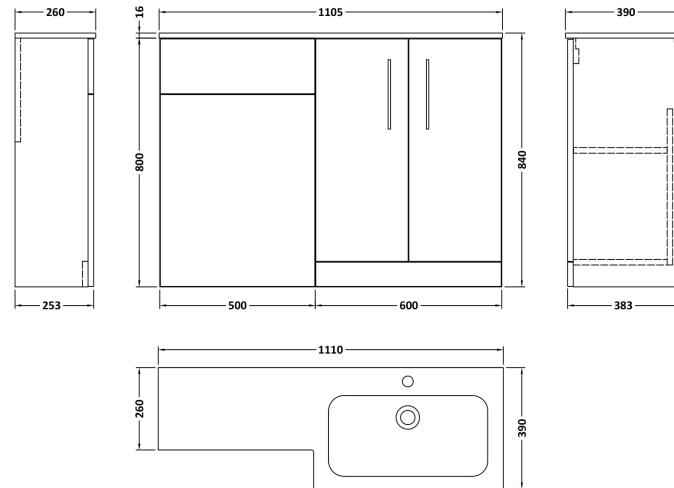

Sales Code: ARN812R

Description: 1100X390 Combi Unit & Stone Basin Rh

Packaging Details

Barcode: 5056817713690