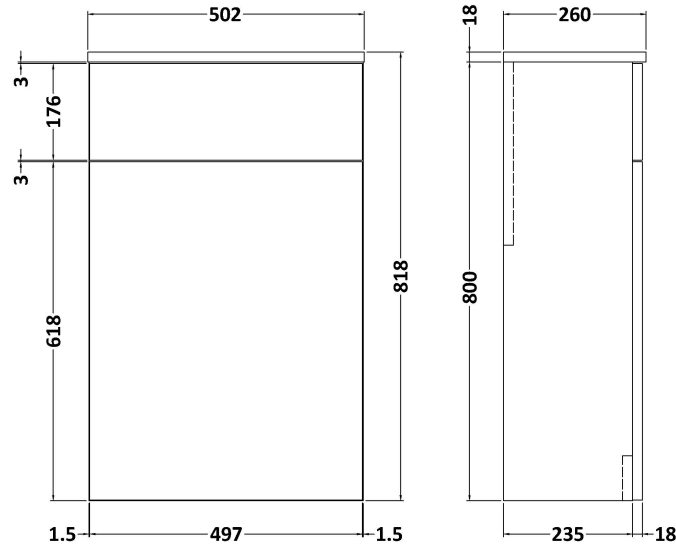

### Product Dimensions

Height (mm):	800
Width (mm):	600
Depth (mm):	383
Nett Weight (kg):	19.5

### Packaging Dimensions

Height (mm):	835
Width (mm):	620
Depth (mm):	375
Gross Weight (kg):	20

### Outer Box Dimensions (If Applicable)

Height (mm):	
Width (mm):	
Depth (mm):	
Gross Weight (kg):	
Barcode:	5056462657981

### Product Dimensions

Height (mm):	818
Width (mm):	502
Depth (mm):	260
Nett Weight (kg):	13.1