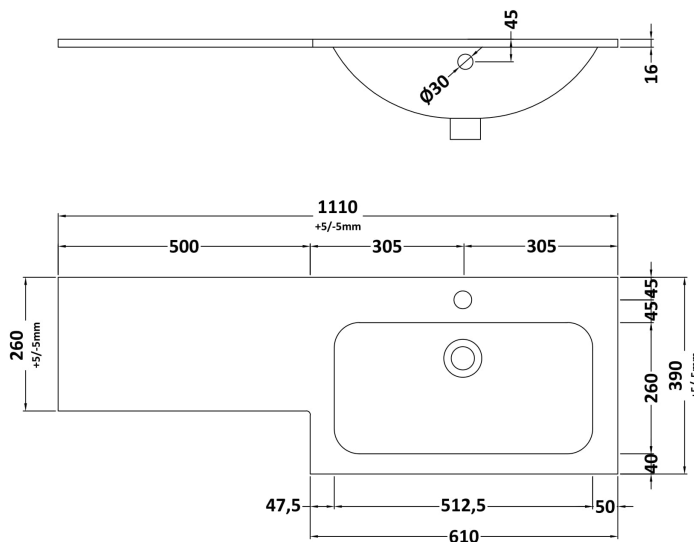

Sales Code: SBM111R

Description: L Shaped Basin Rh 1T/H

Product Dimensions

Height (mm):
Width (mm):
Depth (mm):
Nett Weight (kg): 16.5

Packaging Dimensions

Height (mm): 200
Width (mm): 1175
Depth (mm): 460
Gross Weight (kg): 17

Packaging Data

Box Colour:
Box Qty:
Label Size: x
Label Colour:
Label Qty:

Outer Box Dimensions (If Applicable)

Height (mm):
Width (mm):
Depth (mm):
Gross Weight (kg):
Barcode: 5056678424308

Product Details

Country of Origin: China
Fitting Instruction: No
Certification: CE & UKCA: WRAS: WRAS No:
Product Material:
Fixing Supplied:

Pans/Bidets: Trap Style: Includes Seat:

Seats: Seat Type: Material:
Function: Hinge Type:
Hinge Material:

Cisterns: Operating Type: Fittings:
Lever Type:

Basins: Tap Hole: Chain Stay Hole:
Template: Waste Type Req:
Overflow Inc: Overflow Cover:
Inner Bowl Depth (mm):