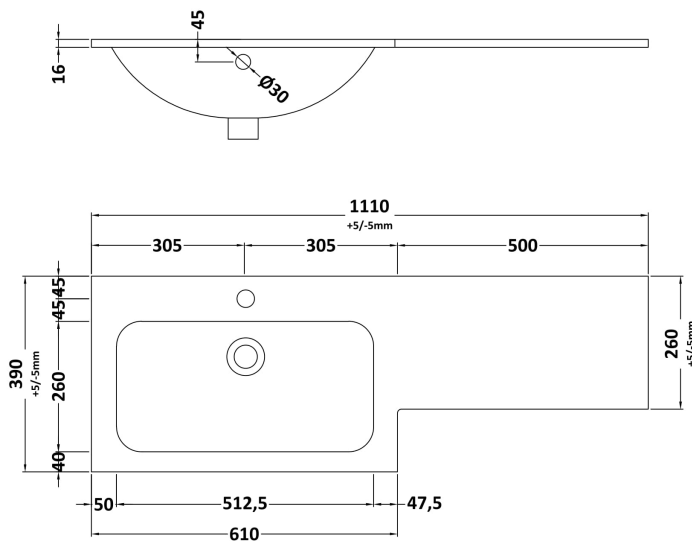

Sales Code: NVF2241

Description: 500 Wc Unit (235 Deep)

Product Dimensions

Height (mm):	818
Width (mm):	502
Depth (mm):	260
Nett Weight (kg):	13.1

Packaging Dimensions

Height (mm):	825
Width (mm):	525
Depth (mm):	260
Gross Weight (kg):	13.6

Packaging Data

Box Colour:	Brown Cardboard Box - Printed
Box Qty:	0
Label Size:	0 x 0
Label Colour:	White Label
Label Qty:	2

Outer Box Dimensions (If Applicable)

Height (mm):	
Width (mm):	
Depth (mm):	
Gross Weight (kg):	
Barcode:	5056678405949

Sales Code: SBM911L

Description: L Shaped Basin Lh 1T/H

Product Dimensions

Height (mm):	
Width (mm):	
Depth (mm):	
Nett Weight (kg):	16.5

Packaging Dimensions

Height (mm):	200
Width (mm):	1175
Depth (mm):	460
Gross Weight (kg):	17

Packaging Data

Box Colour:	
Box Qty:	
Label Size:	x
Label Colour:	
Label Qty:	

Outer Box Dimensions (If Applicable)

Height (mm):	
Width (mm):	
Depth (mm):	
Gross Weight (kg):	
Barcode:	5056678424315

Product Details