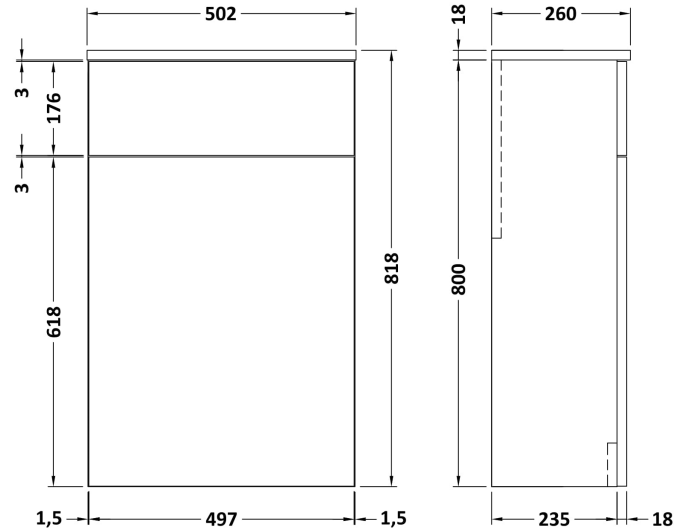

Packaging Dimensions

Height (mm):	835
Width (mm):	620
Depth (mm):	375
Gross Weight (kg):	20

Packaging Data

Box Colour:	Brown Cardboard Box - Printed
Box Qty:	0
Label Size:	0 x 0
Label Colour:	White Label
Label Qty:	2

Sales Code: NVF2241

Description: 500 Wc Unit (235 Deep)

Product Dimensions

Height (mm):	818
Width (mm):	502
Depth (mm):	260
Nett Weight (kg):	13.1

Packaging Dimensions

Height (mm):	825
Width (mm):	525
Depth (mm):	260
Gross Weight (kg):	13.6

Sales Code: SBM911L

Description: L Shaped Basin Lh 1T/H

Product Dimensions

Height (mm):	
Width (mm):	
Depth (mm):	
Nett Weight (kg):	16.5

Packaging Dimensions

Height (mm):	200
Width (mm):	1175
Depth (mm):	460
Gross Weight (kg):	17

Packaging Data

Box Colour:	
Box Qty:	
Label Size:	x
Label Colour:	
Label Qty:	

Outer Box Dimensions (If Applicable)

Height (mm):	
Width (mm):	
Depth (mm):	
Gross Weight (kg):	
Barcode:	5056678424315

Product Details