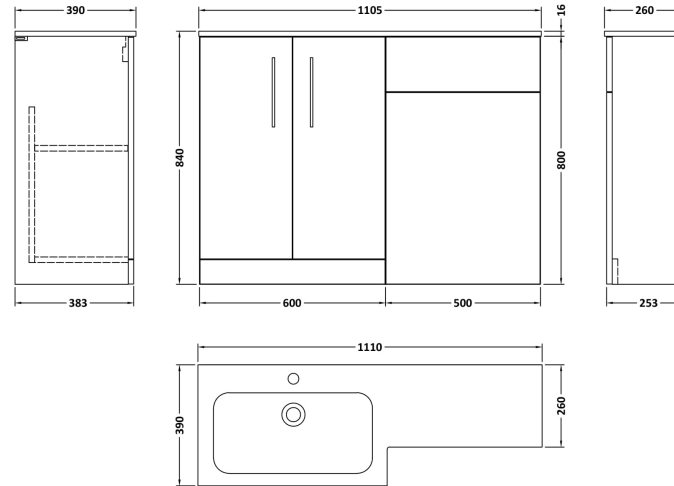

Sales Code: ARN2213L

Description: 1100X390 Combi Unit & Stone Basin Lh

Packaging Details

Barcode: 5056817713720

Sales Code: NVF2203F

Description: 600 Fs 2-Door Unit (365 Deep)

Product Dimensions

Height (mm):	800
Width (mm):	600
Depth (mm):	383
Nett Weight (kg):	19.5

Packaging Dimensions

Height (mm):	835
Width (mm):	620
Depth (mm):	375
Gross Weight (kg):	20

Packaging Data

Box Colour:	Brown Cardboard Box - Printed
Box Qty:	0
Label Size:	0 x 0
Label Colour:	White Label
Label Qty:	2

Sales Code: NVF2241

Description: 500 Wc Unit (235 Deep)

Product Dimensions

Height (mm):	818
Width (mm):	502
Depth (mm):	260
Nett Weight (kg):	13.1

Packaging Dimensions

Height (mm):	825
Width (mm):	525
Depth (mm):	260
Gross Weight (kg):	13.6

Sales Code: SBM911L

Description: L Shaped Basin Lh 1T/H

Product Dimensions

Height (mm):	
Width (mm):	
Depth (mm):	
Nett Weight (kg):	16.5

Packaging Dimensions

Height (mm):	200
Width (mm):	1175
Depth (mm):	460
Gross Weight (kg):	17