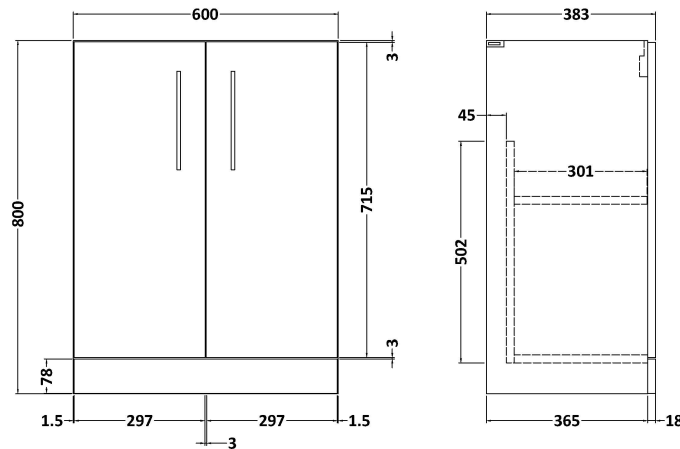

Sales Code: ARN2213L

Description: 1100X390 Combi Unit & Stone Basin Lh

Packaging Details

Barcode: 5056817713720

Sales Code: NVF2203F

Description: 600 Fs 2-Door Unit (365 Deep)

Product Dimensions

Height (mm):	800
Width (mm):	600
Depth (mm):	383
Nett Weight (kg):	19.5

Packaging Dimensions

Height (mm):	835
Width (mm):	620
Depth (mm):	375
Gross Weight (kg):	20

Packaging Data

Box Colour:	Brown Cardboard Box - Printed
Box Qty:	0
Label Size:	0 x 0
Label Colour:	White Label
Label Qty:	2

Sales Code: NVF2241

Description: 500 Wc Unit (235 Deep)

Product Dimensions

Height (mm):	818
Width (mm):	502
Depth (mm):	260
Nett Weight (kg):	13.1

Packaging Dimensions

Height (mm):	825
Width (mm):	525
Depth (mm):	260
Gross Weight (kg):	13.6

Sales Code: SBM911L

Description: L Shaped Basin Lh 1T/H

Product Dimensions

Height (mm):	
Width (mm):	
Depth (mm):	
Nett Weight (kg):	16.5

Packaging Dimensions

Height (mm):	200
Width (mm):	1175
Depth (mm):	460
Gross Weight (kg):	17