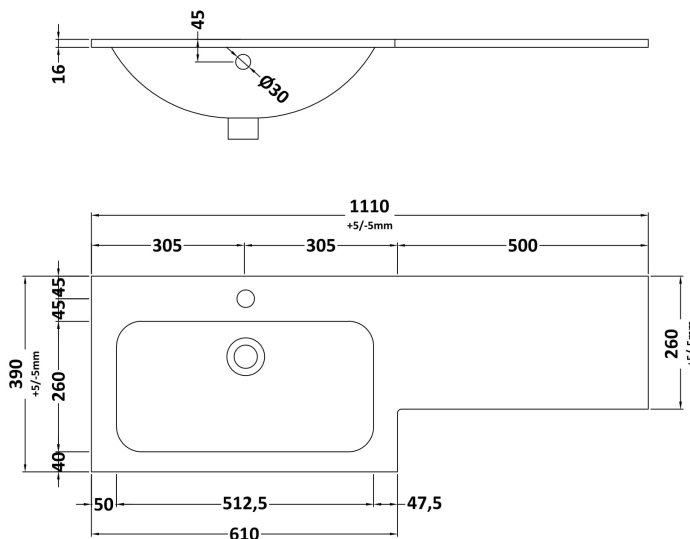

Sales Code: NVF2541

Description: 500 Wc Unit (235 Deep)

Product Dimensions

Height (mm):	818
Width (mm):	502
Depth (mm):	253
Nett Weight (kg):	13.6

Packaging Dimensions

Height (mm):	845
Width (mm):	525
Depth (mm):	225
Gross Weight (kg):	13.6

Packaging Data

Box Colour:	Brown Cardboard Box
Box Qty:	1
Label Size:	100 x 50
Label Colour:	White Label
Label Qty:	2

Outer Box Dimensions (If Applicable)

Height (mm):	
Width (mm):	
Depth (mm):	
Gross Weight (kg):	
Barcode:	5056462660042

Sales Code: SBM111L

Description: L Shaped Basin Lh 1T/H

Product Dimensions

Height (mm):	
Width (mm):	
Depth (mm):	
Nett Weight (kg):	16.5

Packaging Dimensions

Height (mm):	200
Width (mm):	1175
Depth (mm):	460
Gross Weight (kg):	17

Packaging Data

Box Colour:	
Box Qty:	
Label Size:	x
Label Colour:	
Label Qty:	

Outer Box Dimensions (If Applicable)

Height (mm):	
Width (mm):	
Depth (mm):	
Gross Weight (kg):	
Barcode:	5056678424322

Product Details