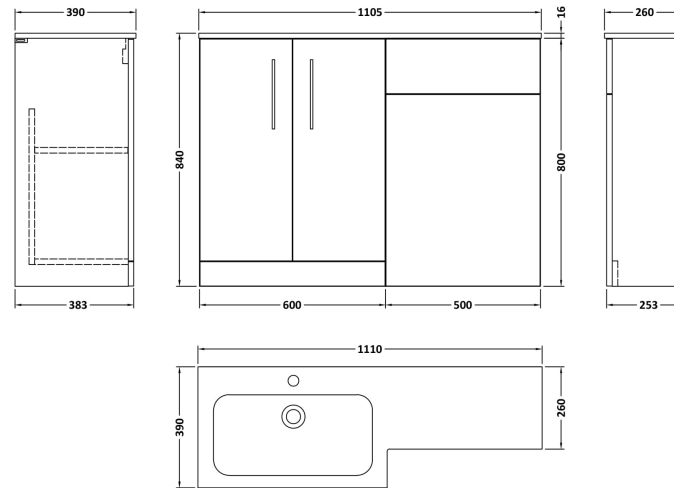

Sales Code: ARN2512L

Description: 1100X390 Combi Unit & Stone Basin Lh

Packaging Details

Barcode: 5056817713553

Sales Code: NVF2503

Description: 600 Fs 2-Door Unit (365 Deep)

Product Dimensions

Height (mm):	800
Width (mm):	600
Depth (mm):	383
Nett Weight (kg):	19.5

Packaging Dimensions

Height (mm):	835
Width (mm):	620
Depth (mm):	375
Gross Weight (kg):	20

Packaging Data

Box Colour:	Brown Cardboard Box
Box Qty:	1
Label Size:	100 x 50
Label Colour:	White Label
Label Qty:	2

Sales Code: NVF2541

Description: 500 Wc Unit (235 Deep)

Product Dimensions

Height (mm):	818
Width (mm):	502
Depth (mm):	253
Nett Weight (kg):	13.6

Packaging Dimensions

Height (mm):	845
Width (mm):	525
Depth (mm):	225
Gross Weight (kg):	13.6

Sales Code: SBM111L

Description: L Shaped Basin Lh 1T/H

Product Dimensions

Height (mm):	
Width (mm):	
Depth (mm):	
Nett Weight (kg):	16.5

Packaging Dimensions

Height (mm):	200
Width (mm):	1175
Depth (mm):	460
Gross Weight (kg):	17