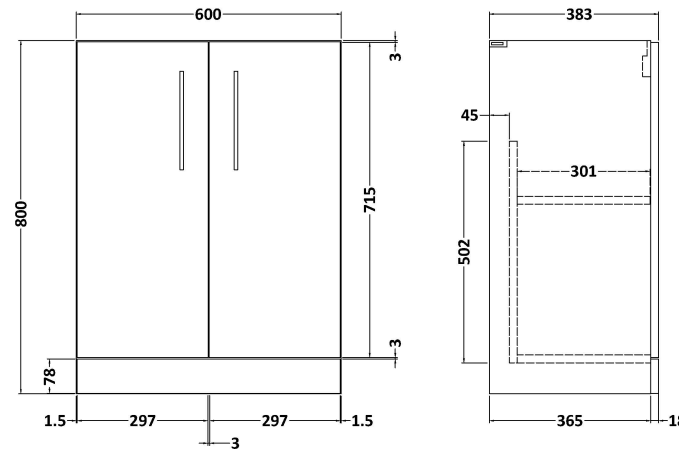

Sales Code: ARN2512L

Description: 1100X390 Combi Unit & Stone Basin Lh

Packaging Details

Barcode: 5056817713553

Sales Code: NVF2503

Description: 600 Fs 2-Door Unit (365 Deep)

Product Dimensions

Height (mm):	800
Width (mm):	600
Depth (mm):	383
Nett Weight (kg):	19.5

Packaging Dimensions

Height (mm):	835
Width (mm):	620
Depth (mm):	375
Gross Weight (kg):	20

Packaging Data

Box Colour:	Brown Cardboard Box
Box Qty:	1
Label Size:	100 x 50
Label Colour:	White Label
Label Qty:	2

Sales Code: NVF2541

Description: 500 Wc Unit (235 Deep)

Product Dimensions

Height (mm):	818
Width (mm):	502
Depth (mm):	253
Nett Weight (kg):	13.6

Packaging Dimensions

Height (mm):	845
Width (mm):	525
Depth (mm):	225
Gross Weight (kg):	13.6

Sales Code: SBM111L

Description: L Shaped Basin Lh 1T/H

Product Dimensions

Height (mm):	
Width (mm):	
Depth (mm):	
Nett Weight (kg):	16.5

Packaging Dimensions

Height (mm):	200
Width (mm):	1175
Depth (mm):	460
Gross Weight (kg):	17