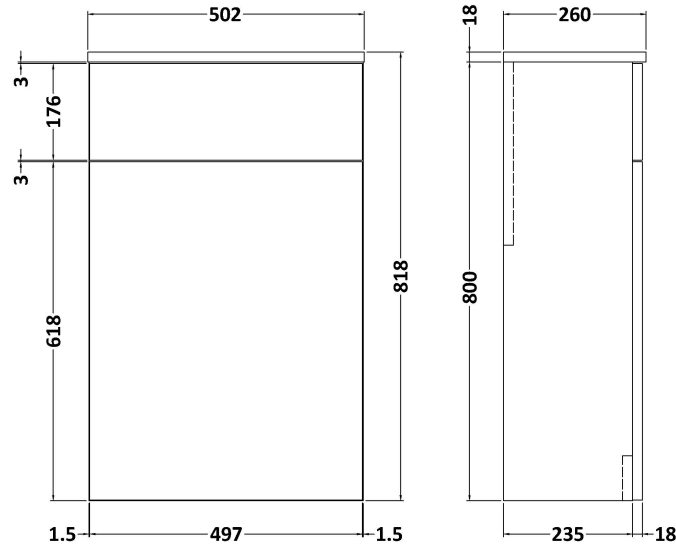

Packaging Dimensions

Height (mm):	835
Width (mm):	620
Depth (mm):	375
Gross Weight (kg):	20

Packaging Data

Box Colour:	Brown Cardboard Box
Box Qty:	1
Label Size:	100 x 50
Label Colour:	White Label
Label Qty:	2

Sales Code: NVF2541

Description: 500 Wc Unit (235 Deep)

Product Dimensions

Height (mm):	818
Width (mm):	502
Depth (mm):	253
Nett Weight (kg):	13.6

Packaging Dimensions

Height (mm):	845
Width (mm):	525
Depth (mm):	225
Gross Weight (kg):	13.6

Packaging Data

Box Colour:	Brown Cardboard Box
Box Qty:	1
Label Size:	100 x 50
Label Colour:	White Label
Label Qty:	2

Outer Box Dimensions (If Applicable)

Height (mm):	
Width (mm):	
Depth (mm):	
Gross Weight (kg):	
Barcode:	5056462660042

Sales Code: SBM111L

Description: L Shaped Basin Lh 1T/H

Product Dimensions

Height (mm):	
Width (mm):	
Depth (mm):	
Nett Weight (kg):	16.5

Packaging Dimensions

Height (mm):	200
Width (mm):	1175
Depth (mm):	460
Gross Weight (kg):	17