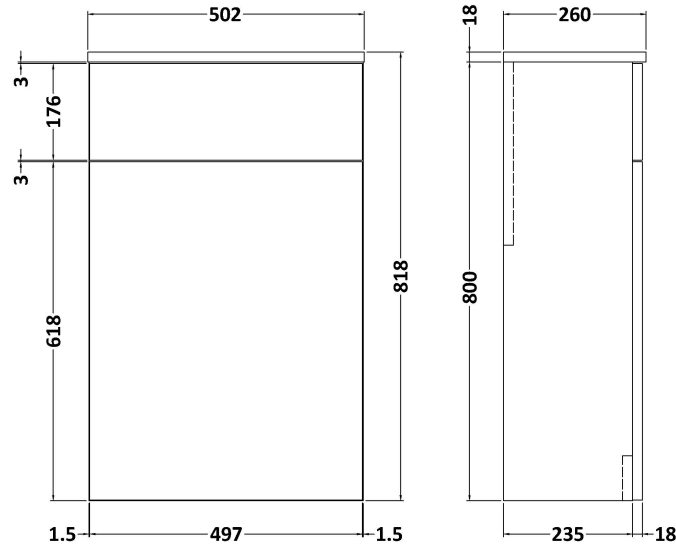

Packaging Dimensions

Height (mm):	835
Width (mm):	620
Depth (mm):	375
Gross Weight (kg):	20

Packaging Data

Box Colour:	Brown Cardboard Box
Box Qty:	1
Label Size:	100 x 50
Label Colour:	White Label
Label Qty:	2

Sales Code: NVF2541

Description: 500 Wc Unit (235 Deep)

Product Dimensions

Height (mm):	818
Width (mm):	502
Depth (mm):	253
Nett Weight (kg):	13.6

Packaging Dimensions

Height (mm):	845
Width (mm):	525
Depth (mm):	225
Gross Weight (kg):	13.6

Packaging Data

Box Colour:	Brown Cardboard Box
Box Qty:	1
Label Size:	100 x 50
Label Colour:	White Label
Label Qty:	2

Outer Box Dimensions (If Applicable)

Height (mm):	
Width (mm):	
Depth (mm):	
Gross Weight (kg):	
Barcode:	5056462660042

Sales Code: SBM911L

Description: L Shaped Basin Lh 1T/H

Product Dimensions

Height (mm):	
Width (mm):	
Depth (mm):	
Nett Weight (kg):	16.5

Packaging Dimensions

Height (mm):	200
Width (mm):	1175
Depth (mm):	460
Gross Weight (kg):	17