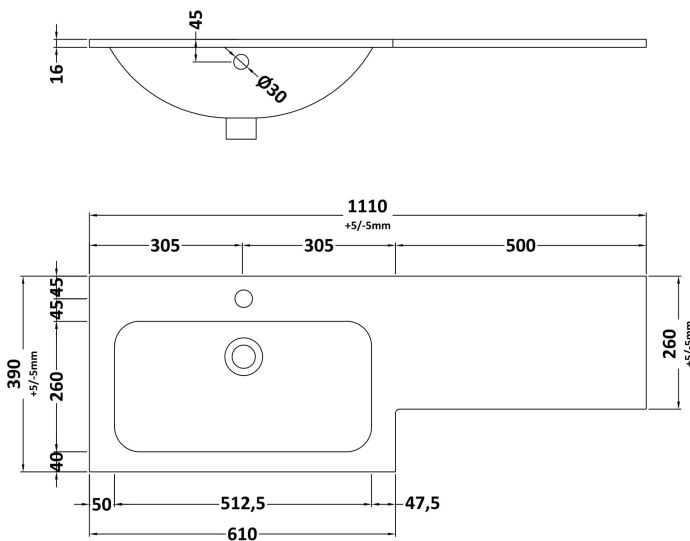

Sales Code: NVF2541

Description: 500 Wc Unit (235 Deep)

Product Dimensions

Height (mm):	818
Width (mm):	502
Depth (mm):	253
Nett Weight (kg):	13.6

Packaging Dimensions

Height (mm):	845
Width (mm):	525
Depth (mm):	225
Gross Weight (kg):	13.6

Packaging Data

Box Colour:	Brown Cardboard Box
Box Qty:	1
Label Size:	100 x 50
Label Colour:	White Label
Label Qty:	2

Outer Box Dimensions (If Applicable)

Height (mm):	
Width (mm):	
Depth (mm):	
Gross Weight (kg):	
Barcode:	5056462660042

Sales Code: SBM911L

Description: L Shaped Basin Lh 1T/H

Product Dimensions

Height (mm):	
Width (mm):	
Depth (mm):	
Nett Weight (kg):	16.5

Packaging Dimensions

Height (mm):	200
Width (mm):	1175
Depth (mm):	460
Gross Weight (kg):	17

Packaging Data

Box Colour:	
Box Qty:	
Label Size:	x
Label Colour:	
Label Qty:	

Outer Box Dimensions (If Applicable)

Height (mm):	
Width (mm):	
Depth (mm):	
Gross Weight (kg):	
Barcode:	5056678424315

Product Details