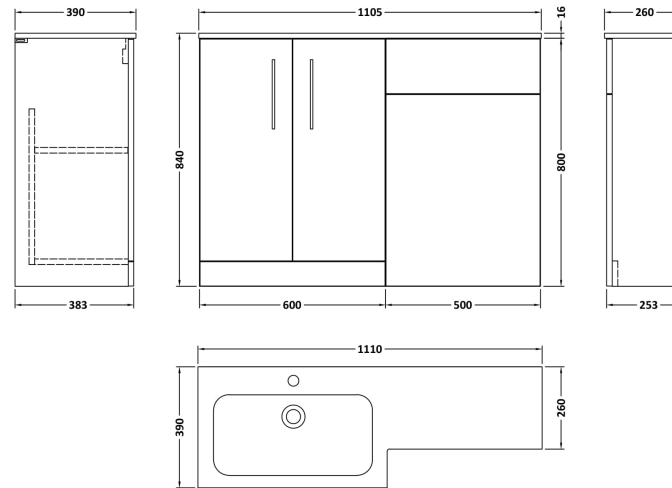

Sales Code: ARN2513L

Description: 1100X390 Combi Unit & Stone Basin Lh

Packaging Details

Barcode: 5056817713737

Sales Code: NVF2503

Description: 600 Fs 2-Door Unit (365 Deep)

Product Dimensions

Height (mm):	800
Width (mm):	600
Depth (mm):	383
Nett Weight (kg):	19.5

Packaging Dimensions

Height (mm):	835
Width (mm):	620
Depth (mm):	375
Gross Weight (kg):	20

Packaging Data

Box Colour:	Brown Cardboard Box
Box Qty:	1
Label Size:	100 x 50
Label Colour:	White Label
Label Qty:	2

Sales Code: NVF2541

Description: 500 Wc Unit (235 Deep)

Product Dimensions

Height (mm):	818
Width (mm):	502
Depth (mm):	253
Nett Weight (kg):	13.6

Packaging Dimensions

Height (mm):	845
Width (mm):	525
Depth (mm):	225
Gross Weight (kg):	13.6

Sales Code: SBM911L

Description: L Shaped Basin Lh 1T/H

Product Dimensions

Height (mm):	
Width (mm):	
Depth (mm):	
Nett Weight (kg):	16.5

Packaging Dimensions

Height (mm):	200
Width (mm):	1175
Depth (mm):	460
Gross Weight (kg):	17