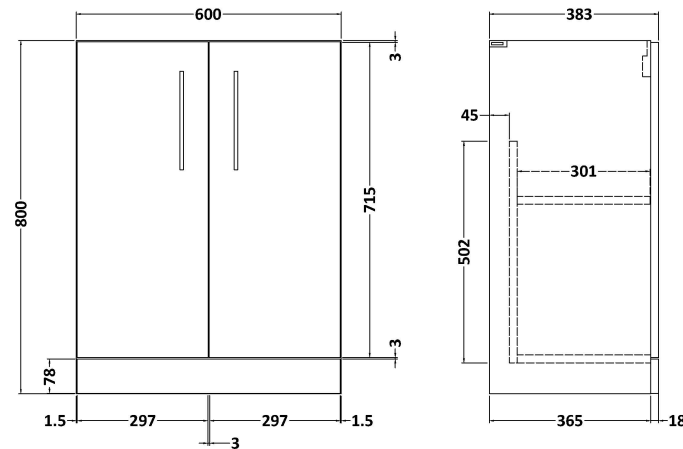

Sales Code: ARN2513L

Description: 1100X390 Combi Unit & Stone Basin Lh

Packaging Details

Barcode: 5056817713737

Sales Code: NVF2503

Description: 600 Fs 2-Door Unit (365 Deep)

Product Dimensions

Height (mm):	800
Width (mm):	600
Depth (mm):	383
Nett Weight (kg):	19.5

Packaging Dimensions

Height (mm):	835
Width (mm):	620
Depth (mm):	375
Gross Weight (kg):	20

Packaging Data

Box Colour:	Brown Cardboard Box
Box Qty:	1
Label Size:	100 x 50
Label Colour:	White Label
Label Qty:	2

Sales Code: NVF2541

Description: 500 Wc Unit (235 Deep)

Product Dimensions

Height (mm):	818
Width (mm):	502
Depth (mm):	253
Nett Weight (kg):	13.6

Packaging Dimensions

Height (mm):	845
Width (mm):	525
Depth (mm):	225
Gross Weight (kg):	13.6

Sales Code: SBM911L

Description: L Shaped Basin Lh 1T/H

Product Dimensions

Height (mm):	
Width (mm):	
Depth (mm):	
Nett Weight (kg):	16.5

Packaging Dimensions

Height (mm):	200
Width (mm):	1175
Depth (mm):	460
Gross Weight (kg):	17