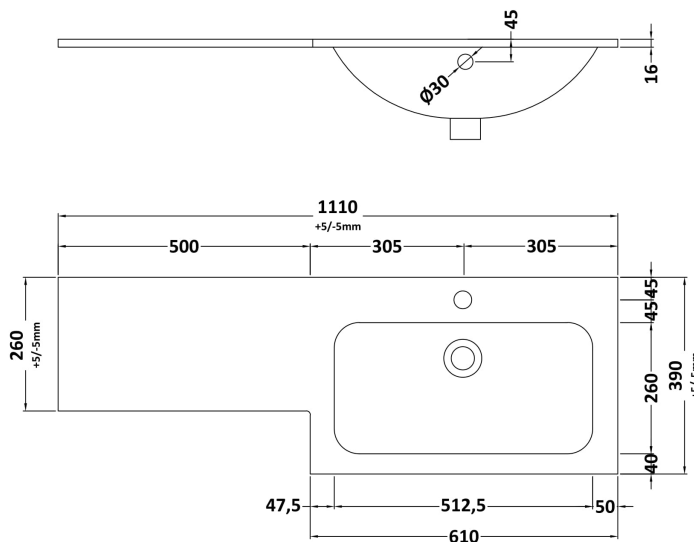

Sales Code: NVF2941

Description: 500 Wc Unit (235 Deep)

Product Dimensions

Height (mm):	818
Width (mm):	502
Depth (mm):	260
Nett Weight (kg):	13.1

Packaging Dimensions

Height (mm):	825
Width (mm):	525
Depth (mm):	260
Gross Weight (kg):	13.6

Packaging Data

Box Colour:	Brown Cardboard Box - Printed
Box Qty:	1
Label Size:	100 x 50
Label Colour:	White Label
Label Qty:	2

Outer Box Dimensions (If Applicable)

Height (mm):	
Width (mm):	
Depth (mm):	
Gross Weight (kg):	
Barcode:	5056678447338

Sales Code: SBM111R

Description: L Shaped Basin Rh 1T/H

Product Dimensions

Height (mm):
 Width (mm):
 Depth (mm):
 Nett Weight (kg): 16.5

Packaging Dimensions

Height (mm): 200
 Width (mm): 1175
 Depth (mm): 460
 Gross Weight (kg): 17

Packaging Data

Box Colour:
 Box Qty:
 Label Size: x
 Label Colour:
 Label Qty:

Outer Box Dimensions (If Applicable)

Height (mm):
 Width (mm):
 Depth (mm):
 Gross Weight (kg):
 Barcode: 5056678424308

Product Details