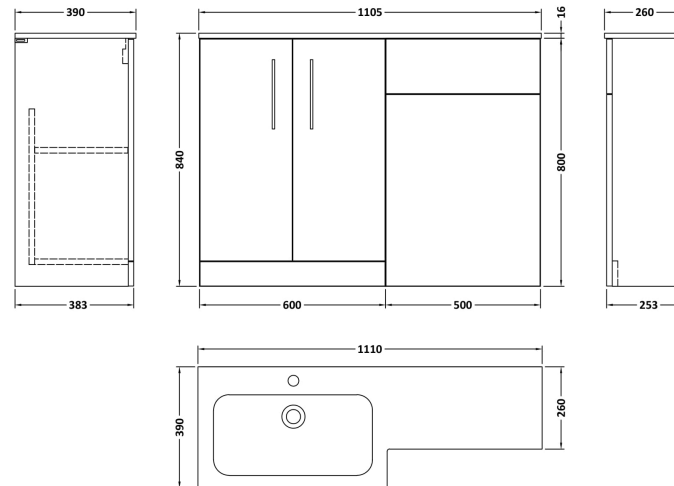

Sales Code: ARN2912R

Description: 1100X390 Combi Unit & Stone Basin Rh

Packaging Details

Barcode: 5056817713652

Sales Code: NVF2903F

Description: 600 Fs 2-Door Unit (365 Deep)

Product Dimensions

Height (mm):	800
Width (mm):	600
Depth (mm):	383
Nett Weight (kg):	17

Packaging Dimensions

Height (mm):	835
Width (mm):	620
Depth (mm):	375
Gross Weight (kg):	17.5

Packaging Data

Box Colour:	Brown Cardboard Box - Printed
Box Qty:	1
Label Size:	100 x 50
Label Colour:	White Label
Label Qty:	2

Sales Code: NVF2941

Description: 500 Wc Unit (235 Deep)

Product Dimensions

Height (mm):	818
Width (mm):	502
Depth (mm):	260
Nett Weight (kg):	13.1

Packaging Dimensions

Height (mm):	825
Width (mm):	525
Depth (mm):	260
Gross Weight (kg):	13.6

Sales Code: SBM111R

Description: L Shaped Basin Rh 1T/H

Product Dimensions

Height (mm):
 Width (mm):
 Depth (mm):
 Nett Weight (kg): 16.5

Packaging Dimensions

Height (mm): 200
 Width (mm): 1175
 Depth (mm): 460
 Gross Weight (kg): 17