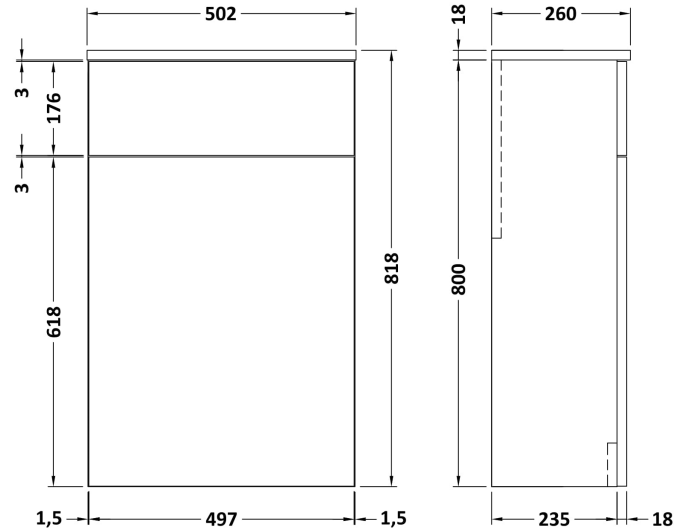

Packaging Dimensions

Height (mm):	835
Width (mm):	620
Depth (mm):	375
Gross Weight (kg):	17.5

Packaging Data

Box Colour:	Brown Cardboard Box - Printed
Box Qty:	1
Label Size:	100 x 50
Label Colour:	White Label
Label Qty:	2

Sales Code: NVF2941

Description: 500 Wc Unit (235 Deep)

Product Dimensions

Height (mm):	818
Width (mm):	502
Depth (mm):	260
Nett Weight (kg):	13.1

Packaging Dimensions

Height (mm):	825
Width (mm):	525
Depth (mm):	260
Gross Weight (kg):	13.6

Packaging Data

Box Colour:	Brown Cardboard Box - Printed
Box Qty:	1
Label Size:	100 x 50
Label Colour:	White Label
Label Qty:	2

Outer Box Dimensions (If Applicable)

Height (mm):	
Width (mm):	
Depth (mm):	
Gross Weight (kg):	
Barcode:	5056678447338

Sales Code: SBM111R

Description: L Shaped Basin Rh 1T/H

Product Dimensions

Height (mm):
 Width (mm):
 Depth (mm):
 Nett Weight (kg): 16.5

Packaging Dimensions

Height (mm): 200
 Width (mm): 1175
 Depth (mm): 460
 Gross Weight (kg): 17