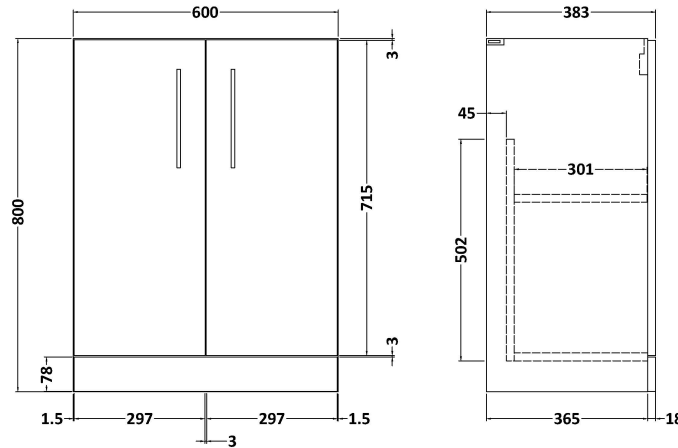

Sales Code: ARN2912R

Description: 1100X390 Combi Unit & Stone Basin Rh

Packaging Details

Barcode: 5056817713652

Sales Code: NVF2903F

Description: 600 Fs 2-Door Unit (365 Deep)

Product Dimensions

Height (mm):	800
Width (mm):	600
Depth (mm):	383
Nett Weight (kg):	17

Packaging Dimensions

Height (mm):	835
Width (mm):	620
Depth (mm):	375
Gross Weight (kg):	17.5

Packaging Data

Box Colour:	Brown Cardboard Box - Printed
Box Qty:	1
Label Size:	100 x 50
Label Colour:	White Label
Label Qty:	2

Sales Code: NVF2941

Description: 500 Wc Unit (235 Deep)

Product Dimensions

Height (mm):	818
Width (mm):	502
Depth (mm):	260
Nett Weight (kg):	13.1

Packaging Dimensions

Height (mm):	825
Width (mm):	525
Depth (mm):	260
Gross Weight (kg):	13.6

Sales Code: SBM111R

Description: L Shaped Basin Rh 1T/H

Product Dimensions

Height (mm):
 Width (mm):
 Depth (mm):
 Nett Weight (kg): 16.5

Packaging Dimensions

Height (mm): 200
 Width (mm): 1175
 Depth (mm): 460
 Gross Weight (kg): 17