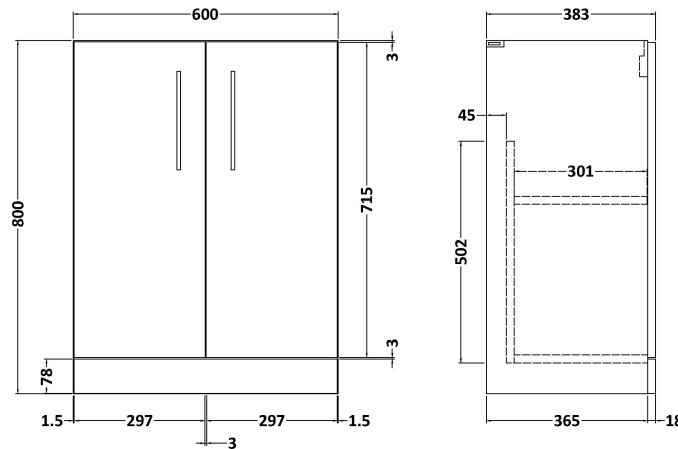

### Product Dimensions

Height (mm):	800
Width (mm):	600
Depth (mm):	383
Nett Weight (kg):	17

### Packaging Dimensions

Height (mm):	835
Width (mm):	620
Depth (mm):	375
Gross Weight (kg):	17.5

### Product Dimensions

Height (mm):	818
Width (mm):	502
Depth (mm):	260
Nett Weight (kg):	13.1

### Packaging Dimensions

Height (mm):	825
Width (mm):	525
Depth (mm):	260
Gross Weight (kg):	13.6