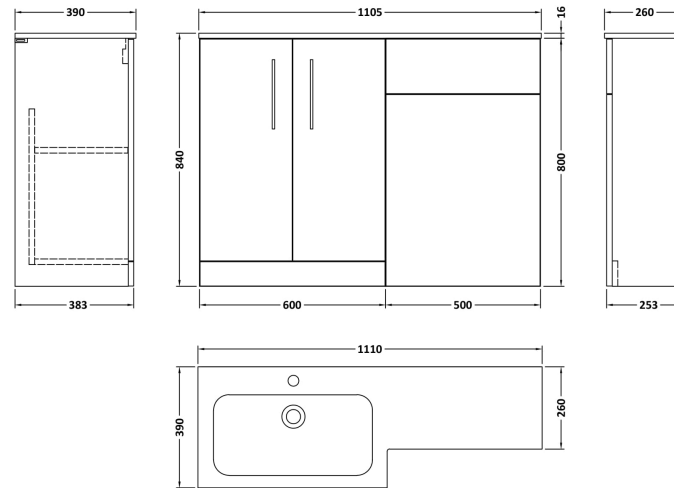

Sales Code: ARN2913L

Description: 1100X390 Combi Unit & Stone Basin Lh

Packaging Details

Barcode: 5056817713744