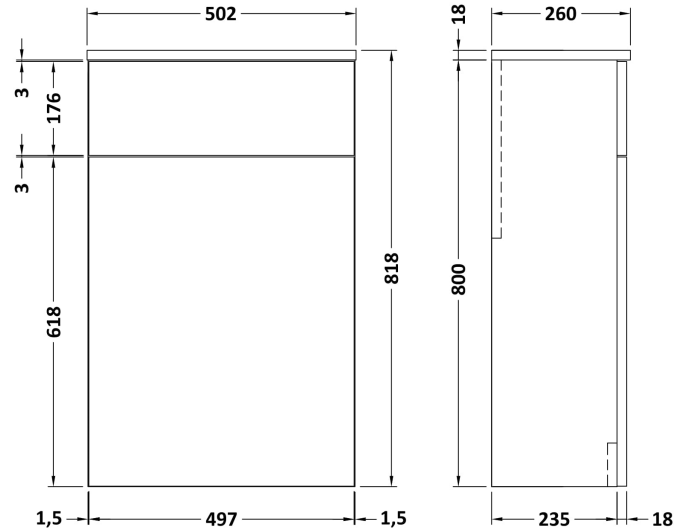

### Product Dimensions

Height (mm):	800
Width (mm):	600
Depth (mm):	383
Nett Weight (kg):	17

### Packaging Dimensions

Height (mm):	835
Width (mm):	620
Depth (mm):	375
Gross Weight (kg):	17.5

### Outer Box Dimensions (If Applicable)

Height (mm):	
Width (mm):	
Depth (mm):	
Gross Weight (kg):	
Barcode:	5056678447239

### Product Dimensions

Height (mm):	818
Width (mm):	502
Depth (mm):	260
Nett Weight (kg):	13.1