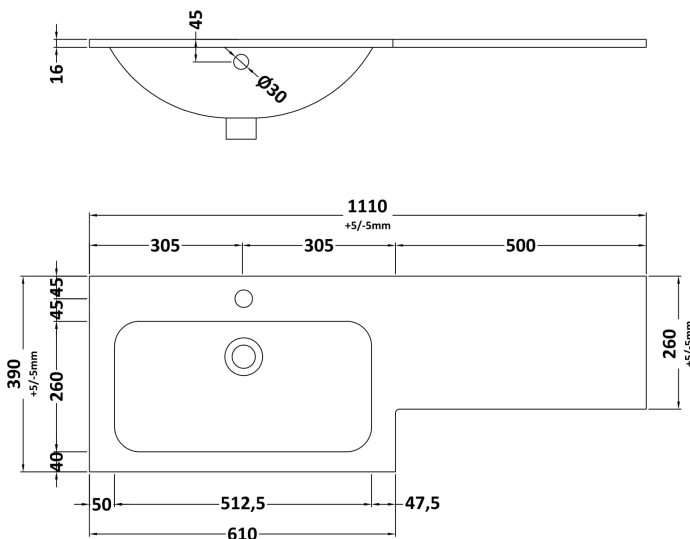

Sales Code: SBM911L

Description: L Shaped Basin Lh 1T/H

Product Dimensions

Height (mm):	
Width (mm):	
Depth (mm):	
Nett Weight (kg):	16.5

Packaging Dimensions

Height (mm):	200
Width (mm):	1175
Depth (mm):	460
Gross Weight (kg):	17

Packaging Data

Box Colour:	
Box Qty:	
Label Size:	x
Label Colour:	
Label Qty:	

Outer Box Dimensions (If Applicable)

Height (mm):	
Width (mm):	
Depth (mm):	
Gross Weight (kg):	
Barcode:	5056678424315

Product Details

Country of Origin:	China
Fitting Instruction:	No
Certification: CE & UKCA:	WRAS: WRAS No:
Product Material:	
Fixing Supplied:	

Pans/Bidets: Trap Style: Includes Seat:

Seats: Seat Type: Material:
Function: Hinge Type:
Hinge Material:

Cisterns: Operating Type: Fittings:
Lever Type:

Basins: Tap Hole: Chain Stay Hole:
Template: Waste Type Req:
Overflow Inc: Overflow Cover:
Inner Bowl Depth (mm):