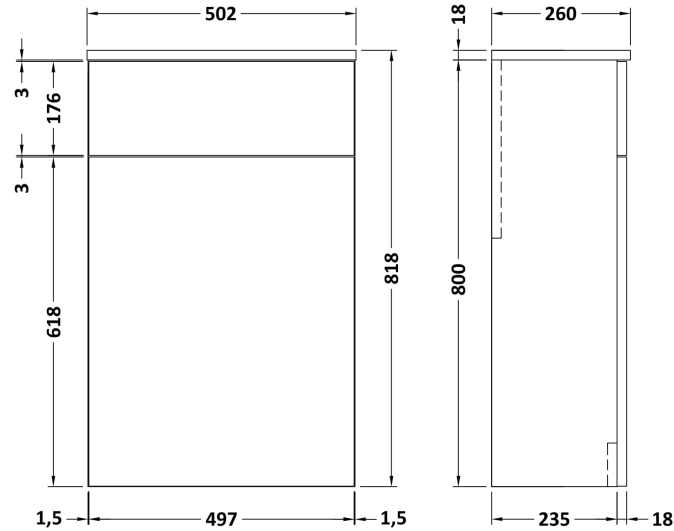

Packaging Dimensions

Height (mm):	835
Width (mm):	620
Depth (mm):	375
Gross Weight (kg):	20

Packaging Data

Box Colour:	Brown Cardboard Box - Printed
Box Qty:	0
Label Size:	0 x 0
Label Colour:	White Label
Label Qty:	2

Sales Code: NVF2241

Description: 500 Wc Unit (235 Deep)

Product Dimensions

Height (mm):	818
Width (mm):	502
Depth (mm):	260
Nett Weight (kg):	13.1

Packaging Dimensions

Height (mm):	825
Width (mm):	525
Depth (mm):	260
Gross Weight (kg):	13.6

Sales Code: SBM111R

Description: L Shaped Basin Rh 1T/H

Product Dimensions

Height (mm):
 Width (mm):
 Depth (mm):
 Nett Weight (kg): 16.5

Packaging Dimensions

Height (mm): 200
 Width (mm): 1175
 Depth (mm): 460
 Gross Weight (kg): 17

Packaging Data

Box Colour:
 Box Qty:
 Label Size: x
 Label Colour:
 Label Qty:

Outer Box Dimensions (If Applicable)

Height (mm):
 Width (mm):
 Depth (mm):
 Gross Weight (kg):
 Barcode: 5056678424308

Product Details