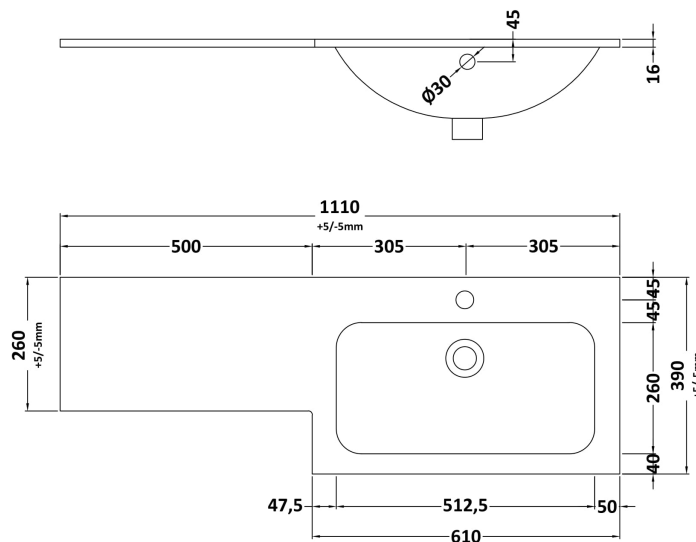

Sales Code: NVF2241

Description: 500 Wc Unit (235 Deep)

Product Dimensions

Height (mm):	818
Width (mm):	502
Depth (mm):	260
Nett Weight (kg):	13.1

Packaging Dimensions

Height (mm):	825
Width (mm):	525
Depth (mm):	260
Gross Weight (kg):	13.6

Packaging Data

Box Colour:	Brown Cardboard Box - Printed
Box Qty:	0
Label Size:	0 x 0
Label Colour:	White Label
Label Qty:	2

Outer Box Dimensions (If Applicable)

Height (mm):	
Width (mm):	
Depth (mm):	
Gross Weight (kg):	
Barcode:	5056678405949

Sales Code: SBM111R

Description: L Shaped Basin Rh 1T/H

Product Dimensions

Height (mm):
 Width (mm):
 Depth (mm):
 Nett Weight (kg): 16.5

Packaging Dimensions

Height (mm): 200
 Width (mm): 1175
 Depth (mm): 460
 Gross Weight (kg): 17

Packaging Data

Box Colour:
 Box Qty:
 Label Size: x
 Label Colour:
 Label Qty:

Outer Box Dimensions (If Applicable)

Height (mm):
 Width (mm):
 Depth (mm):
 Gross Weight (kg):
 Barcode: 5056678424308

Product Details