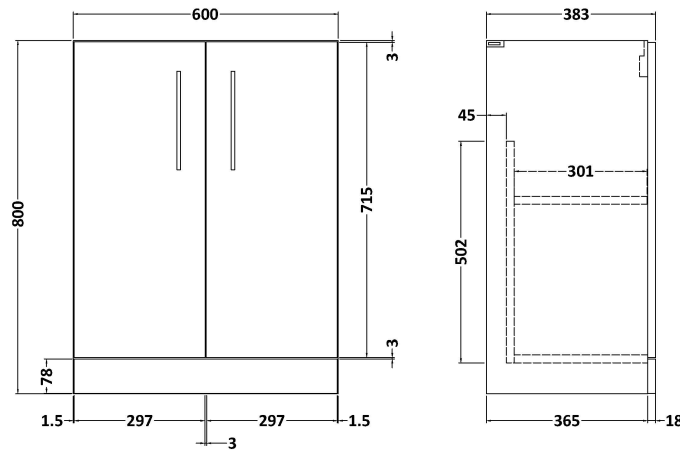

Sales Code: ARN2212R

Description: 1100X390 Combi Unit & Stone Basin Rh

Packaging Details

Barcode: 5056817713638

Sales Code: NVF2203F

Description: 600 Fs 2-Door Unit (365 Deep)

Product Dimensions

Height (mm):	800
Width (mm):	600
Depth (mm):	383
Nett Weight (kg):	19.5

Packaging Dimensions

Height (mm):	835
Width (mm):	620
Depth (mm):	375
Gross Weight (kg):	20

Packaging Data

Box Colour:	Brown Cardboard Box - Printed
Box Qty:	0
Label Size:	0 x 0
Label Colour:	White Label
Label Qty:	2

Sales Code: NVF2241

Description: 500 Wc Unit (235 Deep)

Product Dimensions

Height (mm):	818
Width (mm):	502
Depth (mm):	260
Nett Weight (kg):	13.1

Packaging Dimensions

Height (mm):	825
Width (mm):	525
Depth (mm):	260
Gross Weight (kg):	13.6

Sales Code: SBM111R

Description: L Shaped Basin Rh 1T/H

Product Dimensions

Height (mm):
 Width (mm):
 Depth (mm):
 Nett Weight (kg): 16.5

Packaging Dimensions

Height (mm): 200
 Width (mm): 1175
 Depth (mm): 460
 Gross Weight (kg): 17