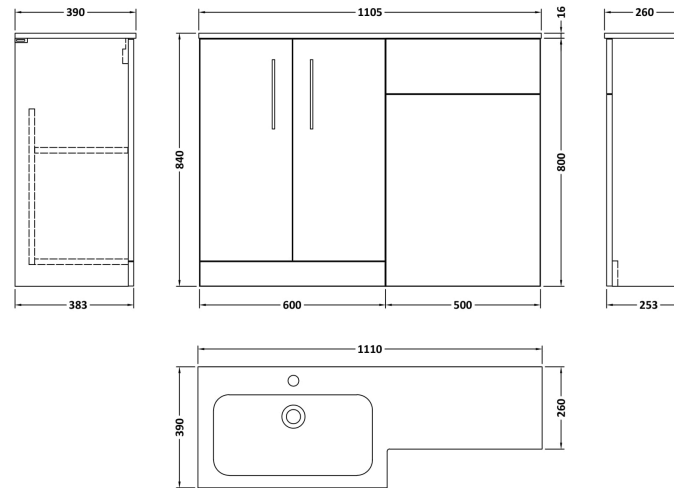

Sales Code: ARN2212R

Description: 1100X390 Combi Unit & Stone Basin Rh

Packaging Details

Barcode: 5056817713638

Sales Code: NVF2203F

Description: 600 Fs 2-Door Unit (365 Deep)

Product Dimensions

Height (mm):	800
Width (mm):	600
Depth (mm):	383
Nett Weight (kg):	19.5

Packaging Dimensions

Height (mm):	835
Width (mm):	620
Depth (mm):	375
Gross Weight (kg):	20

Packaging Data

Box Colour:	Brown Cardboard Box - Printed
Box Qty:	0
Label Size:	0 x 0
Label Colour:	White Label
Label Qty:	2

Sales Code: NVF2241

Description: 500 Wc Unit (235 Deep)

Product Dimensions

Height (mm):	818
Width (mm):	502
Depth (mm):	260
Nett Weight (kg):	13.1

Packaging Dimensions

Height (mm):	825
Width (mm):	525
Depth (mm):	260
Gross Weight (kg):	13.6

Sales Code: SBM111R

Description: L Shaped Basin Rh 1T/H

Product Dimensions

Height (mm):
 Width (mm):
 Depth (mm):
 Nett Weight (kg): 16.5

Packaging Dimensions

Height (mm): 200
 Width (mm): 1175
 Depth (mm): 460
 Gross Weight (kg): 17