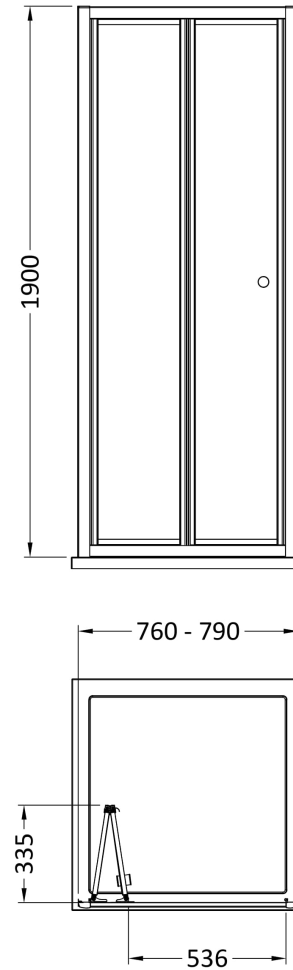

Sales Code: SMBD8BB-E6

Description: 1900 X 800mm Bi-Fold Shower Door

**Product Dimensions**

Height (mm):	1900
Width (mm):	790
Depth (mm):	39
Nett Weight (kg):	24.3

**Packaging Dimensions**

Height (mm):	1955
Width (mm):	795
Length (mm):	85
Gross Weight (kg):	24.3

**Packaging Data**

Box Colour:	Brown Cardboard Box - Printed
Box Qty:	1
Label Size:	100 x 50
Label Colour:	Not Applicable
Label Qty:	0

**Outer Box Dimensions (If Applicable)**

Height (mm):	
Width (mm):	
Depth (mm):	
Length (mm):	
Gross Weight (kg):	
Barcode:	5056678452912

**Product Details**

Country of Origin:	China
Fitting Instruction:	No
CE & UKCA:	No
Profile Material:	Aluminium
Profile Finish:	Brushed Brass
Adjustments (mm):	750mm - 790mm
Entry Width (mm):	536mm
Swing In Dim (mm):	335mm
Swing Out Dim (mm):	N/A
Radius (mm):	Not Applicable
Glass Thickness (mm):	4
Easy Fit:	Yes
Easy Clean:	No
Handle Style:	Knob Handle
Handle Material:	ABS
Enclosure Design:	Framed
Wheel Type:	Captive And Fixed.
Support Bar Included:	Support Bar Not Included
Extras:	None