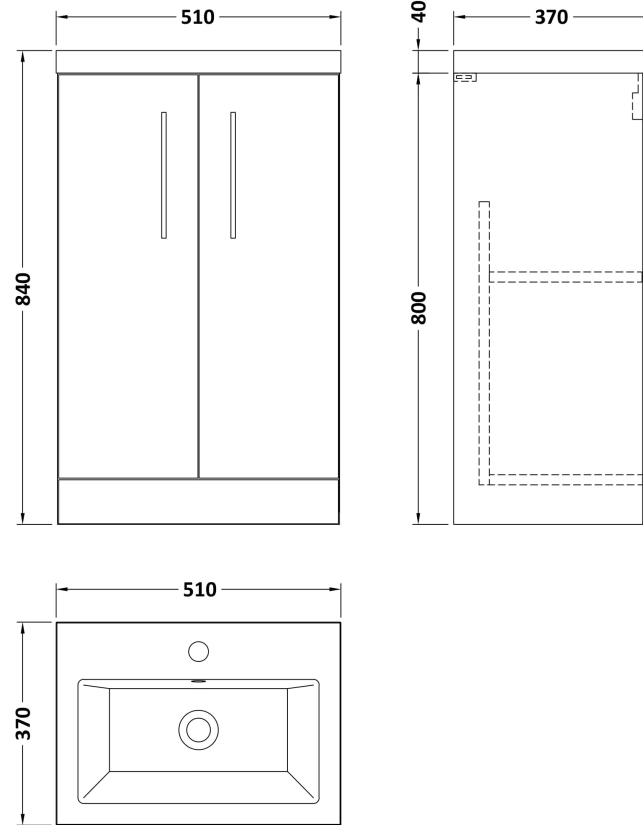

Sales Code: PAL034E

Description: 500 Fs 2-Door Vanity & Ceramic Basin

Packaging Details

Barcode: 5056678451724

Sales Code: CBM312

Description: Ceramic Rear Tap Basin 505X360

Product Dimensions

Height (mm):	150
Width (mm):	520
Depth (mm):	370
Nett Weight (kg):	9

Packaging Dimensions

Height (mm):	555
Width (mm):	420
Depth (mm):	200
Gross Weight (kg):	9

Packaging Data

Box Colour:	Brown Cardboard Box - Printed
Box Qty:	1
Label Size:	100 x 50
Label Colour:	White Label
Label Qty:	2

Outer Box Dimensions (If Applicable)

Height (mm):	
Width (mm):	
Depth (mm):	
Gross Weight (kg):	
Barcode:	5056211875819

Product Details

Country of Origin:	China
Fitting Instruction:	No
Certification: CE & UKCA:	No
WRAS:	N/A
WRAS No:	N/A
Product Material:	Vitreous China
Fixing Supplied:	No

Sales Code: NVF2901

Description: 500 Fs 2-Door Unit (335 Deep)

Product Dimensions

Height (mm):	800
Width (mm):	500
Depth (mm):	353
Nett Weight (kg):	17

Packaging Dimensions

Height (mm):	820
Width (mm):	520
Depth (mm):	375
Gross Weight (kg):	17.5