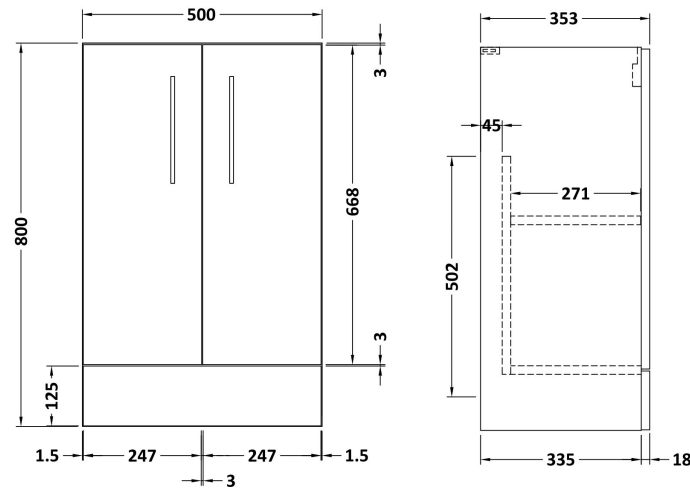

Packaging Dimensions

Height (mm):	555
Width (mm):	420
Depth (mm):	200
Gross Weight (kg):	9

Packaging Data

Box Colour:	Brown Cardboard Box - Printed
Box Qty:	1
Label Size:	100 x 50
Label Colour:	White Label
Label Qty:	2

Outer Box Dimensions (If Applicable)

Height (mm):	
Width (mm):	
Depth (mm):	
Gross Weight (kg):	
Barcode:	5056211875819

Product Details

Country of Origin:	China
Fitting Instruction:	No
Certification: CE & UKCA:	No
WRAS:	N/A
WRAS No:	N/A
Product Material:	Vitreous China
Fixing Supplied:	No

Sales Code: NVF2901

Description: 500 Fs 2-Door Unit (335 Deep)

Product Dimensions

Height (mm):	800
Width (mm):	500
Depth (mm):	353
Nett Weight (kg):	17

Packaging Dimensions

Height (mm):	820
Width (mm):	520
Depth (mm):	375
Gross Weight (kg):	17.5

Packaging Data

Box Colour:	Brown Cardboard Box - Printed
Box Qty:	1
Label Size:	100 x 50
Label Colour:	White Label
Label Qty:	2

Outer Box Dimensions (If Applicable)

Height (mm):	
Width (mm):	
Depth (mm):	
Gross Weight (kg):	
Barcode:	5056678448311