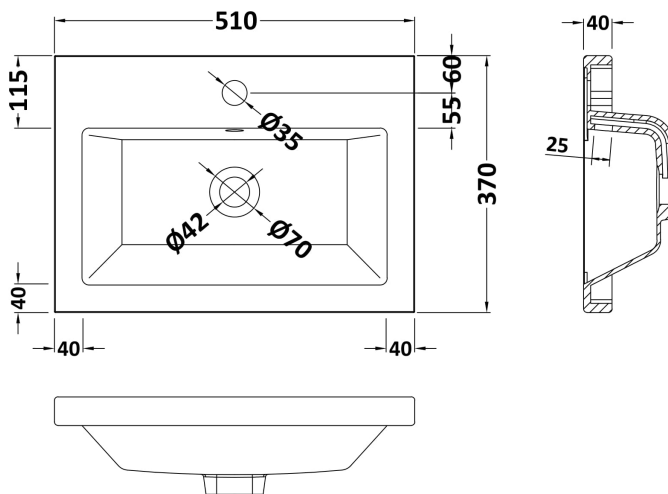

Sales Code: PAL034E

Description: 500 Fs 2-Door Vanity & Ceramic Basin

Packaging Details

Barcode: 5056678451724

Sales Code: CBM312

Description: Ceramic Rear Tap Basin 505X360

Product Dimensions

Height (mm):	150
Width (mm):	520
Depth (mm):	370
Nett Weight (kg):	9

Packaging Dimensions

Height (mm):	555
Width (mm):	420
Depth (mm):	200
Gross Weight (kg):	9

Packaging Data

Box Colour:	Brown Cardboard Box - Printed
Box Qty:	1
Label Size:	100 x 50
Label Colour:	White Label
Label Qty:	2

Outer Box Dimensions (If Applicable)

Height (mm):	
Width (mm):	
Depth (mm):	
Gross Weight (kg):	
Barcode:	5056211875819

Product Details

Country of Origin:	China
Fitting Instruction:	No
Certification: CE & UKCA:	No
WRAS:	N/A
WRAS No:	N/A
Product Material:	Vitreous China
Fixing Supplied:	No

Sales Code: NVF2901

Description: 500 Fs 2-Door Unit (335 Deep)

Product Dimensions

Height (mm):	800
Width (mm):	500
Depth (mm):	353
Nett Weight (kg):	17

Packaging Dimensions

Height (mm):	820
Width (mm):	520
Depth (mm):	375
Gross Weight (kg):	17.5