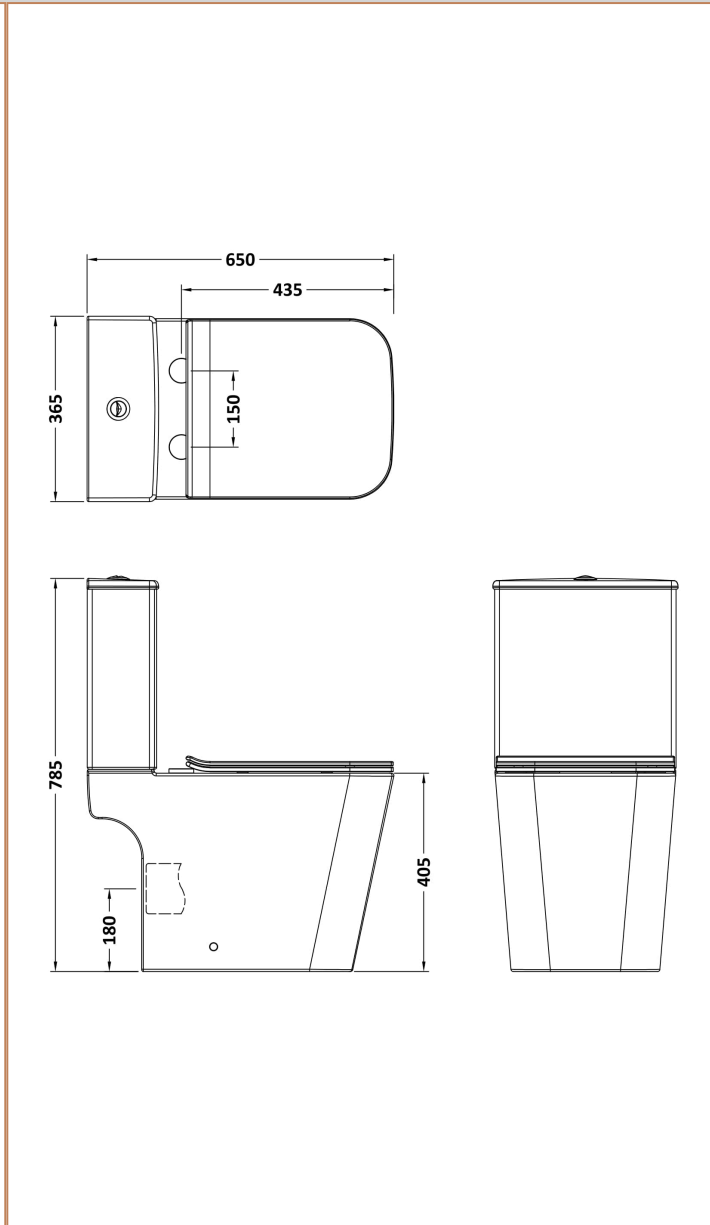

**Sales Code:** NCG551

**Barcode:** 5056817731274

**Brand:** nuie

**Description:** Orlen Rimless Pan, Cistern & Soft Close Seat

**Product Dimensions**

Product	785 x 365 x 650mm (H x W x D)
Packaged	450 x 390 x 800mm (H x W x D)
Nett Weight	51.5 kg
Packaged Weight	52 kg

**Packaging Details**

Box Qty	1
---------	---

**Product Details**

Country of Origin	China
Product Material	Vitreous China
Colour/Finish	White
Style	Contemporary
Cistern Fittings	Pre-Fitted 6/3L
Cistern Lever Type	Plastic Chrome Plated
Flush Operating Type	Push Button
Includes Seat	Yes
Pan Trap Style	P-Trap
Pan Type	Open To Wall
Toilet Seat Function	Soft Close
Toilet Seat Hinge Type	Top Fix
Toilet Seat Type	Sandwich