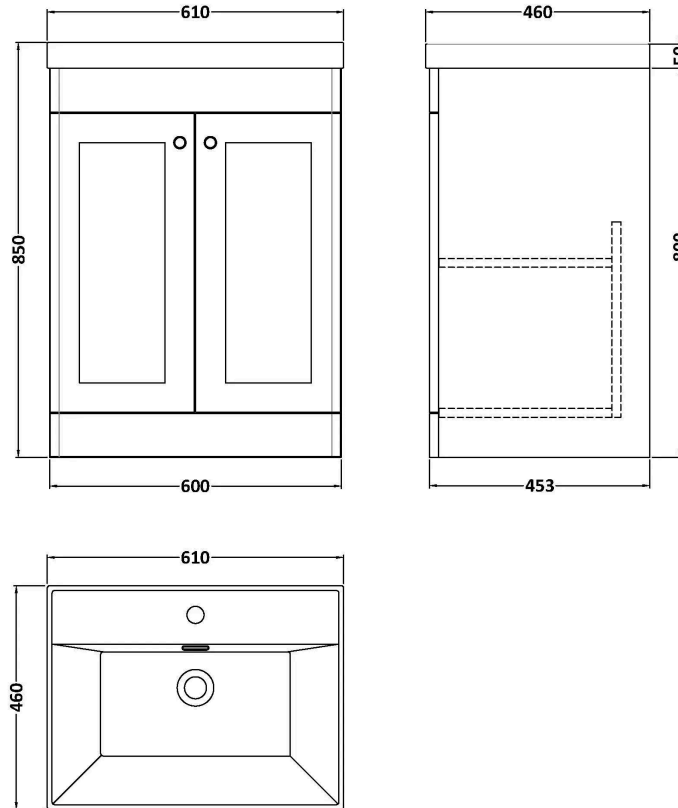

### Product Dimensions

Product	850 x 610 x 460mm (H x W x D)
Nett Weight	37.8 kg
Packaged Weight	38.8 kg

### Product Details

Country of Origin	China
Product Material	Vitreous China
Colour/Finish	Satin Grey
Mount Type	Floor
Style	Traditional
Handle Type	Knob
Fixings Included	Yes
Construction Method	Cam & Wood Dowel
Bottle Trap Included	No
Construction Type	Rigid
Fsc Certified	Yes
Handles Included	Yes
Inner Bowl Depth	270 mm
Inner Bowl Height	125 mm
Inner Bowl Width	600 mm
Leg Set Included	No
Legs Included	No
Material Thickness	16 mm
No. Doors	2
No. Of Tapholes	1
No. Shelves	1
Number Of Bowls	1
Number Of Shelves	1
Overflow Cover Included	Yes
Overflow Included	Yes
Tap Included	No
Waste Included	No

### Product Dimensions

Product	800 x 600 x 453mm (H x W x D)
Packaged	835 x 625 x 480mm (H x W x D)
Nett Weight	25.3 kg
Packaged Weight	25.8 kg

**Packaging Details**

Label Size (mm)	100 x 50
Label Colour	White
Label Qty	2.0000

**Product Details**

Country of Origin	United Arab Emirates
Product Material	Vitreous China
Colour/Finish	White
Style	Contemporary
Fixings Included	No
Bottle Trap Included	No
Ce Certified	No
Inner Bowl Depth	270 mm
Inner Bowl Height	125 mm
Inner Bowl Width	600 mm
No. Of Tapholes	1
Number Of Bowls	1
Overflow Cover Included	No
Overflow Included	Yes
Tap Included	No
Waste Included	No