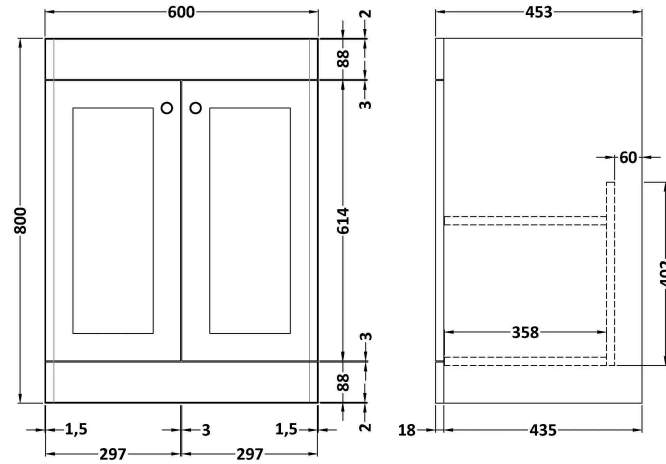

### Product Dimensions

Product	850 x 610 x 460mm (H x W x D)
Nett Weight	37.8 kg
Packaged Weight	38.8 kg

### Product Details

Country of Origin	China
Product Material	Vitreous China
Colour/Finish	Satin Grey
Mount Type	Floor
Style	Traditional
Handle Type	Knob
Fixings Included	Yes
Construction Method	Cam & Wood Dowel
Bottle Trap Included	No
Construction Type	Rigid
Fsc Certified	Yes
Handles Included	Yes
Inner Bowl Depth	270 mm
Inner Bowl Height	125 mm
Inner Bowl Width	600 mm
Leg Set Included	No
Legs Included	No
Material Thickness	16 mm
No. Doors	2
No. Of Tapholes	1
No. Shelves	1
Number Of Bowls	1
Number Of Shelves	1
Overflow Cover Included	Yes
Overflow Included	Yes
Tap Included	No
Waste Included	No

### Product Dimensions

Product	800 x 600 x 453mm (H x W x D)
Packaged	835 x 625 x 480mm (H x W x D)
Nett Weight	25.3 kg
Packaged Weight	25.8 kg

**Packaging Details**

Label Size (mm)	100 x 50
Label Colour	White
Label Qty	2.0000

**Product Details**

Country of Origin	United Arab Emirates
Product Material	Vitreous China
Colour/Finish	White
Style	Contemporary
Fixings Included	No
Bottle Trap Included	No
Ce Certified	No
Inner Bowl Depth	270 mm
Inner Bowl Height	125 mm
Inner Bowl Width	600 mm
No. Of Tapholes	1
Number Of Bowls	1
Overflow Cover Included	No
Overflow Included	Yes
Tap Included	No
Waste Included	No