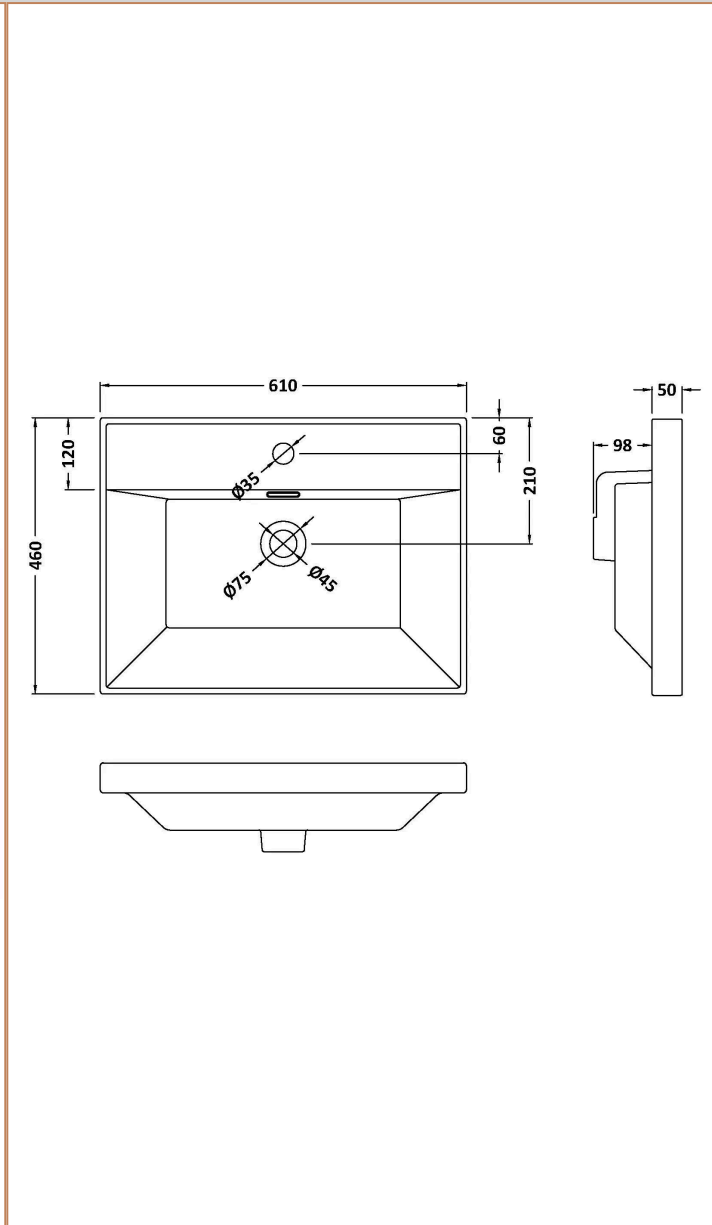

### Product Details

Country of Origin	China
Product Material	Vitreous China
Colour/Finish	Satin Grey
Mount Type	Floor
Style	Traditional
Handle Type	Knob
Fixings Included	Yes
Construction Method	Cam & Wood Dowel
Bottle Trap Included	No
Construction Type	Rigid
Fsc Certified	Yes
Handles Included	Yes
Inner Bowl Depth	270 mm
Inner Bowl Height	125 mm
Inner Bowl Width	600 mm
Leg Set Included	No
Legs Included	No
Material Thickness	16 mm
No. Doors	2
No. Of Tapholes	1
No. Shelves	1
Number Of Bowls	1
Number Of Shelves	1
Overflow Cover Included	Yes
Overflow Included	Yes
Tap Included	No
Waste Included	No

### Product Dimensions

Product	800 x 600 x 453mm (H x W x D)
Packaged	835 x 625 x 480mm (H x W x D)
Nett Weight	25.3 kg
Packaged Weight	25.8 kg

**Sales Code:** NVM063

**Barcode:** 5056678484869

**Brand:** nuie

**Description:** 1 Tap Hole Minimalist Basin - 600 x 460mm

**Product Dimensions**

Product	148 x 610 x 460mm (H x W x D)
Packaged	190 x 630 x 475mm (H x W x D)
Nett Weight	13.5 kg
Packaged Weight	14 kg

**Packaging Details**

Label Size (mm)	100 x 50
Label Colour	White
Label Qty	2.0000

**Product Details**

Country of Origin	United Arab Emirates
Product Material	Vitreous China
Colour/Finish	White
Style	Contemporary
Fixings Included	No
Bottle Trap Included	No
Ce Certified	No
Inner Bowl Depth	270 mm
Inner Bowl Height	125 mm
Inner Bowl Width	600 mm
No. Of Tapholes	1
Number Of Bowls	1
Overflow Cover Included	No
Overflow Included	Yes
Tap Included	No
Waste Included	No