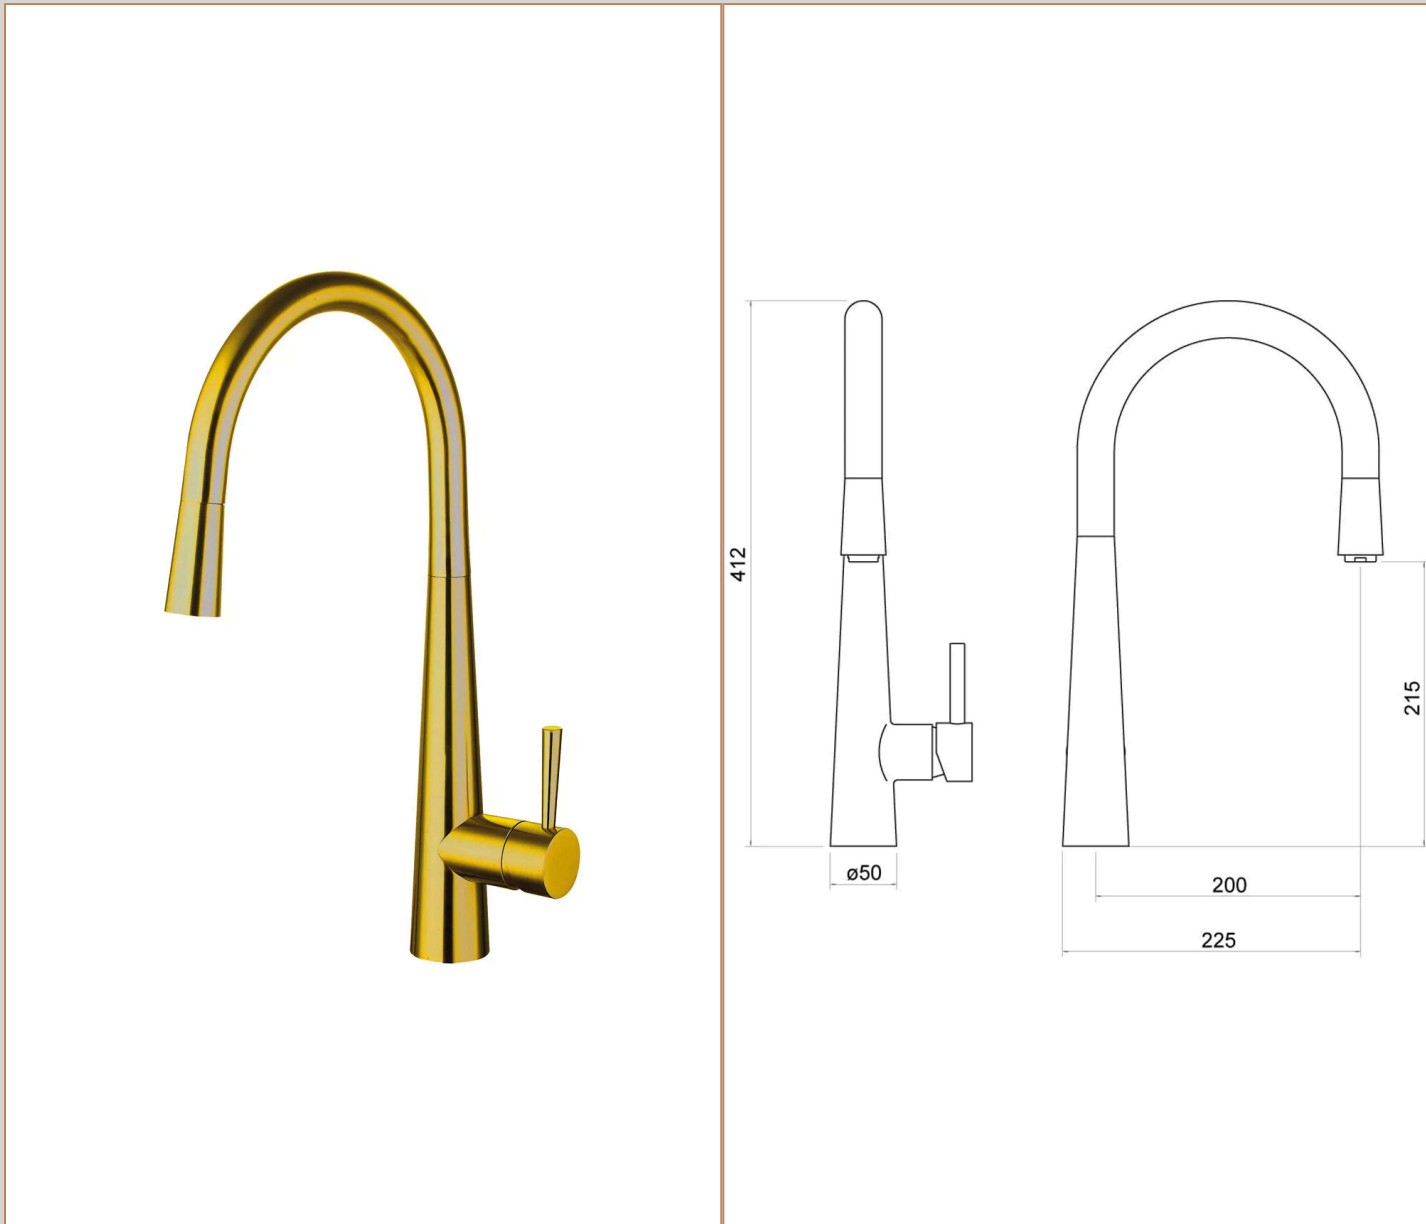

Sales Code: KZR1605SL

Barcode: 5056817752385

Brand: nuie

Description: Ziro Pull Out Single Lever Sink Mixer Tap

Product Dimensions

Product	412 x 50 x 225mm (H x W x D)
Packaged	60 x 260 x 560mm (H x W x D)
Nett Weight	2.84 kg
Packaged Weight	2.84 kg

Product Details

Country of Origin	China
Product Material	Brass
Control Type	Manual
Colour/Finish	Brushed Gold
Mount Type	Deck
Style	Contemporary
Handle Type	Lever
Handset Included	No
Hose Included	No
Min Operating Pressure	0.1 Bar
Minimum Operation Pressure	0 Bar
Waste Included	No