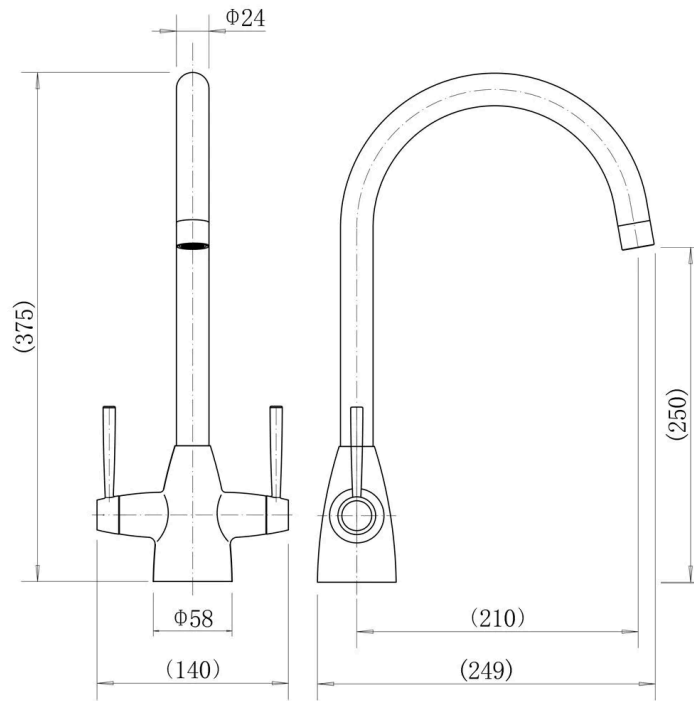

Sales Code: KNL1605DL

Barcode: 5056817752477

Brand: nuie

Description: Nila Two Handle Sink Mixer Tap

Product Dimensions

Product	375 x 58 x 249mm (H x W x D)
Packaged	76 x 240 x 420mm (H x W x D)
Nett Weight	1.65 kg
Packaged Weight	1.65 kg

Product Details

Country of Origin	China
Product Material	Brass
Control Type	Manual
Colour/Finish	Brushed Gold
Mount Type	Deck
Style	Contemporary
Handle Type	Lever
Handset Included	No
Hose Included	No
Min Operating Pressure	1 Bar
Minimum Operation Pressure	1 Bar
Waste Included	No