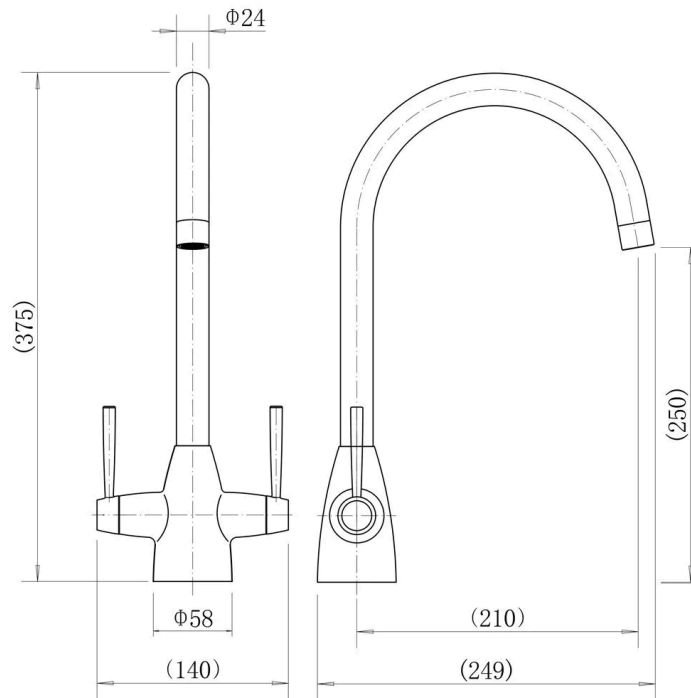

**Sales Code:** KNL605DL

**Barcode:** 5056817752484

**Brand:** nuie

**Description:** Nila Two Handle Sink Mixer Tap

### Product Dimensions

Product	375 x 58 x 249mm (H x W x D)
Packaged	76 x 240 x 420mm (H x W x D)
Nett Weight	1.65 kg
Packaged Weight	1.65 kg

### Product Details

Country of Origin	China
Product Material	Brass
Control Type	Manual
Colour/Finish	Brushed Nickel
Mount Type	Deck
Style	Contemporary
Handle Type	Lever
Handset Included	No
Hose Included	No
Min Operating Pressure	1 Bar
Minimum Operation Pressure	1 Bar
Waste Included	No