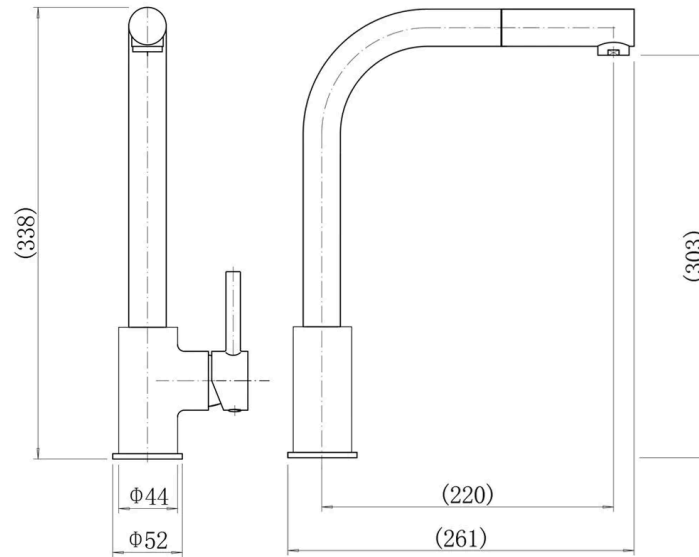

**Sales Code:** KRY405SL

**Barcode:** 5056817752286

**Brand:** nuie

**Description:** Rayna Single Lever Sink Mixer Tap

### Product Dimensions

Product	336 x 52 x 245mm (H x W x D)
Packaged	55 x 230 x 420mm (H x W x D)
Nett Weight	1.68 kg
Packaged Weight	1.68 kg

### Product Details

Country of Origin	China
Product Material	Brass
Control Type	Manual
Colour/Finish	Black
Mount Type	Deck
Style	Traditional
Handle Type	Lever
Handset Included	No
Hose Included	No
Min Operating Pressure	1 Bar
Minimum Operation Pressure	1 Bar
Tap Spout Height	303 mm
Tap Spout Projection	220 mm
Waste Included	No