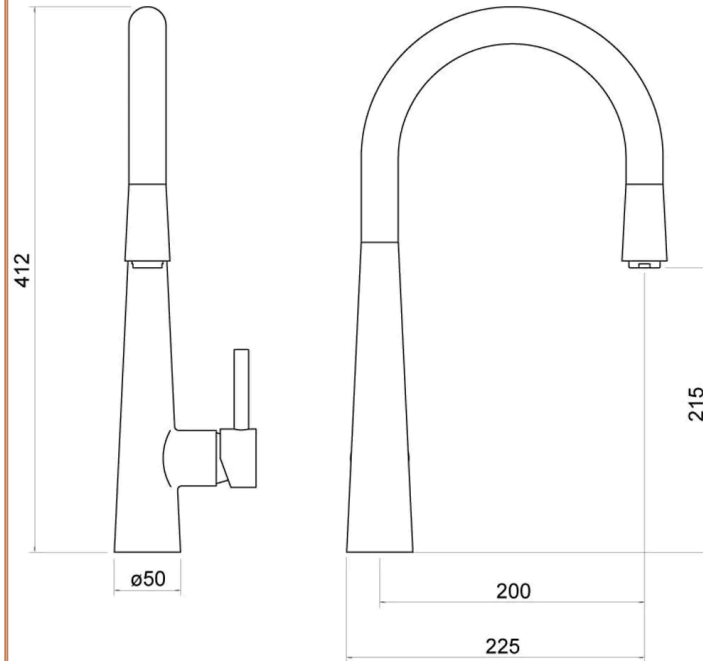

**Sales Code:** KZR305SL

**Barcode:** 5056817752378

**Brand:** nuie

**Description:** Ziro Pull Out Single Lever Sink Mxer

### Product Dimensions

Product	412 x 50 x 225mm (H x W x D)
Packaged	60 x 260 x 560mm (H x W x D)
Nett Weight	2.55 kg
Packaged Weight	2.55 kg

### Product Details

Country of Origin	China
Product Material	Brass
Control Type	Manual
Colour/Finish	Chrome
Mount Type	Deck
Style	Contemporary
Handle Type	Lever
Handset Included	No
Hose Included	No
Min Operating Pressure	0.1 Bar
Minimum Operation Pressure	0 Bar
Waste Included	No