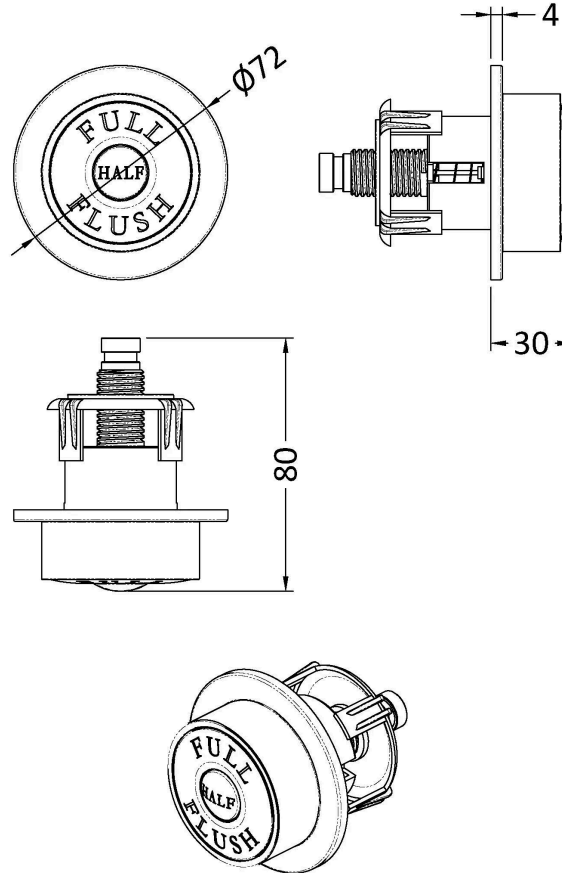

### Product Dimensions

Product	296 x 340 x 142mm (H x W x D)
Packaged	350 x 150 x 300mm (H x W x D)
Nett Weight	1.6 kg
Packaged Weight	1.7 kg

### Product Details

Country of Origin	China
Product Material	Polyethylene
Colour/Finish	White
Style	Contemporary

**Sales Code:** TDPB01

**Barcode:** 5056211815563

**Brand:** nuie

**Description:** Dual Flush Button

**Product Dimensions**

Product	72 x 72 x 85mm (H x W x D)
Packaged	80 x 155 x 50mm (H x W x D)
Nett Weight	0.2 kg
Packaged Weight	0.2 kg

**Packaging Details**

Label Size (mm)	50 x 100
Label Colour	White
Label Qty	1.0000

**Product Details**

Country of Origin	United Kingdom
Product Material	Abs
Colour/Finish	Chrome
Style	Traditional
Fixings Included	Yes
Product Diameter	72 mm