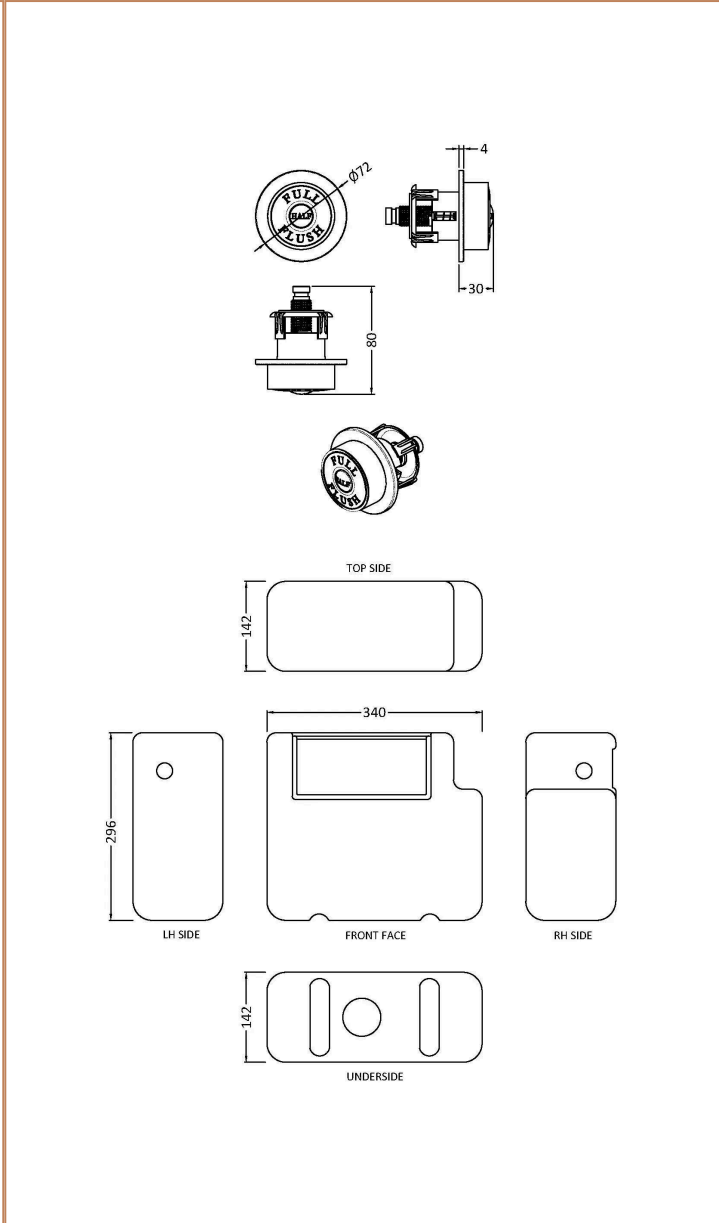

Sales Code: XTY8T01

Barcode: 5056211891888

Brand: Hudson Reed

Description: Traditional Cistern With Chrome Flush Plate

Product Dimensions

Product	296 x 340 x 142mm (H x W x D)
Nett Weight	2.5 kg
Packaged Weight	2.5 kg

Product Details

Country of Origin	China
Product Material	Polyethylene
Colour/Finish	Chrome
Style	Traditional