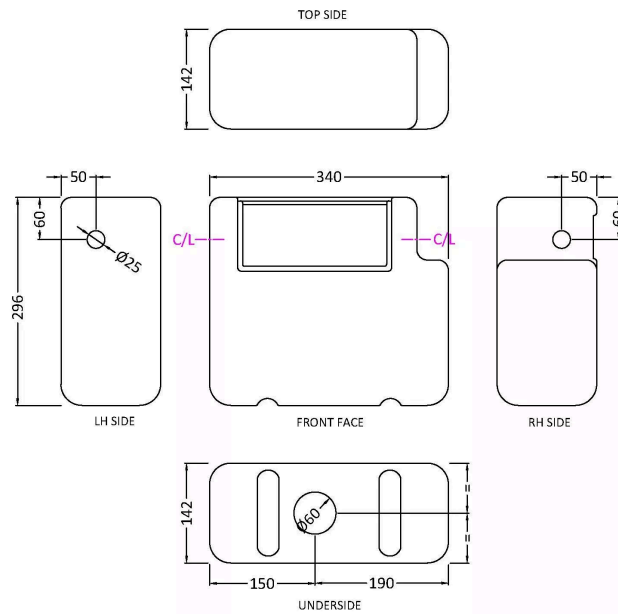

### Product Dimensions

Product	296 x 340 x 142mm (H x W x D)
Packaged	350 x 150 x 300mm (H x W x D)
Nett Weight	1.6 kg
Packaged Weight	1.7 kg

### Packaging Details

Label Size (mm)	50 x 100
Label Colour	White
Label Qty	2.0000

**Product Dimensions**

Product	72 x 72 x 85mm (H x W x D)
Packaged	80 x 155 x 50mm (H x W x D)
Nett Weight	0.2 kg
Packaged Weight	0.2 kg

**Packaging Details**

Label Size (mm)	50 x 100
Label Colour	White
Label Qty	1.0000

**Product Details**

Country of Origin	United Kingdom
Product Material	Abs
Colour/Finish	Chrome
Style	Traditional
Fixings Included	Yes
Product Diameter	72 mm