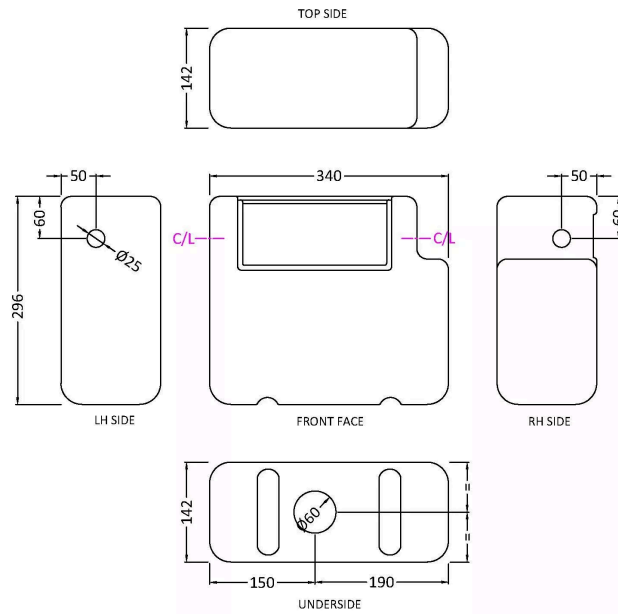

Product Details

Country of Origin	China
Product Material	Polyethylene
Colour/Finish	Brushed Brass
Style	Traditional

Sales Code: XTY008

Barcode: 5055275826683

Brand: Hudson Reed

Description: Hudson Reed White Dual Flush Concealed Cistern

Product Dimensions

Product	296 x 340 x 142mm (H x W x D)
Packaged	350 x 150 x 300mm (H x W x D)
Nett Weight	1.6 kg
Packaged Weight	1.7 kg

Packaging Details

Label Size (mm)	50 x 100
Label Colour	White
Label Qty	2.0000

Product Dimensions

Product	72 x 72 x 85mm (H x W x D)
Packaged	80 x 155 x 50mm (H x W x D)
Nett Weight	0.2 kg
Packaged Weight	0.2 kg

Packaging Details

Label Size (mm)	50 x 100
Label Colour	White
Label Qty	1.0000

Product Details

Country of Origin	China
Product Material	Abs
Colour/Finish	Brushed Brass
Style	Traditional
Fixings Included	Yes
Product Diameter	72 mm