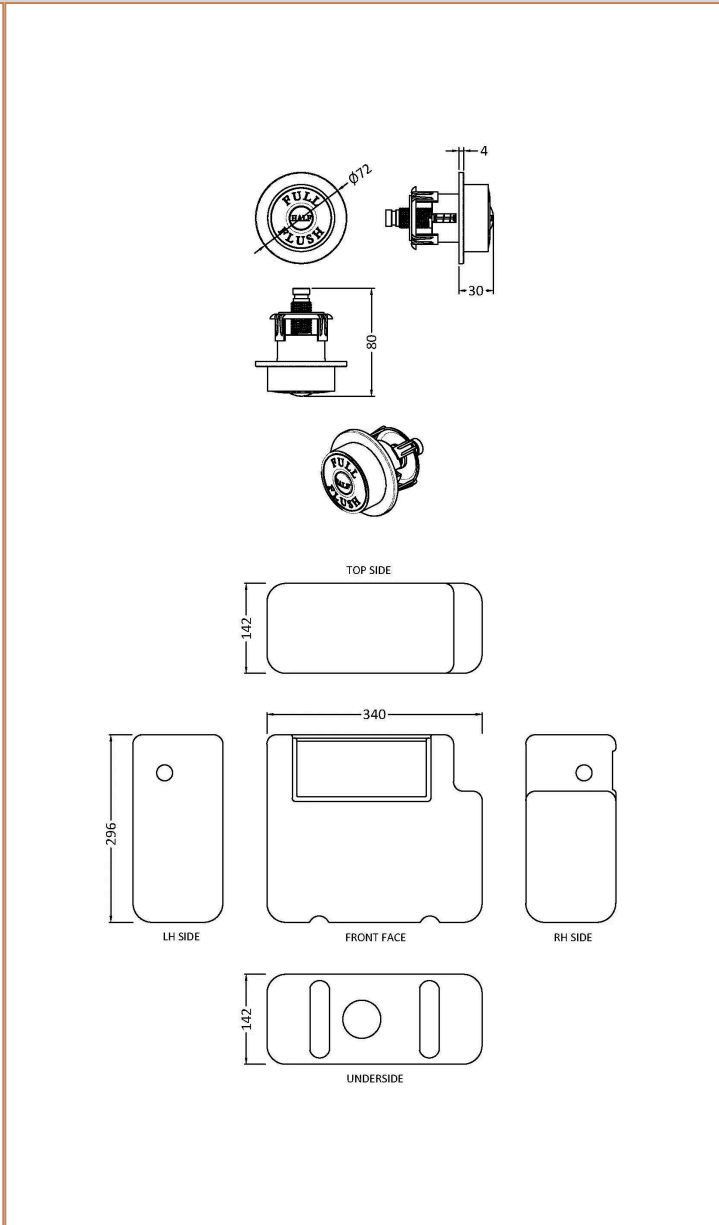

Sales Code: XTY8T03

Barcode: 5056211891864

Brand: Hudson Reed

Description: Hudson Reed Universal Access Cistern With Brushed Brass Dual Flush Plate

Product Dimensions

Product	296 x 340 x 142mm (H x W x D)
Nett Weight	2.5 kg
Packaged Weight	2.5 kg

Product Dimensions

Product	296 x 340 x 142mm (H x W x D)
Packaged	350 x 150 x 300mm (H x W x D)
Nett Weight	1.6 kg
Packaged Weight	1.7 kg

Packaging Details

Label Size (mm)	50 x 100
Label Colour	White
Label Qty	2.0000

Product Dimensions

Product	72 x 72 x 85mm (H x W x D)
Packaged	80 x 155 x 50mm (H x W x D)
Nett Weight	0.2 kg
Packaged Weight	0.2 kg

Packaging Details

Label Size (mm)	50 x 100
Label Colour	White
Label Qty	1.0000

Product Details

Country of Origin	China
Product Material	Abs
Colour/Finish	Brushed Brass
Style	Traditional
Fixings Included	Yes
Product Diameter	72 mm