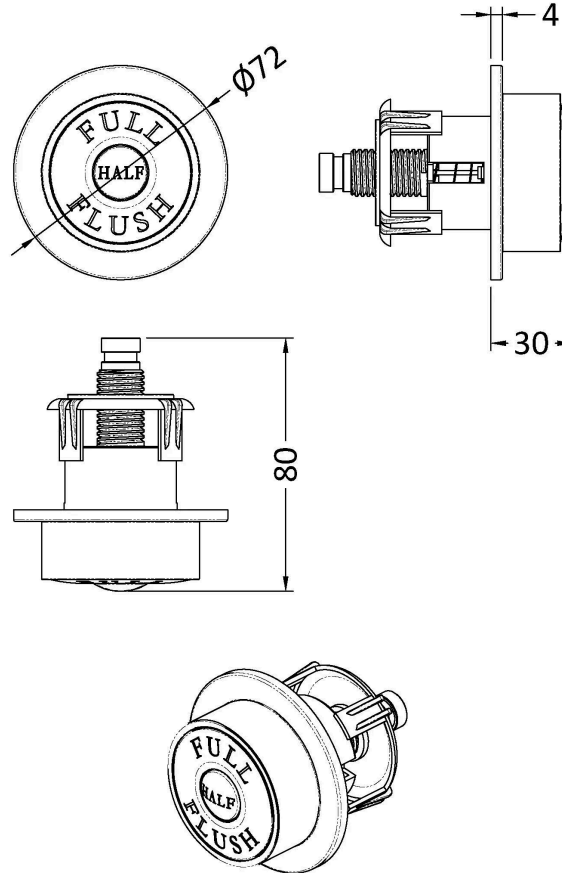

Product Dimensions

Product	296 x 340 x 142mm (H x W x D)
Packaged	350 x 150 x 300mm (H x W x D)
Nett Weight	1.6 kg
Packaged Weight	1.7 kg

Packaging Details

Label Size (mm)	50 x 100
Label Colour	White
Label Qty	2.0000

Product Details

Country of Origin	China
Product Material	Polyethylene
Colour/Finish	White
Style	Contemporary

Sales Code: TDPB03

Barcode: 5056211893134

Brand: nuie

Description: Nuie Brushed Brass Dual Flush Push Button

Product Dimensions

Product	72 x 72 x 85mm (H x W x D)
Packaged	80 x 155 x 50mm (H x W x D)
Nett Weight	0.2 kg
Packaged Weight	0.2 kg

Packaging Details

Label Size (mm)	50 x 100
Label Colour	White
Label Qty	1.0000

Product Details

Country of Origin	China
Product Material	Abs
Colour/Finish	Brushed Brass
Style	Traditional
Fixings Included	Yes
Product Diameter	72 mm