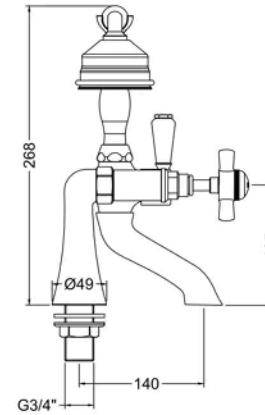

**Sales Code:** I804X

**Barcode:** 5056817794064

**Brand:** nuie

**Description:** nuie Beaumont Brushed Brass 1/2" Bath Shower Mixer

### Product Dimensions

Product	282 x 220 x 165mm (H x W x D)
Packaged	190 x 205 x 250mm (H x W x D)
Outer Box	400 x 270 x 430mm (H x W x D)
Nett Weight	2.84 kg
Packaged Weight	3.37 kg

### Packaging Details

Label Size (mm)	50 x 100
Label Colour	White
Label Qty	2.0000

### Product Details

Country of Origin	China
Product Material	Brass
Control Type	Manual
WRAS Approved	No
Valve/Cartridge Type	Screw Down
Colour/Finish	Brushed Brass
Mount Type	Deck
Style	Traditional
Handle Type	Crosshead
TMV2 Approved	No
TMV3 Approved	No
Pipe Size	22 mm (3/4" BSP)
Pipe Centres	180
Hose Included	Yes
Hose Length	1500 mm
Min Operating Pressure	0.1 Bar
Minimum Operation Pressure	0 Bar
Tap Spout Projection	115 mm
Valve / Cartridge Type	Screw Down
Waste Included	No