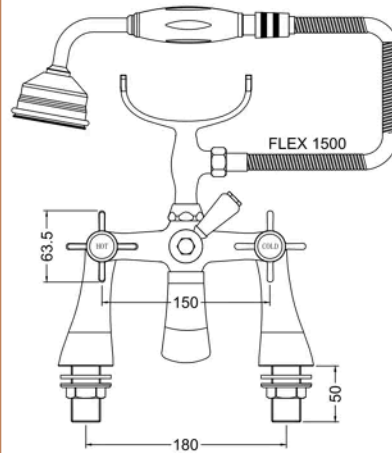

**Sales Code:** I804X

**Barcode:** 5056817794064

**Brand:** nuie

**Description:** nuie Beaumont Brushed Brass 1/2" Bath Shower Mixer

### Product Dimensions

Product	282 x 220 x 165mm (H x W x D)
Packaged	190 x 205 x 250mm (H x W x D)
Outer Box	400 x 270 x 430mm (H x W x D)
Nett Weight	2.84 kg
Packaged Weight	3.37 kg

### Packaging Details

Label Size (mm)	50 x 100
Label Colour	White
Label Qty	2.0000

### Product Details

Country of Origin	China
Product Material	Brass
Control Type	Manual
WRAS Approved	No
Valve/Cartridge Type	Screw Down
Colour/Finish	Brushed Brass
Mount Type	Deck
Style	Traditional
Handle Type	Crosshead
TMV2 Approved	No
TMV3 Approved	No
Pipe Size	22 mm (3/4" BSP)
Pipe Centres	180
Hose Included	Yes
Hose Length	1500 mm
Min Operating Pressure	0.1 Bar
Minimum Operation Pressure	0 Bar
Tap Spout Projection	115 mm
Valve / Cartridge Type	Screw Down
Waste Included	No