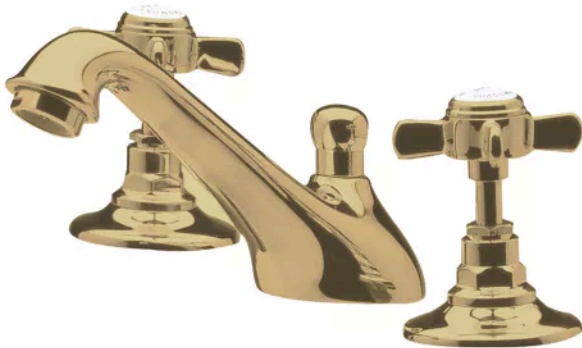

Sales Code: I807X

Barcode: 5056817794040

Brand: nuie

Description: nuie Beaumont Brushed Brass Basin Mixer With Waste

Product Dimensions

| | |
|-----------------|------------------------------|
| Product | 85 x 50 x 165mm (H x W x D) |
| Packaged | 85 x 170 x 395mm (H x W x D) |
| Nett Weight | 2.85 kg |
| Packaged Weight | 2.85 kg |

Packaging Details

| | |
|-----------------|----------|
| Label Size (mm) | 50 x 100 |
| Label Colour | White |
| Label Qty | 2.0000 |

Product Details

| | |
|----------------------------|---------------|
| Country of Origin | China |
| Product Material | Brass |
| Control Type | Manual |
| Waste Type | Pop-Up |
| WRAS Approved | No |
| Colour/Finish | Brushed Brass |
| Mount Type | Deck |
| Style | Traditional |
| Handle Type | Crosshead |
| TMV2 Approved | No |
| TMV3 Approved | No |
| Min Operating Pressure | 0.1 Bar |
| Minimum Operation Pressure | 0 Bar |
| Tap Spout Height | 55 mm |
| Tap Spout Projection | 44 mm |
| Waste Included | Yes |