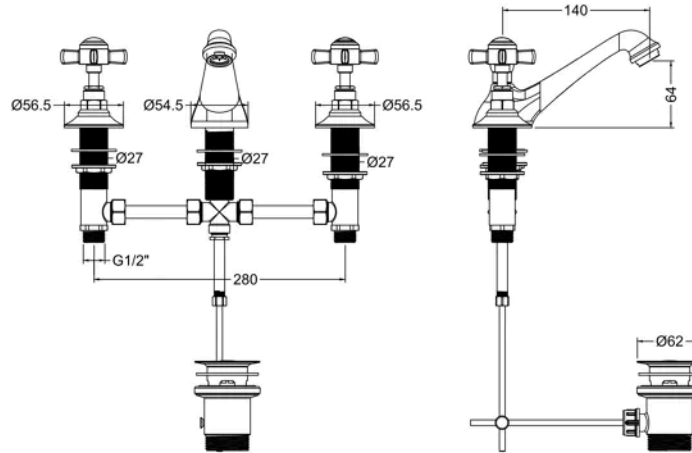

Sales Code: I807X

Barcode: 5056817794040

Brand: nuie

Description: nuie Beaumont Brushed Brass Basin Mixer With Waste

Product Dimensions

| | |
|-----------------|------------------------------|
| Product | 85 x 50 x 165mm (H x W x D) |
| Packaged | 85 x 170 x 395mm (H x W x D) |
| Nett Weight | 2.85 kg |
| Packaged Weight | 2.85 kg |

Packaging Details

| | |
|-----------------|----------|
| Label Size (mm) | 50 x 100 |
| Label Colour | White |
| Label Qty | 2.0000 |

Product Details

| | |
|----------------------------|---------------|
| Country of Origin | China |
| Product Material | Brass |
| Control Type | Manual |
| Waste Type | Pop-Up |
| WRAS Approved | No |
| Colour/Finish | Brushed Brass |
| Mount Type | Deck |
| Style | Traditional |
| Handle Type | Crosshead |
| TMV2 Approved | No |
| TMV3 Approved | No |
| Min Operating Pressure | 0.1 Bar |
| Minimum Operation Pressure | 0 Bar |
| Tap Spout Height | 55 mm |
| Tap Spout Projection | 44 mm |
| Waste Included | Yes |