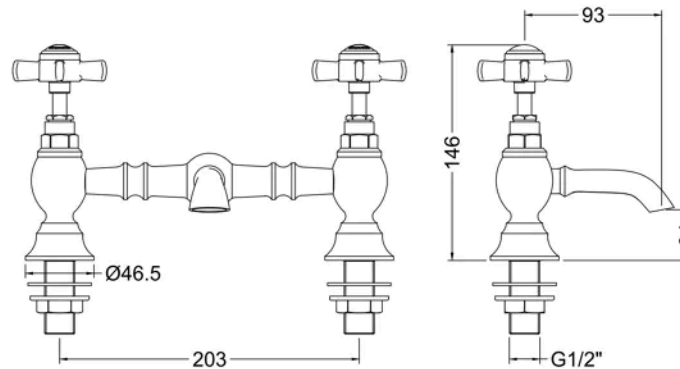

Sales Code: I815X

Barcode: 5056817794033

Brand: nuie

Description: nuie Beaumont Brushed Brass Basin Mixer Tap

Product Dimensions

Product	140 x 40 x 240mm (H x W x D)
Packaged	155 x 160 x 255mm (H x W x D)
Outer Box	325 x 270 x 500mm (H x W x D)
Nett Weight	1.18 kg
Packaged Weight	1.48 kg

Packaging Details

Label Size (mm)	50 x 100
Label Colour	White
Label Qty	2.0000

Product Details

Country of Origin	China
Product Material	Brass
Control Type	Manual
WRAS Approved	No
Valve/Cartridge Type	Screw Down
Colour/Finish	Brushed Brass
Mount Type	Deck
Style	Traditional
Handle Type	Crosshead
TMV2 Approved	No
TMV3 Approved	No
Pipe Size	1/2"
Pipe Centres	200
Min Operating Pressure	0.1 Bar
Minimum Operation Pressure	0 Bar
Tap Spout Height	32 mm
Tap Spout Projection	92 mm
Valve / Cartridge Type	Screw Down
Waste Included	No