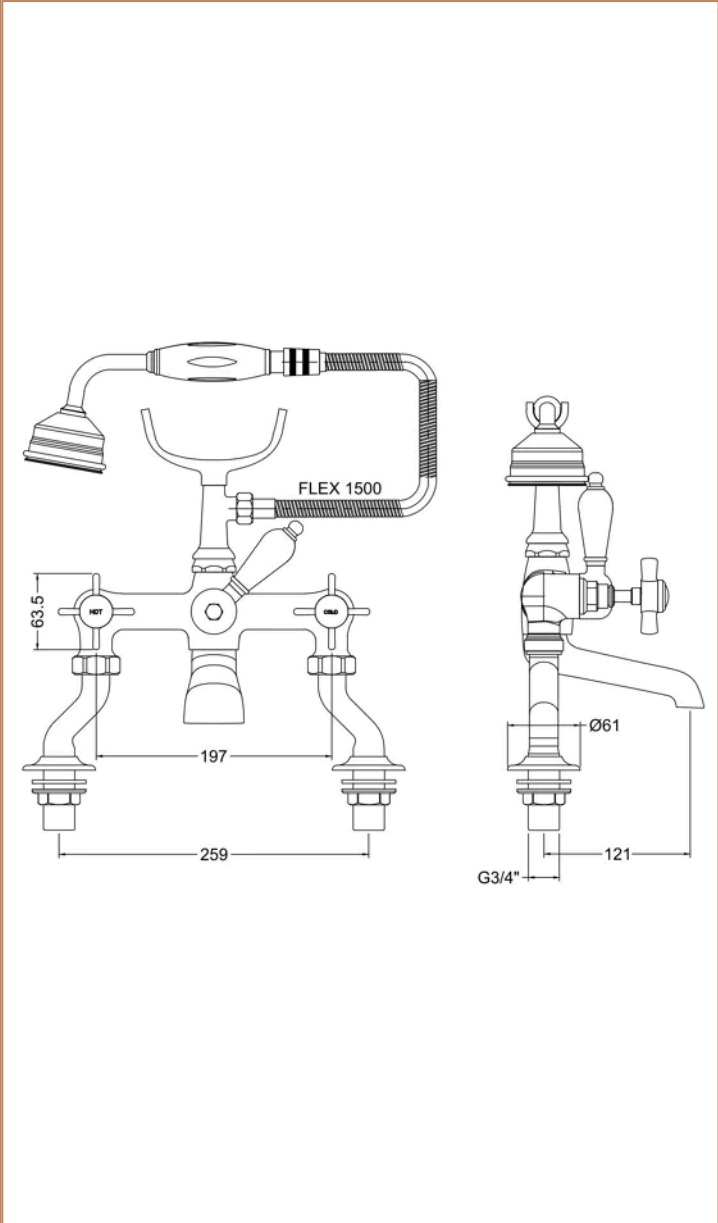

Sales Code: I803X

Barcode: 5056817794071

Brand: nuie

Description: nuie Beaumont Brushed Brass 3/4" Cranked Bath Shower Mixer

Product Dimensions

Product	295 x 215 x 180mm (H x W x D)
Packaged	140 x 235 x 265mm (H x W x D)
Outer Box	315 x 280 x 490mm (H x W x D)
Nett Weight	3.53 kg
Packaged Weight	3.99 kg

Packaging Details

Label Size (mm)	50 x 100
Label Colour	White
Label Qty	2.0000

Product Details

Country of Origin	China
Product Material	Brass
Control Type	Manual
WRAS Approved	No
Valve/Cartridge Type	Screw Down
Colour/Finish	Brushed Brass
Mount Type	Deck
Style	Traditional
Handle Type	Crosshead
TMV2 Approved	No
TMV3 Approved	No
Pipe Size	22 mm (3/4" BSP)
Pipe Centres	200
Hose Included	Yes
Hose Length	1500 mm
Min Operating Pressure	0.1 Bar
Minimum Operation Pressure	0 Bar
Tap Spout Height	30 mm
Tap Spout Projection	115 mm
Valve / Cartridge Type	Screw Down
Waste Included	No