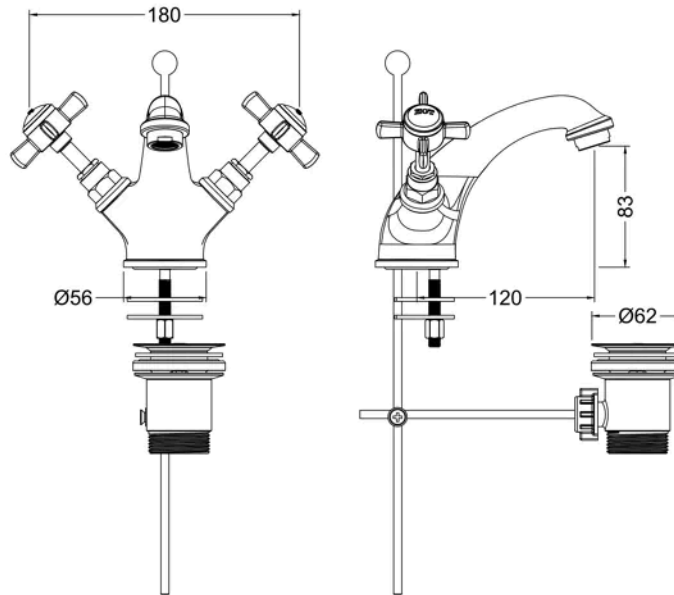

Sales Code: I805X

Barcode: 5056817794002

Brand: nuie

Description: nuie Beaumont Brushed Brass Mono Basin Mixer With Waste

Product Dimensions

Product	112 x 62 x 197mm (H x W x D)
Packaged	120 x 215 x 390mm (H x W x D)
Outer Box	395 x 415 x 440mm (H x W x D)
Nett Weight	1.68 kg
Packaged Weight	2.31 kg

Packaging Details

Label Size (mm)	50 x 100
Label Colour	White
Label Qty	2.0000

Product Details

Country of Origin	China
Product Material	Brass
Control Type	Manual
Waste Type	Pop-Up
WRAS Approved	No
Valve/Cartridge Type	Screw Down
Colour/Finish	Brushed Brass
Mount Type	Deck
Style	Traditional
Handle Type	Crosshead
TMV2 Approved	No
TMV3 Approved	No
Min Operating Pressure	0.1 Bar
Minimum Operation Pressure	0 Bar
Tap Spout Height	65 mm
Tap Spout Projection	90 mm
Tap Tails Included	Yes
Valve / Cartridge Type	Screw Down
Waste Included	Yes