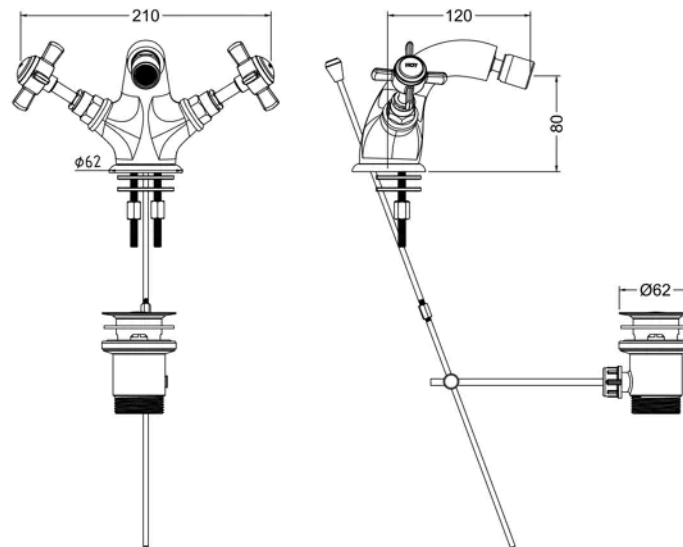

Sales Code: I806X

Barcode: 5056817794026

Brand: nuie

Description: nuie Beaumont Brushed Brass Bidet Mixer With Waste

Product Dimensions

Product	95 x 50 x 135mm (H x W x D)
Packaged	120 x 195 x 190mm (H x W x D)
Outer Box	395 x 550 x 320mm (H x W x D)
Nett Weight	1.45 kg
Packaged Weight	1.64 kg

Packaging Details

Label Size (mm)	50 x 100
Label Colour	White
Label Qty	2.0000

Product Details

Country of Origin	China
Product Material	Brass
Control Type	Manual
Waste Type	Pop-Up
WRAS Approved	No
Valve/Cartridge Type	Screw Down
Colour/Finish	Brushed Brass
Mount Type	Deck
Style	Traditional
Handle Type	Crosshead
TMV2 Approved	No
TMV3 Approved	No
Min Operating Pressure	0.1 Bar
Minimum Operation Pressure	0 Bar
Tap Spout Height	65 mm
Tap Spout Projection	90 mm
Tap Tails Included	Yes
Valve / Cartridge Type	Screw Down
Waste Included	Yes