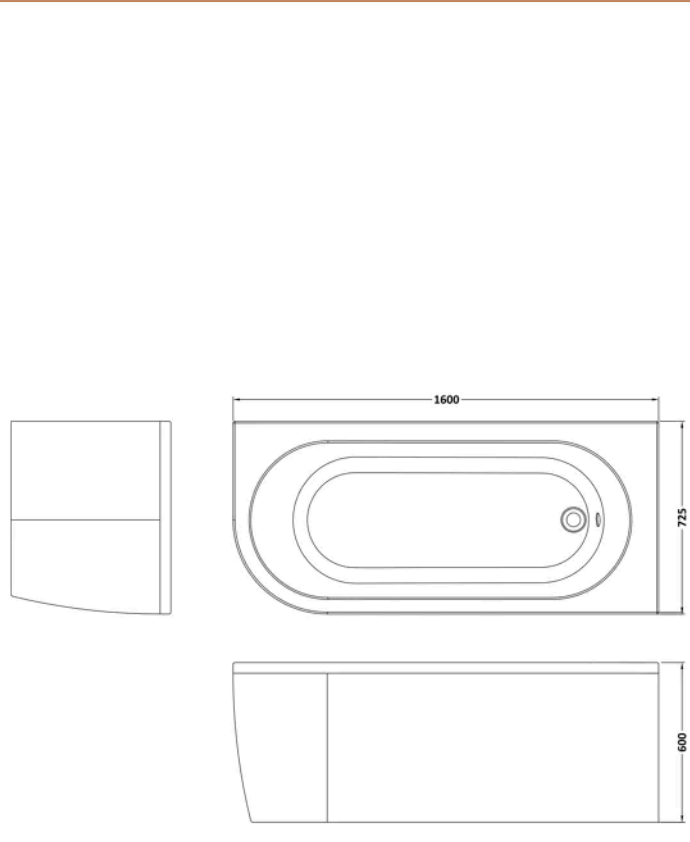

Sales Code: BSG004R

Barcode: 5056883702796

Brand: nuie

Description: nuie 1600mm Right-Hand Curved Bath With Legs And Panel

Product Dimensions

Product	600 x 725 x 1600mm (H x W x L)
Nett Weight	30.5 kg
Packaged Weight	30.5 kg

Product Details

Volume	195 Litre
Country of Origin	Egypt
Product Material	Acrylic
Colour/Finish	White
Style	Contemporary
Bath Panel Included	Yes
Ce Certified	Yes
Declaration Of Performance	Yes
Displaced Capacity	120 Litre
Hydrotherapy System	No
Includes Grips	No
Leg Set Included	Yes
Legs Included	Yes
No. Of Tapholes	No Tapholes
Overflow Cover Included	No
Overflow Included	Yes
Tap Included	No
Ukca Certified	Yes
Waste Included	No
Waste Size Required	90mm