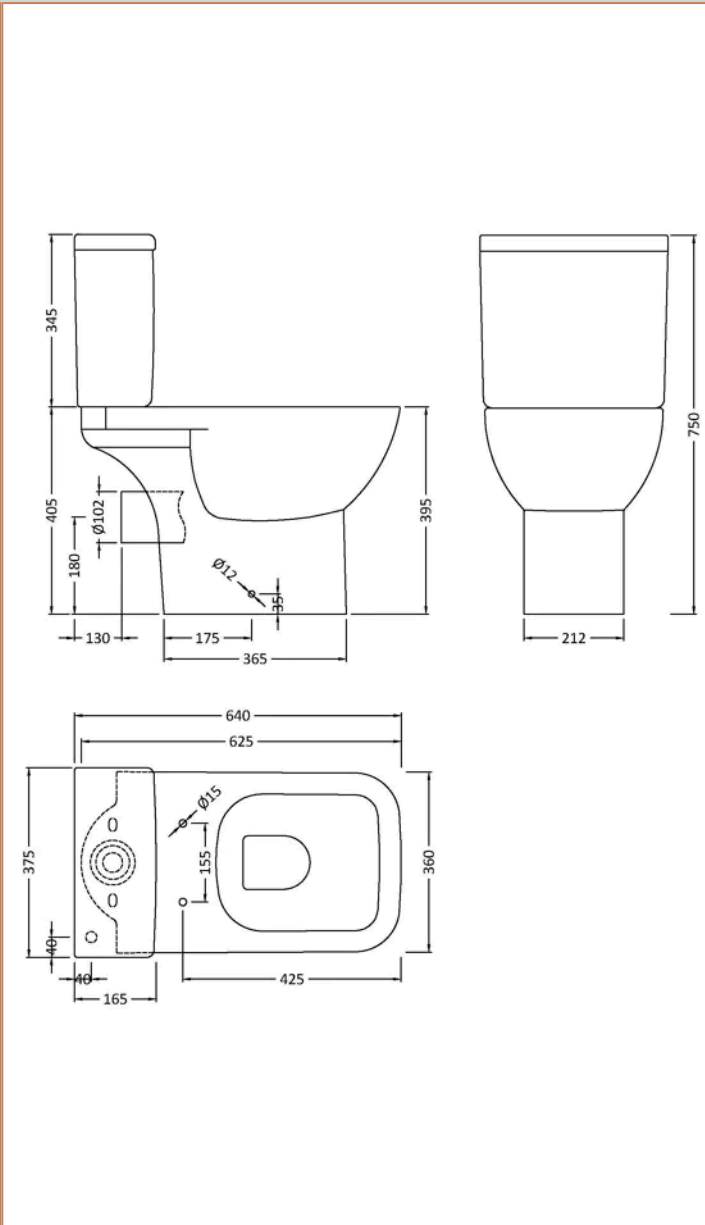

Sales Code: NCS260

Barcode: 5056817731281

Brand: nuie

Description: nuie Ivo Square Rimless Pan, Cistern & Seat

Product Dimensions

Product	750 x 370 x 635mm (H x W x D)
Packaged	430 x 400 x 760mm (H x W x D)
Nett Weight	31.5 kg
Packaged Weight	32 kg

Product Details

Country of Origin	China
Product Material	Vitreous China
Colour/Finish	White
Style	Contemporary
Ce Certified	Yes
Includes Seat	Yes
Pan Type	Short Projection
Toilet Seat Function	Soft Close