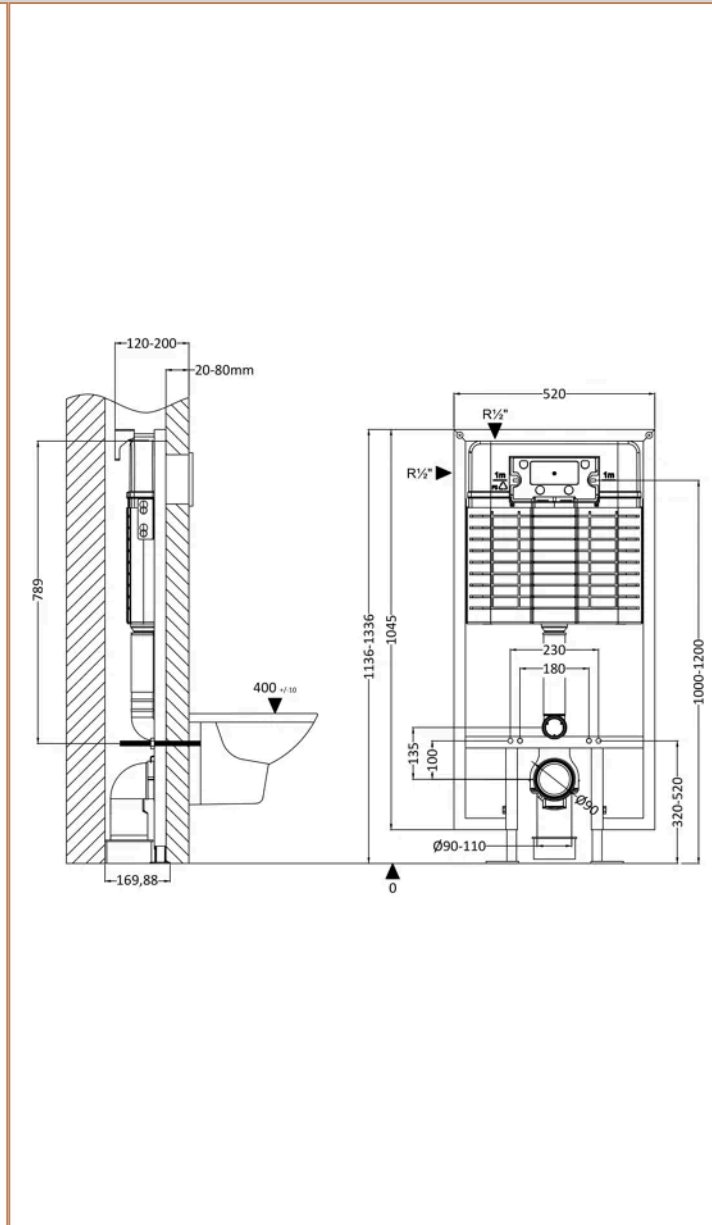

Sales Code: CEZFE003

Barcode: 5056883737996

Brand: nuie

Description: nuie In5in1 Round Wall Hung Pan & Concealed Brushed Brass Cistern With Cistern

Product Dimensions

Product	363 x 365 x 475mm (H x W x D)
Packaged	420 x 395 x 540mm (H x W x D)
Nett Weight	24 kg
Packaged Weight	25 kg

Sales Code: XTY009

Barcode: 5056211854319

Brand: Hudson Reed

Description: Hudson Reed Dual Flush Concealed Cistern With Frame

Product Dimensions

Product	1136 x 520 x 204mm (H x W x D)
Packaged	160 x 560 x 160mm (H x W x D)
Nett Weight	11.17 kg
Packaged Weight	11.17 kg

Product Dimensions

Product	170 x 267 x 11mm (H x W x D)
Packaged	50 x 220 x 290mm (H x W x D)
Nett Weight	0.5 kg
Packaged Weight	0.5 kg

Packaging Details

Label Size (mm)	50 x 100
Label Colour	White
Label Qty	2.0000

Description: nuie Fenton Rimless Wall Hung Toilet

Product Dimensions

Product	363 x 365 x 475mm (H x W x D)
Packaged	420 x 395 x 540mm (H x W x D)
Nett Weight	24 kg
Packaged Weight	25 kg

Product Details

Country of Origin	China
Product Material	Vitreous China
Colour/Finish	White
Style	Contemporary
Ce Certified	Yes
Includes Seat	Yes
Pan Type	Wall Hung