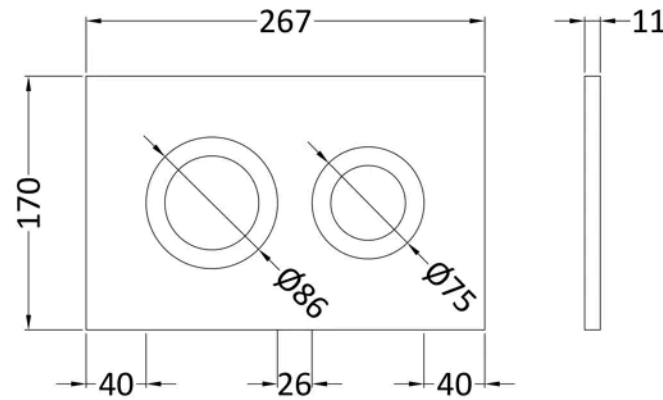

Sales Code: XTY009

Barcode: 5056211854319

Brand: Hudson Reed

Description: Hudson Reed Dual Flush Concealed Cistern With Frame

Product Dimensions

Product	1136 x 520 x 204mm (H x W x D)
Packaged	160 x 560 x 160mm (H x W x D)
Nett Weight	11.17 kg
Packaged Weight	11.17 kg

Product Details

Country of Origin	China
Product Material	Stainless Steel
Colour/Finish	Chrome
Style	Contemporary

Sales Code: XTY009PR8

Barcode: 5056678459713

Brand: Hudson Reed

Description: Hudson Reed Round Brushed Brass Dual Flush Push Button

Product Dimensions

Product	170 x 267 x 11mm (H x W x D)
Packaged	50 x 220 x 290mm (H x W x D)
Nett Weight	0.5 kg
Packaged Weight	0.5 kg

Packaging Details

Label Size (mm)	50 x 100
Label Colour	White
Label Qty	2.0000

Description: nuie Fenton Rimless Wall Hung Toilet

Product Dimensions

Product	363 x 365 x 475mm (H x W x D)
Packaged	420 x 395 x 540mm (H x W x D)
Nett Weight	24 kg
Packaged Weight	25 kg

Product Details

Country of Origin	China
Product Material	Vitreous China
Colour/Finish	White
Style	Contemporary
Ce Certified	Yes
Includes Seat	Yes
Pan Type	Wall Hung