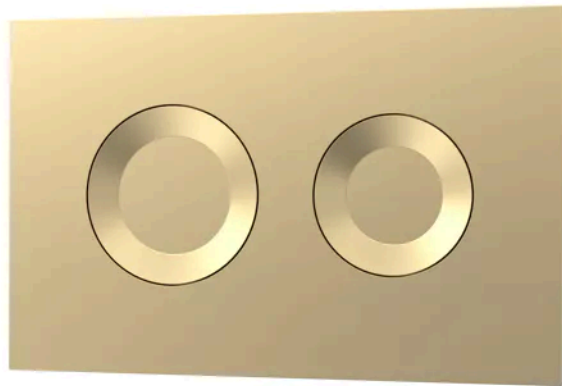

Sales Code: CEZFE003

Barcode: 5056883737996

Brand: nuie

Description: nuie In5in1 Round Wall Hung Pan & Concealed Brushed Brass Cistern With Cistern

Product Dimensions

Product	363 x 365 x 475mm (H x W x D)
Packaged	420 x 395 x 540mm (H x W x D)
Nett Weight	24 kg
Packaged Weight	25 kg

Product Details

Country of Origin	China
Product Material	Vitreous China
Colour/Finish	White Brushed Brass
Style	Contemporary
Ce Certified	Yes
Flush Operating Type	Push Button
Includes Seat	Yes
Pan Type	Wall Hung
Toilet Seat Hinge Material	Metal
Toilet Seat Hinge Type	Top Fix
Toilet Seat Type	Sandwich

Sales Code: XTY009

Barcode: 5056211854319

Brand: Hudson Reed

Description: Hudson Reed Dual Flush Concealed Cistern With Frame

Product Dimensions

Product	1136 x 520 x 204mm (H x W x D)
Packaged	160 x 560 x 160mm (H x W x D)
Nett Weight	11.17 kg
Packaged Weight	11.17 kg

Product Details

Country of Origin	China
Product Material	Stainless Steel
Colour/Finish	Chrome
Style	Contemporary

Sales Code: XTY009PR8

Barcode: 5056678459713

Brand: Hudson Reed

Description: Hudson Reed Round Brushed Brass Dual Flush Push Button