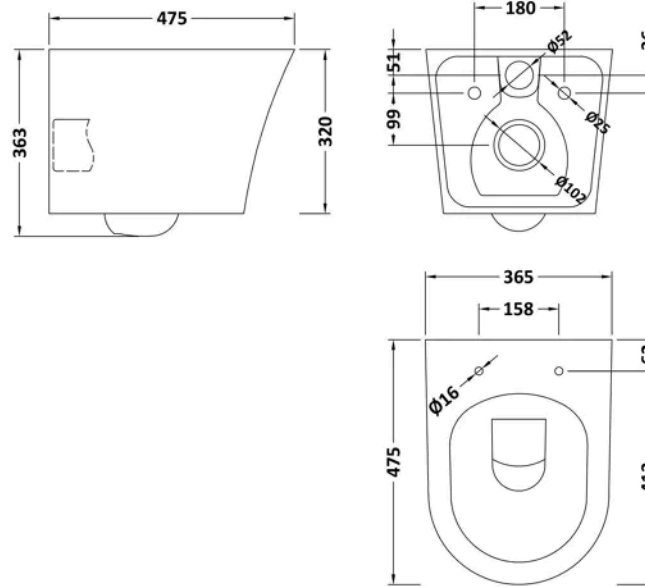

Sales Code: CEZFE003

Barcode: 5056883737996

Brand: nuie

Description: nuie In5in1 Round Wall Hung Pan & Concealed Brushed Brass Cistern With Cistern

Product Dimensions

Product	363 x 365 x 475mm (H x W x D)
Packaged	420 x 395 x 540mm (H x W x D)
Nett Weight	24 kg
Packaged Weight	25 kg

Sales Code: XTY009

Barcode: 5056211854319

Brand: Hudson Reed

Description: Hudson Reed Dual Flush Concealed Cistern With Frame

Product Dimensions

Product	1136 x 520 x 204mm (H x W x D)
Packaged	160 x 560 x 160mm (H x W x D)
Nett Weight	11.17 kg
Packaged Weight	11.17 kg

Product Dimensions

Product	170 x 267 x 11mm (H x W x D)
Packaged	50 x 220 x 290mm (H x W x D)
Nett Weight	0.5 kg
Packaged Weight	0.5 kg

Packaging Details

Label Size (mm)	50 x 100
Label Colour	White
Label Qty	2.0000

Description: nuie Fenton Rimless Wall Hung Toilet

Product Dimensions

Product	363 x 365 x 475mm (H x W x D)
Packaged	420 x 395 x 540mm (H x W x D)
Nett Weight	24 kg
Packaged Weight	25 kg

Product Details

Country of Origin	China
Product Material	Vitreous China
Colour/Finish	White
Style	Contemporary
Ce Certified	Yes
Includes Seat	Yes
Pan Type	Wall Hung