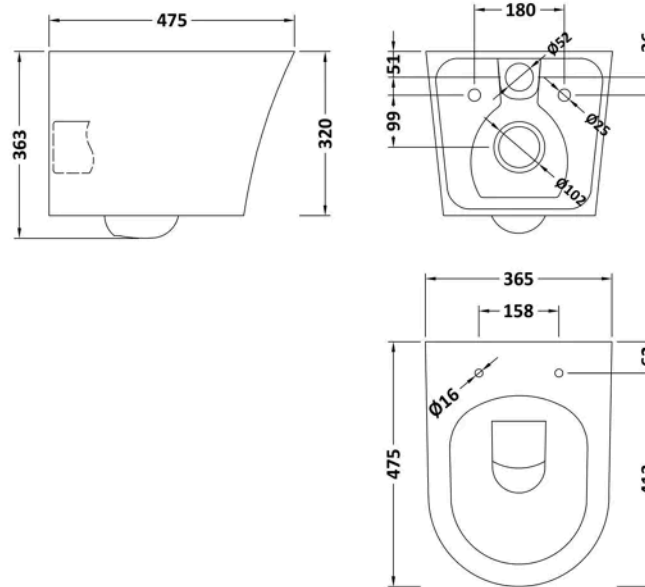

Sales Code: CEZFE003

Barcode: 5056883737996

Brand: nuie

Description: nuie In5in1 Round Wall Hung Pan & Concealed Brushed Brass Cistern With Cistern

Product Dimensions

Product	363 x 365 x 475mm (H x W x D)
Packaged	420 x 395 x 540mm (H x W x D)
Nett Weight	24 kg
Packaged Weight	25 kg

Sales Code: XTY009

Barcode: 5056211854319

Brand: Hudson Reed

Description: Hudson Reed Dual Flush Concealed Cistern With Frame

Product Dimensions

Product	1136 x 520 x 204mm (H x W x D)
Packaged	160 x 560 x 160mm (H x W x D)
Nett Weight	11.17 kg
Packaged Weight	11.17 kg

Product Dimensions

Product	170 x 267 x 11mm (H x W x D)
Packaged	50 x 220 x 290mm (H x W x D)
Nett Weight	0.5 kg
Packaged Weight	0.5 kg

Packaging Details

Label Size (mm)	50 x 100
Label Colour	White
Label Qty	2.0000

Description: nuie Fenton Rimless Wall Hung Toilet

Product Dimensions

Product	363 x 365 x 475mm (H x W x D)
Packaged	420 x 395 x 540mm (H x W x D)
Nett Weight	24 kg
Packaged Weight	25 kg

Product Details

Country of Origin	China
Product Material	Vitreous China
Colour/Finish	White
Style	Contemporary
Ce Certified	Yes
Includes Seat	Yes
Pan Type	Wall Hung