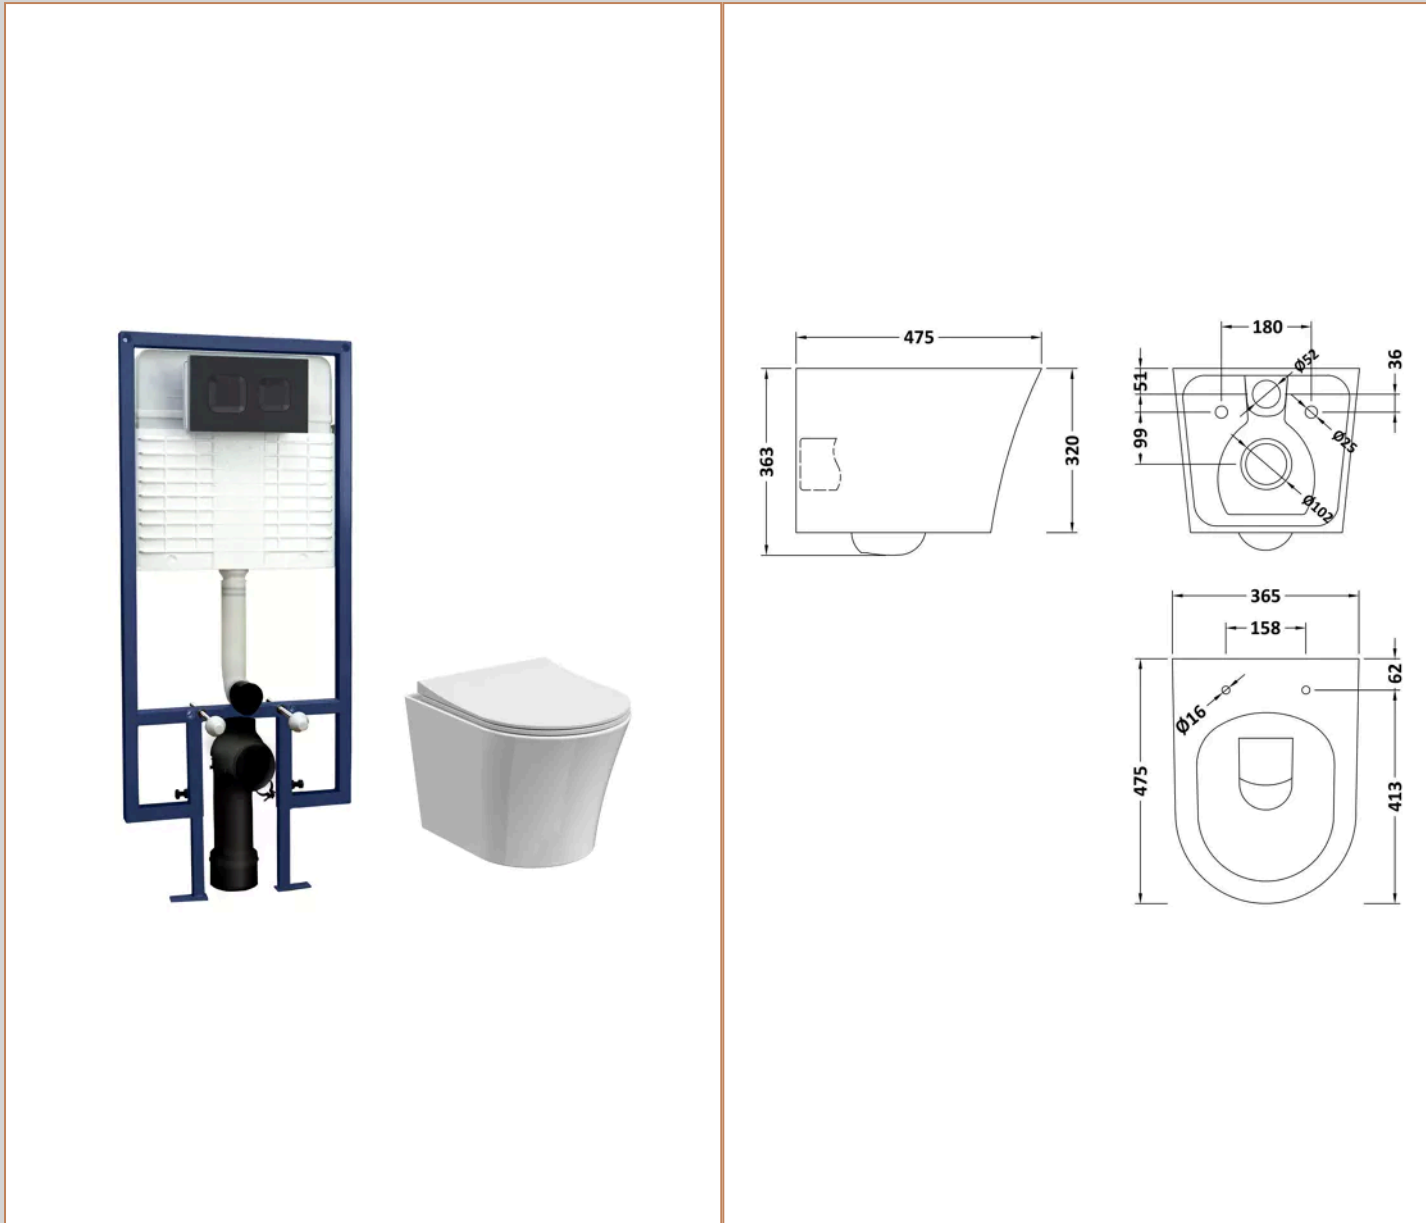

Sales Code: CEZFE004

Barcode: 5056883738009

Brand: nuie

Description: nuie In5in1 Round Wall Hung Pan & Concealed Matt Black Cistern With Cistern

Product Dimensions

Product	363 x 365 x 475mm (H x W x D)
Packaged	420 x 395 x 540mm (H x W x D)
Nett Weight	24 kg
Packaged Weight	25 kg

Product Details

Country of Origin	China
Product Material	Vitreous China
Colour/Finish	Matt Black White
Style	Contemporary
Ce Certified	Yes
Flush Operating Type	Push Button
Includes Seat	Yes
Pan Type	Wall Hung
Toilet Seat Hinge Material	Metal
Toilet Seat Hinge Type	Top Fix
Toilet Seat Type	Sandwich

Sales Code: XTY009

Barcode: 5056211854319

Brand: Hudson Reed

Description: Hudson Reed Dual Flush Concealed Cistern With Frame

Product Dimensions

Product	1136 x 520 x 204mm (H x W x D)
Packaged	160 x 560 x 160mm (H x W x D)
Nett Weight	11.17 kg
Packaged Weight	11.17 kg

Product Dimensions

Product	363 x 365 x 475mm (H x W x D)
Packaged	420 x 395 x 540mm (H x W x D)
Nett Weight	24 kg
Packaged Weight	25 kg

Product Details

Country of Origin	China
Product Material	Vitreous China
Colour/Finish	White
Style	Contemporary
Ce Certified	Yes
Includes Seat	Yes
Pan Type	Wall Hung