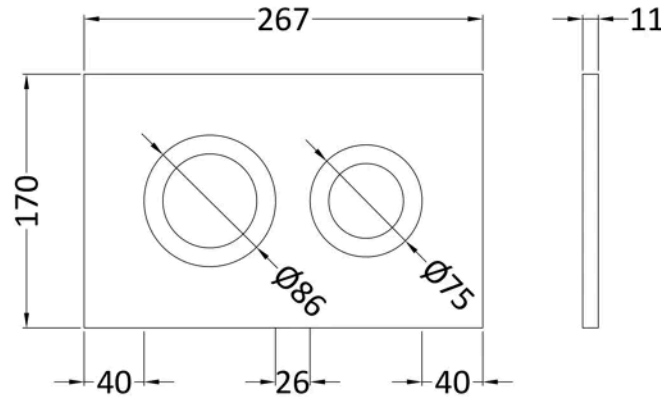

Sales Code: XTY009

Barcode: 5056211854319

Brand: Hudson Reed

Description: Hudson Reed Dual Flush Concealed Cistern With Frame

Product Dimensions

Product	1136 x 520 x 204mm (H x W x D)
Packaged	160 x 560 x 160mm (H x W x D)
Nett Weight	11.17 kg
Packaged Weight	11.17 kg

Product Details

Country of Origin	China
Product Material	Stainless Steel
Colour/Finish	Chrome
Style	Contemporary

Sales Code: XTY009PR4

Barcode: 5056678435502

Brand: Hudson Reed

Description: Hudson Reed Round Black Dual Flush Push Button

Product Dimensions

Product	170 x 267 x 11mm (H x W x D)
Packaged	50 x 220 x 290mm (H x W x D)
Nett Weight	0.5 kg
Packaged Weight	0.5 kg

Packaging Details

Label Size (mm)	50 x 100
Label Colour	White
Label Qty	2.0000

Product Dimensions

Product	363 x 365 x 475mm (H x W x D)
Packaged	420 x 395 x 540mm (H x W x D)
Nett Weight	24 kg
Packaged Weight	25 kg

Product Details

Country of Origin	China
Product Material	Vitreous China
Colour/Finish	White
Style	Contemporary
Ce Certified	Yes
Includes Seat	Yes
Pan Type	Wall Hung