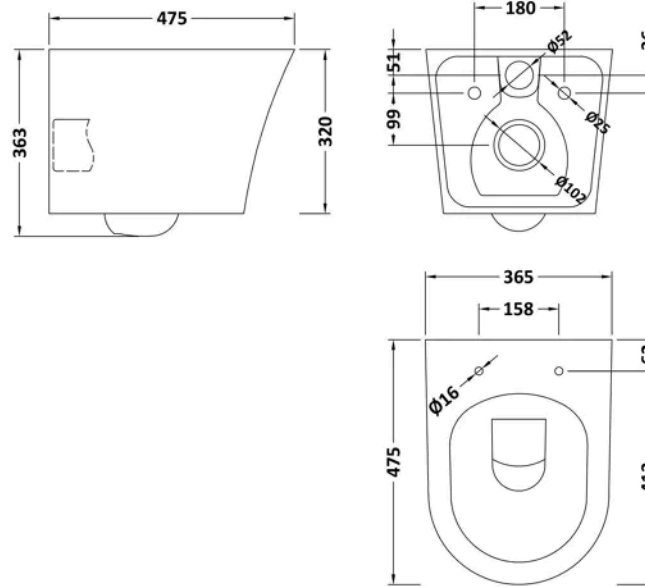

Sales Code: CEZFE004

Barcode: 5056883738009

Brand: nuie

Description: nuie In5in1 Round Wall Hung Pan & Concealed Matt Black Cistern With Cistern

Product Dimensions

Product	363 x 365 x 475mm (H x W x D)
Packaged	420 x 395 x 540mm (H x W x D)
Nett Weight	24 kg
Packaged Weight	25 kg

Sales Code: XTY009

Barcode: 5056211854319

Brand: Hudson Reed

Description: Hudson Reed Dual Flush Concealed Cistern With Frame

Product Dimensions

Product	1136 x 520 x 204mm (H x W x D)
Packaged	160 x 560 x 160mm (H x W x D)
Nett Weight	11.17 kg
Packaged Weight	11.17 kg

Product Dimensions

Product	170 x 267 x 11mm (H x W x D)
Packaged	50 x 220 x 290mm (H x W x D)
Nett Weight	0.5 kg
Packaged Weight	0.5 kg

Packaging Details

Label Size (mm)	50 x 100
Label Colour	White
Label Qty	2.0000

Product Dimensions

Product	363 x 365 x 475mm (H x W x D)
Packaged	420 x 395 x 540mm (H x W x D)
Nett Weight	24 kg
Packaged Weight	25 kg

Product Details

Country of Origin	China
Product Material	Vitreous China
Colour/Finish	White
Style	Contemporary
Ce Certified	Yes
Includes Seat	Yes
Pan Type	Wall Hung