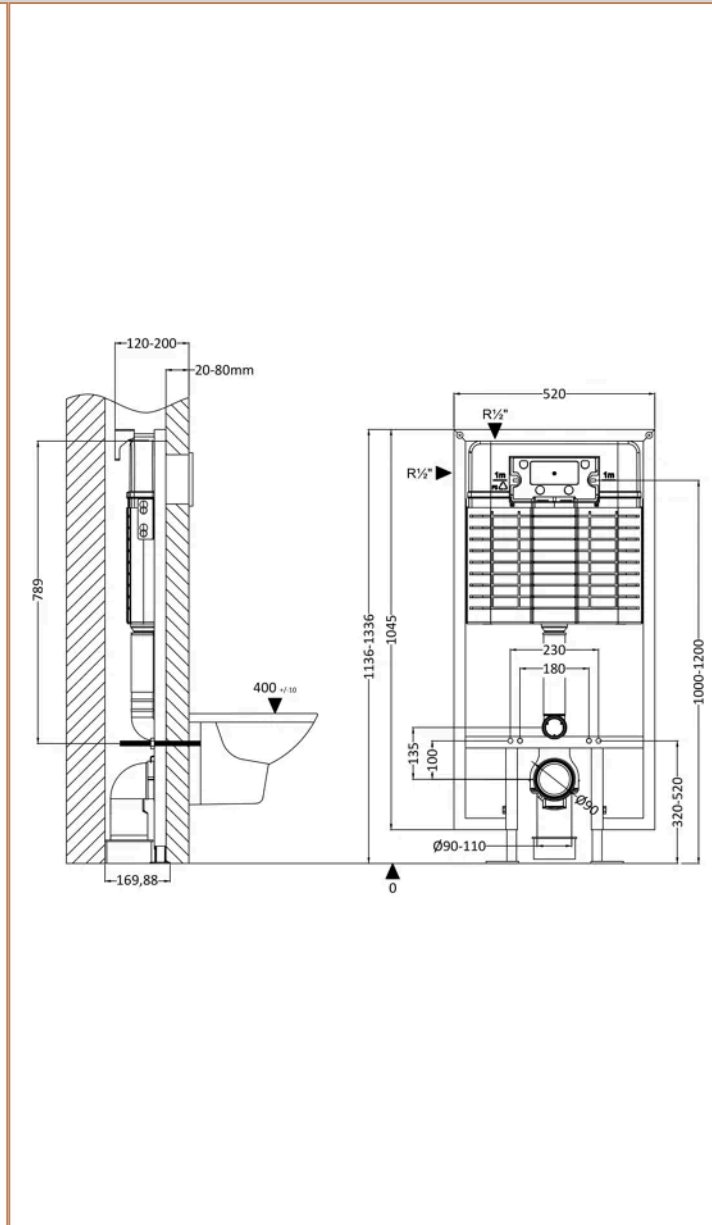

Sales Code: CEZFE004

Barcode: 5056883738009

Brand: nuie

Description: nuie In5in1 Round Wall Hung Pan & Concealed Matt Black Cistern With Cistern

Product Dimensions

Product	363 x 365 x 475mm (H x W x D)
Packaged	420 x 395 x 540mm (H x W x D)
Nett Weight	24 kg
Packaged Weight	25 kg

Sales Code: XTY009

Barcode: 5056211854319

Brand: Hudson Reed

Description: Hudson Reed Dual Flush Concealed Cistern With Frame

Product Dimensions

Product	1136 x 520 x 204mm (H x W x D)
Packaged	160 x 560 x 160mm (H x W x D)
Nett Weight	11.17 kg
Packaged Weight	11.17 kg

Product Dimensions

Product	170 x 267 x 11mm (H x W x D)
Packaged	50 x 220 x 290mm (H x W x D)
Nett Weight	0.5 kg
Packaged Weight	0.5 kg

Packaging Details

Label Size (mm)	50 x 100
Label Colour	White
Label Qty	2.0000

Product Dimensions

Product	363 x 365 x 475mm (H x W x D)
Packaged	420 x 395 x 540mm (H x W x D)
Nett Weight	24 kg
Packaged Weight	25 kg

Product Details

Country of Origin	China
Product Material	Vitreous China
Colour/Finish	White
Style	Contemporary
Ce Certified	Yes
Includes Seat	Yes
Pan Type	Wall Hung